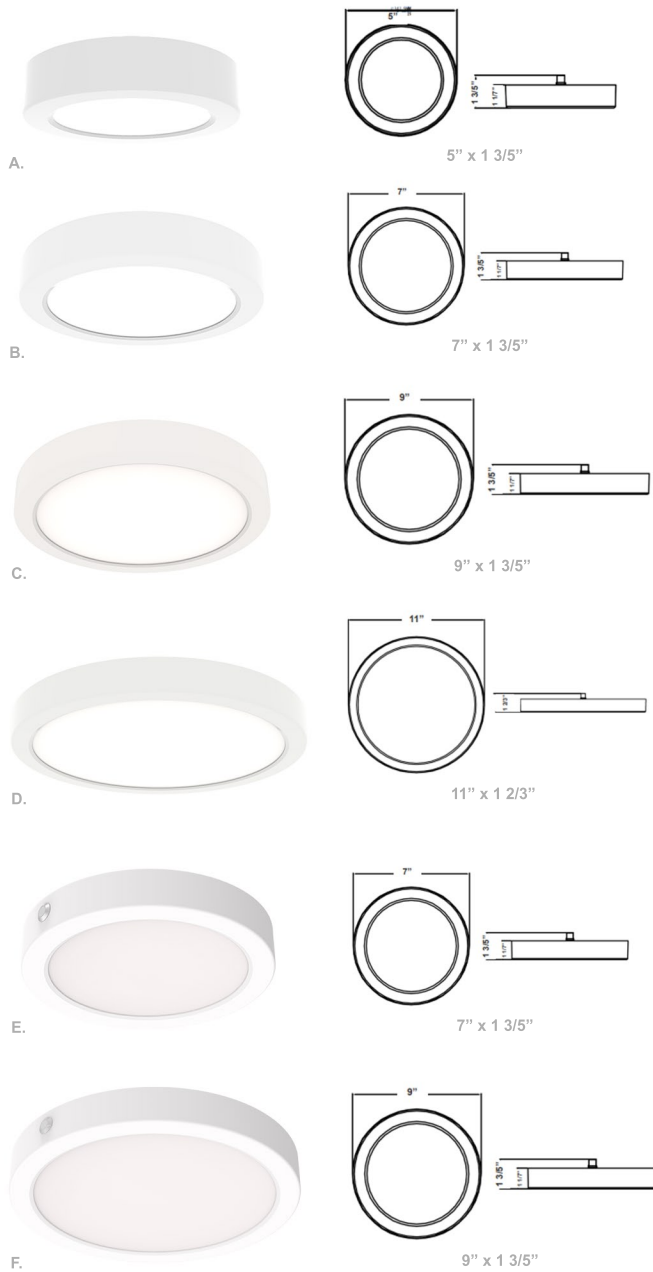

# 11" Snap Flush-Mount Disk

### Wattage

11W / 14W / 20W / 25W