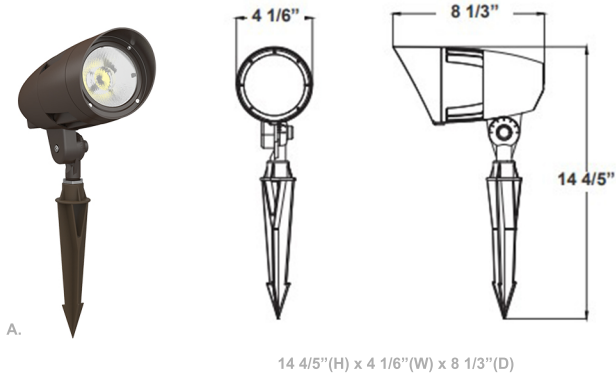

LED X-Gen Large Bullet Flood Lights

Wattage

30W / 40W / 50W

Voltage Input

12V AC/DC

Dimmable

Non Dimmable

Finish

Die-cast Aluminum Housing with Powder Coat Finish
Dark Bronze / Black

Beam Angles

Color Temperatures

Features

Catalog No.	Fig.
FLVX-LG-30-50W-MCTP-BR	A.
FLVX-LG-30-50W-MCTP-BK	B.