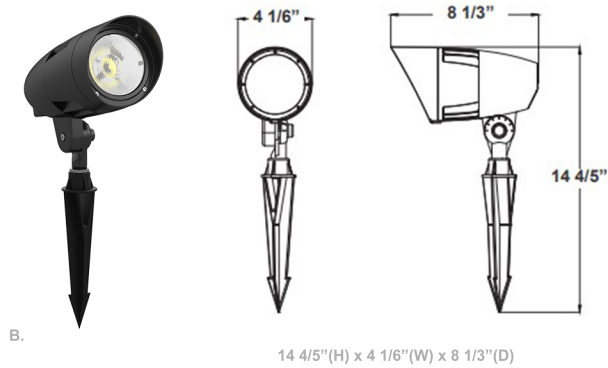

LED X-Gen Large Bullet Flood Lights

Wattage

30W / 40W / 50W

Voltage Input

12V AC/DC

Dimmable

Non Dimmable

Finish