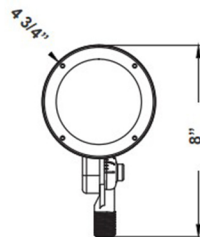

Large X-Gen Bullet Flood Lights

A.

8"(H) x 9"(W) x 4 3/4"(D)

B.

8"(H) x 9"(W) x 4 3/4"(D)

Wattage

10W / 20W / 30W / 40W / 50W

Voltage Input

Shroud Accessory

FLDX-FS-LG
X-Gen Bullet Replacement
Flat Shroud

Catalog No.	Fig.
FLDX-LG-10-30W-MCTP-BR	A.
FLDX-LG-10-30W-MCTP-BK	B.
FLDX-LG-30-50W-MCTP-BR	A.
FLDX-LG-30-50W-MCTP-BK	B.