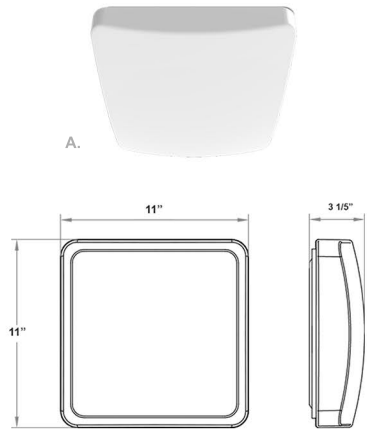

LED 5CCT Cloud Fixtures

11"(W) x 3 1/5"(D)

13"(W) x 3 1/2"(D)

Wattage

20W / 24W

Voltage Input120V AC
60Hz**Efficacy**

75 LPW

DimmingDimmable Down to 10% Using Standard TRIAC
LED Dimmer**Finish**White Translucent Acrylic Lens
Spun Aluminum Steel
Brushed Nickel Finish**Color Temperatures****Features****Factory-Installed Options**