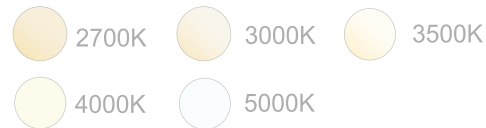

LED 5CCT Cloud Fixtures

11"(W) x 3 1/5"(D)

13"(W) x 3 1/2"(D)

Wattage

20W / 24W

Voltage Input120V AC
60Hz**Efficacy**

75 LPW

DimmingDimmable Down to 10% Using Standard TRIAC
LED Dimmer**Finish**White Translucent Acrylic Lens
Spun Aluminum Steel
Brushed Nickel Finish**Color Temperatures****Features****Factory-Installed Options**