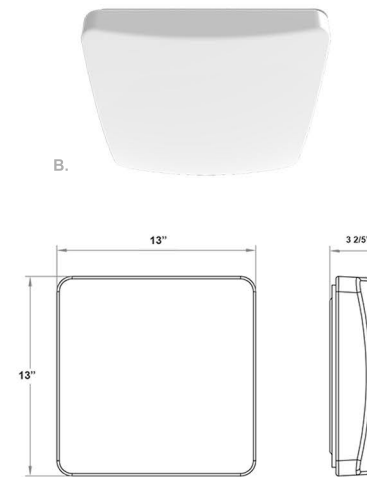

LED 5CCT Cloud Fixtures

11"(W) x 3 1/5"(D)

13"(W) x 3 1/2"(D)

Wattage

20W / 24W

Voltage Input120V AC
60Hz**Efficacy**

75 LPW

DimmingDimmable Down to 10% Using Standard TRIAC
LED Dimmer**Finish**White Translucent Acrylic Lens
Spun Aluminum Steel
Brushed Nickel Finish**Color Temperatures****Features****Factory-Installed Options**