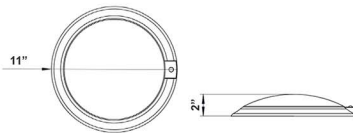

PIR-Motion Sensor Disk Lights

A.

5" x 2 1/2"

B.

5 4/5" x 1 1/4"

C.

9" x 1 1/2"

D.

11" x 2"

E.

13" x 2"

Wattage

9W / 15W / 20W / 25W / 30W

Voltage Input

120V AC

Efficacy