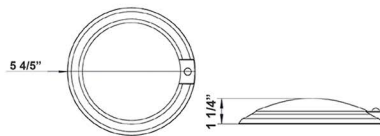

PIR-Motion Sensor Disk Lights

A.

5" x 2 1/2"

B.

5 4/5" x 1 1/4"

C.

9" x 1 1/2"

D.

11" x 2"

E.

13" x 2"

Wattage

9W / 15W / 20W / 25W / 30W

Voltage Input

120V AC

Efficacy