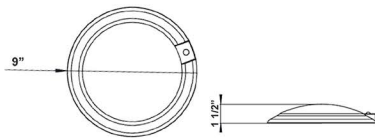

PIR-Motion Sensor Disk Lights

A.

5" x 2 1/2"

B.

5 4/5" x 1 1/4"

C.

9" x 1 1/2"

D.

11" x 2"

E.

13" x 2"

Wattage

9W / 15W / 20W / 25W / 30W

Voltage Input

120V AC

Efficacy