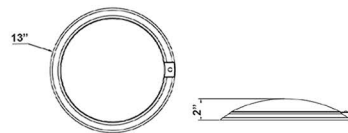

PIR-Motion Sensor Disk Lights

A.

5" x 2 1/2"

B.

5 4/5" x 1 1/4"

C.

9" x 1 1/2"

D.

11" x 2"

E.

13" x 2"

Wattage

9W / 15W / 20W / 25W / 30W

Voltage Input

120V AC

Efficacy