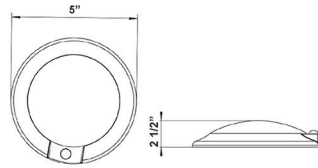

PIR-Motion Sensor Disk Lights

A.

5" x 2 1/2"

B.

5 4/5" x 1 1/4"

C.

9" x 1 1/2"

D.

11" x 2"

E.

13" x 2"

Wattage

9W / 15W / 20W / 25W / 30W

Voltage Input

120V AC

Efficacy