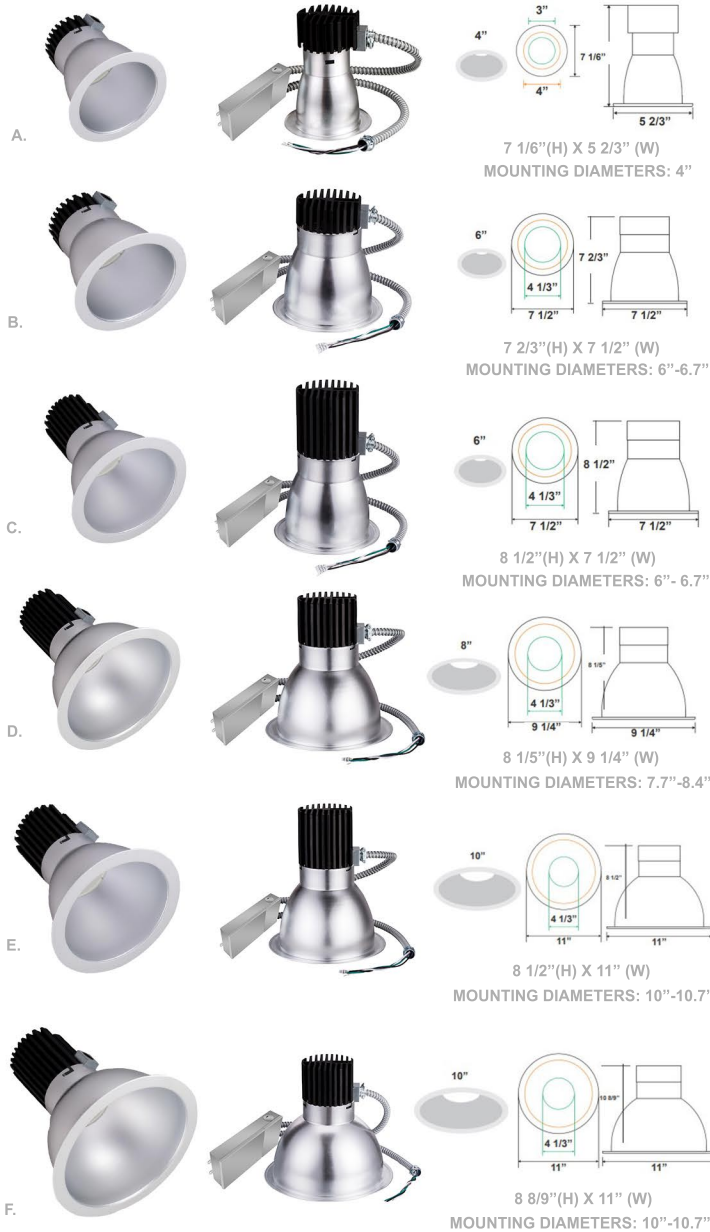

LED Commercial Recessed Light

Wattage

14W / 18W / 20W / 27W
40W / 50W / 65W / 80W

Voltage Input

120-277VAC
50/60Hz

Efficacy

80-85 LPW

Dimming

0-10V Dimmable

Finish

6" / 8" / 10" Haze Finish Trim
Recessed Mounting

Color Temperatures

Features

Catalog No.	Fig.	Catalog No.	Fig.	Catalog No.	Fig.
CRLX4-14-27W-MCTP	A.	CRLX8-18-40W-MCTP	D.	CRLX10-50-80W-MP-30K	F.
CRLX6-18-40W-MCTP	B.	CRLX8-50-80W-MP-30K	D.	CRLX10-50-80W-MP-40K	F.
CRLX6-50-80W-MP-30K	C.	CRLX8-50-80W-MP-40K	D.	CRLX10-50-80W-MP-50K	F.
CRLX6-50-80W-MP-40K	C.	CRLX8-50-80W-MP-50K	D.		
CRLX6-50-80W-MP-50K	C.	CRLX10-18-40W-MCTP	E.		