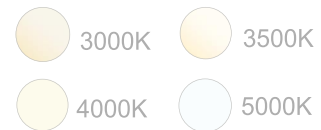

LED Commercial Recessed Light

Wattage

14W / 18W / 20W / 27W
40W / 50W / 65W / 80W

Voltage Input

120-277VAC
50/60Hz

Efficacy

80-85 LPW

Dimming

0-10V Dimmable

Finish

6" / 8" / 10" Haze Finish Trim
Recessed Mounting

Color Temperatures

Features

Catalog No.	Fig.	Catalog No.	Fig.	Catalog No.	Fig.
CRLX4-14-27W-MCTP	A.	CRLX8-18-40W-MCTP	D.	CRLX10-50-80W-MP-30K	F.
CRLX6-18-40W-MCTP	B.	CRLX8-50-80W-MP-30K	D.	CRLX10-50-80W-MP-40K	F.
CRLX6-50-80W-MP-30K	C.	CRLX8-50-80W-MP-40K	D.	CRLX10-50-80W-MP-50K	F.
CRLX6-50-80W-MP-40K	C.	CRLX8-50-80W-MP-50K	D.		
CRLX6-50-80W-MP-50K	C.	CRLX10-18-40W-MCTP	E.		