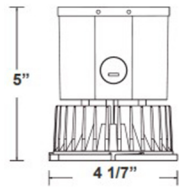

8" Round LED Recessed Lights

A.

4 1/7" (L) X 3 1/2" (W)
ENGINE FOR CRLC4

B.

4 1/7" (L) X 5" (W)
ENGINE FOR CRLC4

C.

9 1/4" (L) X 6" (H)
ROUND & RECESSED TRIM

D.

9 1/4" (L) X 6" (H)
ROUND & RECESSED TRIM

Wattage

10W / 15W / 20W / 27W / 34W / 40W

Voltage Input

120-277VAC
50/60Hz

Efficacy

80-86 LPW

Dimming