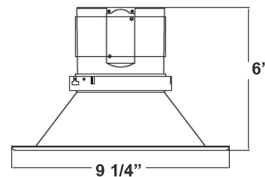

8" Round LED Recessed Lights

A.

4 1/7" (L) X 3 1/2" (W)
ENGINE FOR CRLC4

B.

4 1/7" (L) X 5" (W)
ENGINE FOR CRLC4

C.

9 1/4" (L) X 6" (H)
ROUND & RECESSED TRIM

D.

9 1/4" (L) X 6" (H)
ROUND & RECESSED TRIM

Wattage

10W / 15W / 20W / 27W / 34W / 40W

Voltage Input

120-277VAC
50/60Hz

Efficacy

80-86 LPW

Dimming