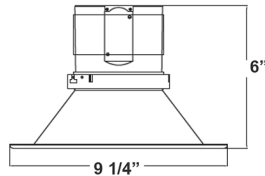

8" Round LED Recessed Lights

A.

4 1/7" (L) X 3 1/2" (W)
ENGINE FOR CRLC4

B.

4 1/7" (L) X 5" (W)
ENGINE FOR CRLC4

C.

9 1/4" (L) X 6" (H)
ROUND & RECESSED TRIM

D.

9 1/4" (L) X 6" (H)
ROUND & RECESSED TRIM

Wattage

10W / 15W / 20W / 27W / 34W / 40W

Voltage Input

120-277VAC
50/60Hz

Efficacy

80-86 LPW

Dimming