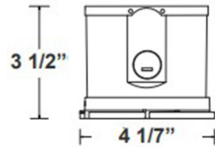

8" Round LED Recessed Lights

A.

4 1/7" (L) X 3 1/2" (W)
ENGINE FOR CRLC4

B.

4 1/7" (L) X 5" (W)
ENGINE FOR CRLC4

C.

9 1/4" (L) X 6" (H)
ROUND & RECESSED TRIM

D.

9 1/4" (L) X 6" (H)
ROUND & RECESSED TRIM

Wattage

10W / 15W / 20W / 27W / 34W / 40W

Voltage Input

120-277VAC
50/60Hz

Efficacy

80-86 LPW

Dimming