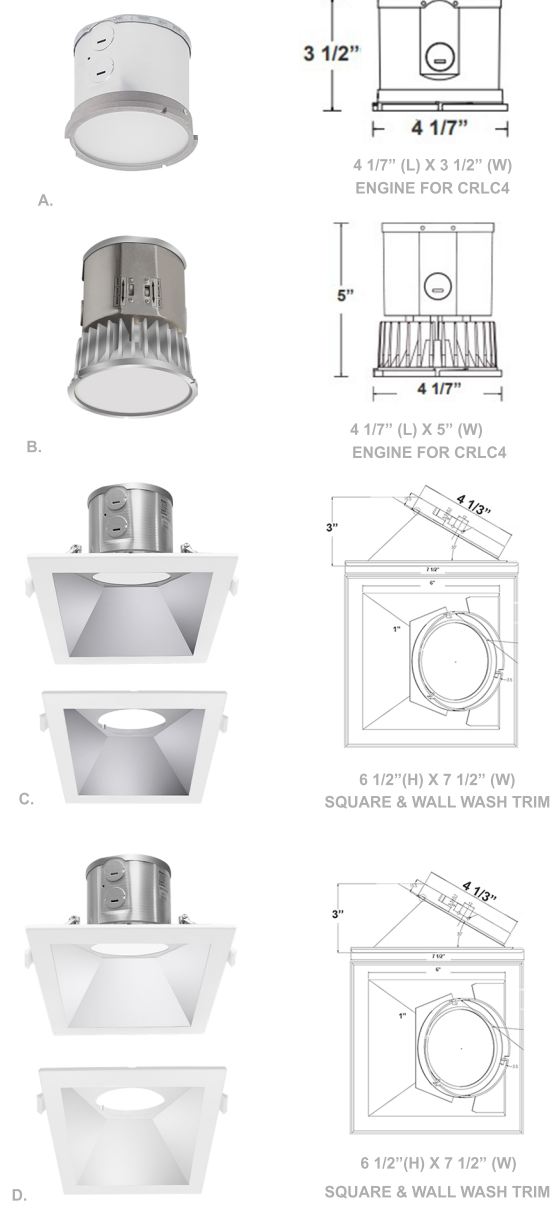

6" Square Wall Wash LED Recessed Lights

Wattage

10W / 15W / 20W / 27W / 34W / 40W

Voltage Input

120-277VAC
50/60Hz

Efficacy

80-86 LPW

Dimming

0-10V Dimmable

Finish

6" Haze & White Finish Trim
Recessed Mounting

Color Temperatures

Features

Catalog No.	Fig.	Catalog No.	Fig.
CRLC-EGN-15W-30K-D	A.	CRLC6-15W-MCT-SA-D	C.
CRLC-EGN-15W-40K-D	A.	CRLC6-15W-MCT-SA-D-WH	D.
CRLC-EGN-15W-50K-D	A.	CRLC6-20W-MCT-SA-D	C.
CRLC-EGN-15W-MCT-D	A.	CRLC6-20W-MCT-SA-D-WH	D.
CRLC-EGN-20W-50K-D	A.	CRLC6-20W-MCTP-SA-D	C.
CRLC-EGN-20W-MCT-D	A.	CRLC6-20W-MCTP-SA-D-WH	D.
CRLC-EGN-20W-MCTP-D	A.	CRLC6-40W-MCTP-SA-D	C.
CRLC-EGN-40W-MCTP-D	B.	CRLC6-40W-MCTP-SA-D	D.