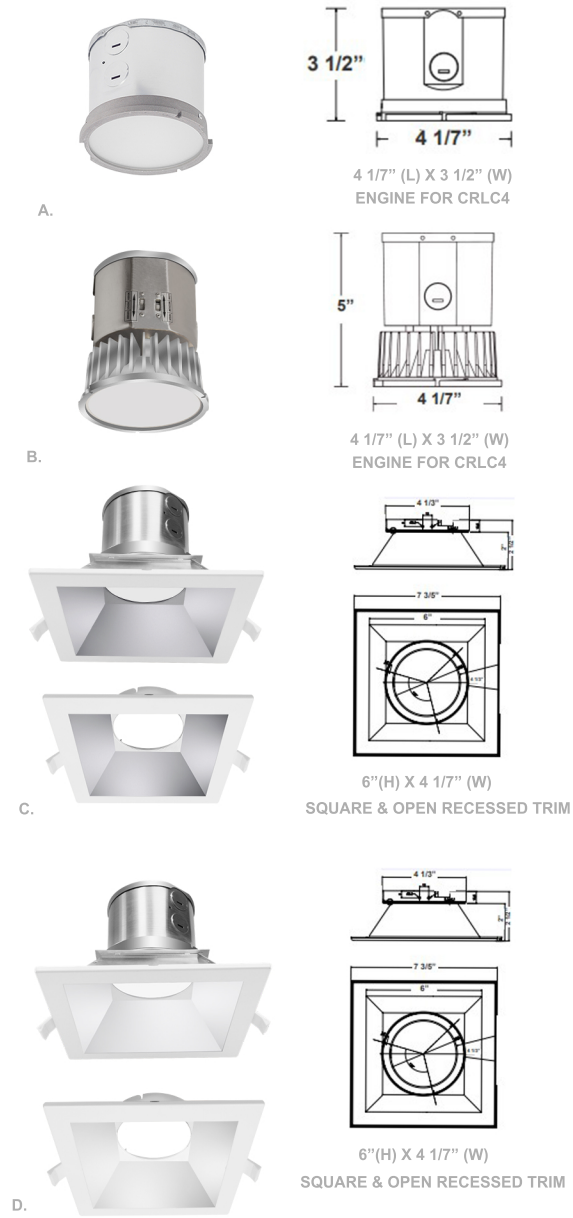

6" Square Trim LED Recessed Lights

Wattage

10W / 15W / 20W / 27W / 34W / 40W

Voltage Input

120-277VAC
50/60Hz

Efficacy

85-86 LPW

Dimming

0-10V Dimmable

Finish

6" Haze & White Finish Trim
Recessed Mounting

Color Temperatures

Features

Catalog No.	Fig.	Catalog No.	Fig.
CRLC-EGN-15W-30K-D	A.	CRLC6-15W-MCT-S-D	C.
CRLC-EGN-15W-40K-D	A.	CRLC6-15W-MCT-S-D-WH	D.
CRLC-EGN-15W-50K-D	A.	CRLC6-20W-MCT-S-D	C.
CRLC-EGN-15W-MCT-D	A.	CRLC6-20W-MCT-S-D-WH	D.
CRLC-EGN-20W-50K-D	A.	CRLC6-20W-MCTP-S-D	C.
CRLC-EGN-20W-MCT-D	A.	CRLC6-20W-MCTP-S-D-WH	D.
CRLC-EGN-20W-MCTP-D	A.	CRLC6-40W-MCTP-S-D	C.
CRLC-EGN-40W-MCTP-D	B.	CRLC6-40W-MCTP-S-D-WH	D.