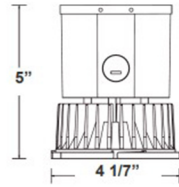

6" Round Trim LED Recessed Lights

A.

4 1/7" (L) X 3 1/2" (W)
ENGINE FOR CRLC4

B.

4 1/7" (L) X 5" (W)
ENGINE FOR CRLC4

C.

2 3/4" (H) X 4 1/4" (W) X 6 1/3" (D)
SQUARE & OPEN RECESSED TRIM

D.

2 3/4" (H) X 4 1/4" (W) X 6 1/3" (D)
SQUARE & OPEN RECESSED TRIM

Wattage

10W / 15W / 20W / 27W / 34W / 40W

Voltage Input

120-277VAC
50/60Hz

Efficacy

80-86 LPW

Dimming