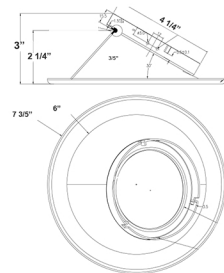

6" Round Trim LED Recessed Lights

A.

4 1/7" (L) X 3 1/2" (W)
ENGINE FOR CRLC4

B.

4 1/7" (L) X 5" (W)
ENGINE FOR CRLC4

C.

2 3/4" (H) X 4 1/4" (W) X 6 1/3" (D)
SQUARE & OPEN RECESSED TRIM

D.

2 3/4" (H) X 4 1/4" (W) X 6 1/3" (D)
SQUARE & OPEN RECESSED TRIM

Wattage

10W / 15W / 20W / 27W / 34W / 40W

Voltage Input

120-277VAC
50/60Hz

Efficacy

80-86 LPW

Dimming

0-10V Dimmable

Finish

6" Haze & White Finish Trim
Recessed Mounting

Color Temperatures

 3000K  4000K  5000K

Features

Catalog No.	Fig.	Catalog No.	Fig.
CRLC-EGN-15W-30K-D	A.	CRLC6-15W-MCT-A-D	C.
CRLC-EGN-15W-40K-D	A.	CRLC6-15W-MCT-A-D-WH	D.
CRLC-EGN-15W-50K-D	A.	CRLC6-20W-MCT-A-D	C.
CRLC-EGN-15W-MCT-D	A.	CRLC6-20W-MCT-A-D-WH	D.
CRLC-EGN-20W-50K-D	A.	CRLC6-20W-MCTP-A-D	C.
CRLC-EGN-20W-MCT-D	A.	CRLC6-20W-MCTP-A-D-WH	D.
CRLC-EGN-20W-MCTP-D	A.	CRLC6-40W-MCTP-A-D	C.
CRLC-EGN-40W-MCTP-D	B.	CRLC6-40W-MCTP-A-D-WH	D.