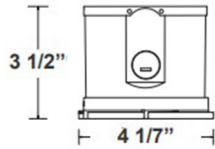

6" Round Trim LED Recessed Lights

A.

4 1/7" (L) X 3 1/2" (W)
ENGINE FOR CRLC4

B.

4 1/7" (L) X 5" (W)
ENGINE FOR CRLC4

C.

2 3/4" (H) X 4 1/4" (W) X 6 1/3" (D)
SQUARE & OPEN RECESSED TRIM

D.

2 3/4" (H) X 4 1/4" (W) X 6 1/3" (D)
SQUARE & OPEN RECESSED TRIM

Wattage

10W / 15W / 20W / 27W / 34W / 40W

Voltage Input

120-277VAC
50/60Hz

Efficacy

80-86 LPW

Dimming