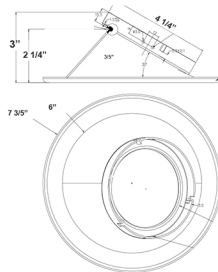

6" Round Trim LED Recessed Lights

A.

4 1/7" (L) X 3 1/2" (W)
ENGINE FOR CRLC4

B.

4 1/7" (L) X 5" (W)
ENGINE FOR CRLC4

C.

2 3/4" (H) X 4 1/4" (W) X 6 1/3" (D)
SQUARE & OPEN RECESSED TRIM

D.

2 3/4" (H) X 4 1/4" (W) X 6 1/3" (D)
SQUARE & OPEN RECESSED TRIM

Wattage

10W / 15W / 20W / 27W / 34W / 40W

Voltage Input

120-277VAC
50/60Hz

Efficacy

80-86 LPW

Dimming

0-10V Dimmable

Finish

6" Haze & White Finish Trim
Recessed Mounting

Color Temperatures

 3000K  4000K  5000K

Features

Catalog No.	Fig.	Catalog No.	Fig.
CRLC-EGN-15W-30K-D	A.	CRLC6-15W-MCT-A-D	C.
CRLC-EGN-15W-40K-D	A.	CRLC6-15W-MCT-A-D-WH	D.
CRLC-EGN-15W-50K-D	A.	CRLC6-20W-MCT-A-D	C.
CRLC-EGN-15W-MCT-D	A.	CRLC6-20W-MCT-A-D-WH	D.
CRLC-EGN-20W-50K-D	A.	CRLC6-20W-MCTP-A-D	C.
CRLC-EGN-20W-MCT-D	A.	CRLC6-20W-MCTP-A-D-WH	D.
CRLC-EGN-20W-MCTP-D	A.	CRLC6-40W-MCTP-A-D	C.
CRLC-EGN-40W-MCTP-D	B.	CRLC6-40W-MCTP-A-D-WH	D.