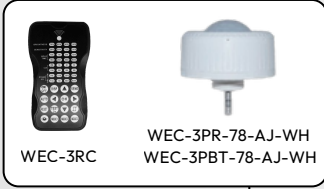

Sensor-Ready
Plug & Play

LFXU-90-150W Single Head at 10°

1. BRONZE FINISH

LFXU-90-150W-MCTP-PSR

URBAN AREA AND ROADWAY LIGHT

90W/100W/150W | 22500LM Max. | 3000K/4000K/5000K
BRONZE HOUSING

2.95"(D) x 39.17"(W) x 3.94"(H)

2. BLACK FINISH

LFXU-90-150W-MCTP-PSR-BK

URBAN AREA AND ROADWAY LIGHT

90W/100W/150W | 22500LM Max. | 3000K/4000K/5000K
BLACK HOUSING

2.95"(D) x 39.17"(W) x 3.94"(H)