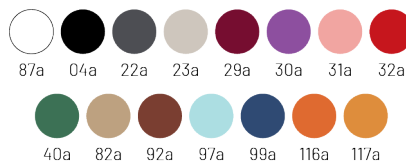

## Available Finishes\*

### Pattern Designs

- Deck
- Triangles
- Square 30
- Square 8
- Symmetric

### Solid Color

\* Different batches may show a color variation