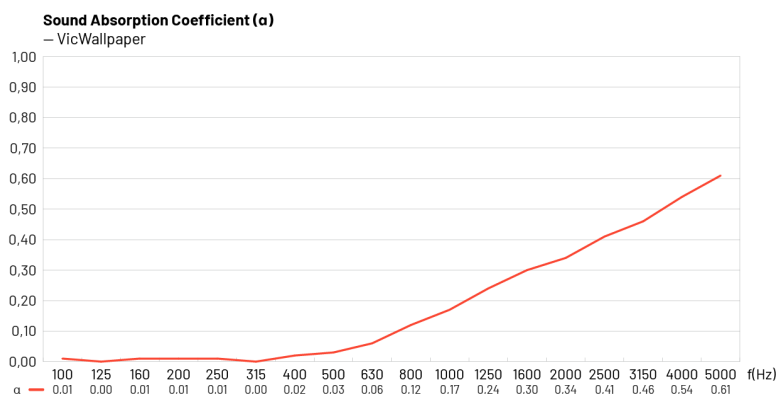

Performance

Available Finishes*

Pattern Designs

- Deck
- Triangles
- Square 30
- Square 8
- Symmetric

Collection

- Concrete