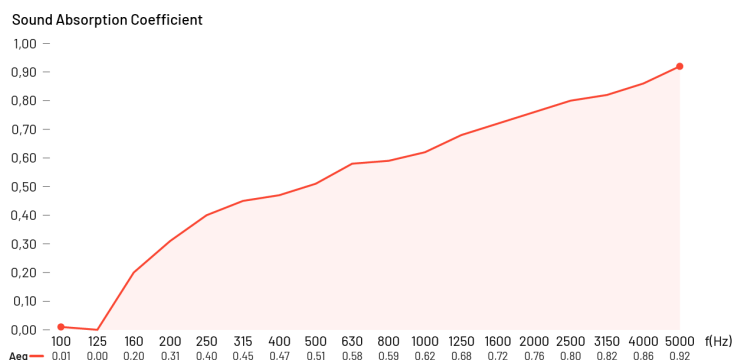

VicOffice Desk Divider

WORKSPACES

Description

VicOffice Desk Divider was developed to help you managing privacy between working places.

It will help you to visually divide working places and at the same time, since it has great sound absorption characteristics, it will help you controlling the acoustics of your office.

Performance

Available Finishes*

Solid Colors

*Different batches may show a color variation

Dimensions**

Desk Lat

- a) 614x389x10 mm / 24.2"x15.3"x0.4";
- b) 614x539x10 mm / 24.2"x21.2"x0.4";
- c) 764x389x10 mm / 30"x15.3"x0.4";
- d) 764x539x10 mm / 30"x21.2"x0.4";