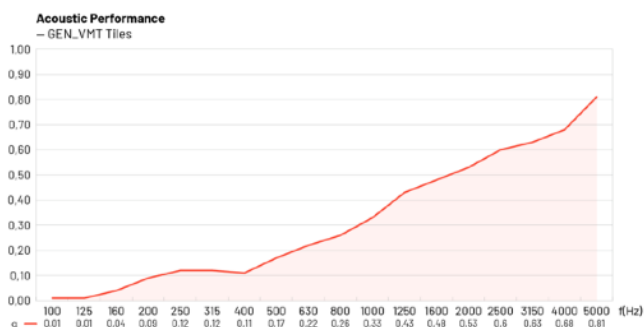

Performance

NRC: 0.30

Available Finishes*

GEN_VMT Colors

- Green
- Blue
- Coral

* Different batches may show a color variation

Pattern Designs

Each box includes:

- 6 tiles 01.1
- 6 tiles 01.2

Dimensions**

tile 01.1 = 400 x 460 x 20 mm / 15.75" x 18.11" x 0.79"

tile 01.2 = 230 x 320 x 20 mm / 9" x 12.6" x 0.79"

** For each panel. Please notice that the dimensions of these panels have a tolerance of +/- 2mm

Packing Information

Units per box: 12

Box Dimensions: 780 x 470 x 95 mm / 30.7" x 18.5" x 3.74"

Box Gross Weight: 1.8 kg

Technical Information

Material: VicPET Wool

Fire Rating:

- Europe: Euroclass B (raw material)
- USA: Class A (ASTM-E84)

Installation: Double sided tape, Flexi Glue Ultra.

Certificates:

More information:

<https://vicoustic.com/product/genvmtpenray01tiles>