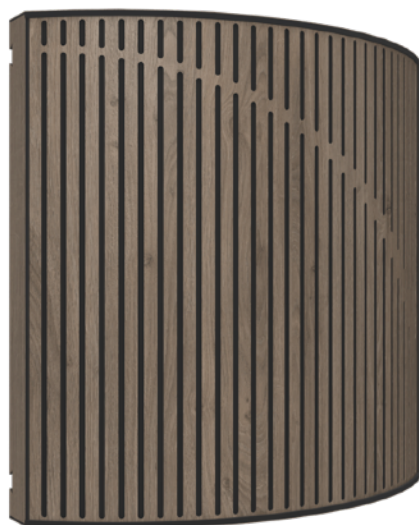

Cinema Round Ultra Fuser

PROFESSIONAL AUDIO / HI-FI & HOME CINEMA

Description

A diffuser with style...Cinema Round Ultra Fuser brings a range of features to the table for your home cinema and hi-fi system. This product is easy to install to both the wall and ceiling, mixing the best features from our awarded products Polywood Fuser, Cinema Round and VicTotem.

Features

- 1) Unidirectional diffuser,
- 2) Solid construction
- 3) High quality MDF with anti-scratch melamine
- 4) PET absorption inside
- 5) Professional fixation system

Performance

Available Finishes*