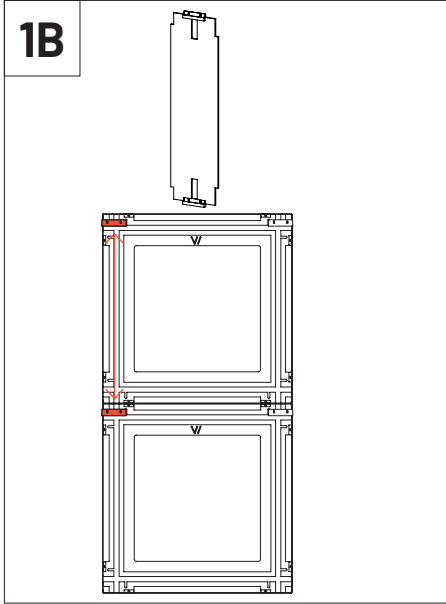

Not Included

Level

Drill

Wall Plugs and Screws x12

VicFix J Profile 2m | 78.7" x20

VicFix Corner 4 +4

VicFix J Profile 80mm | 3.14" x6

**Wall Installation**

This product can also be installed with VicFix J Profile 2m (sold separately).

**Corner Installation**

For corner installation, use the VicFix Corner and VicFix J profile 80mm (sold separately).

Ways of using the gauge

When installing the VicFix Mini, fix the screws in the centre of the slotted holes so that you can vertically readjust the level of the supports and allow alignment between panels. In multi-panel installations, we recommend the use of VicFix J Profile 2m (sold separately).