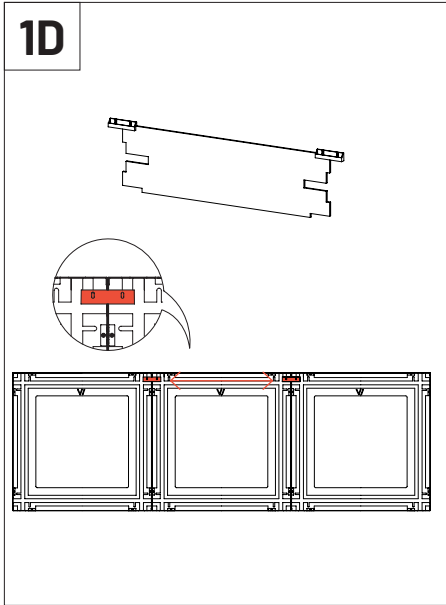

Not Included

Level

Drill

Wall Plugs and Screws x12

VicFix J Profile 2m | 78.7" x20

VicFix Corner 4 +4

VicFix J Profile 80mm | 3.14" x6

**Wall Installation**

This product can also be installed with VicFix J Profile 2m (sold separately).

**Corner Installation**

For corner installation, use the VicFix Corner and VicFix J profile 80mm (sold separately).

Ways of using the gauge

When installing the VicFix Mini, fix the screws in the centre of the slotted holes so that you can vertically readjust the level of the supports and allow alignment between panels. In multi-panel installations, we recommend the use of VicFix J Profile 2m (sold separately).

### Wall installation - One panel

After defining the place where you want to install the panels, start marking the position of the VicFix Mini.

2

2C

2D

3

3A

3B