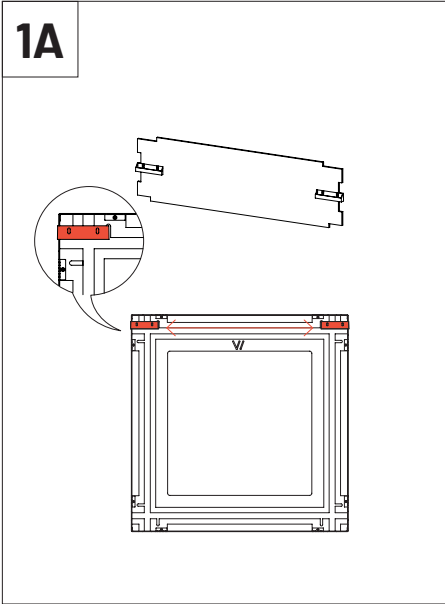

Not Included

Level

Drill

Wall Plugs and Screws x12

VicFix J Profile 2m | 78.7" x20

VicFix Corner 4 +4

VicFix J Profile 80mm | 3.14" x6

**Wall Installation**

This product can also be installed with VicFix J Profile 2m (sold separately).

**Corner Installation**

For corner installation, use the VicFix Corner and VicFix J profile 80mm (sold separately).

Ways of using the gauge

When installing the VicFix Mini, fix the screws in the centre of the slotted holes so that you can vertically readjust the level of the supports and allow alignment between panels. In multi-panel installations, we recommend the use of VicFix J Profile 2m (sold separately).