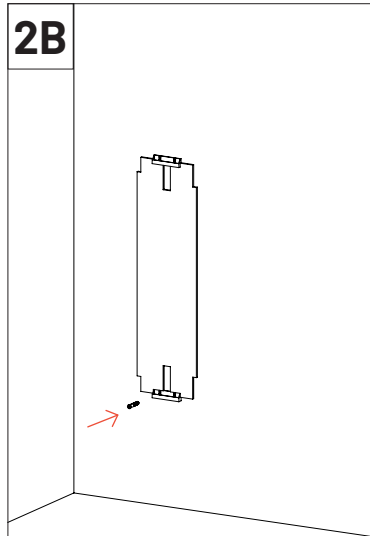

2

Wall installation - One panel

After defining the place where you want to install the panels, start marking the position of the VicFix Mini.