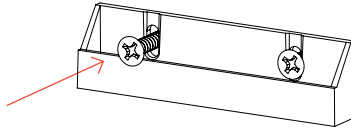

Not Included

Level

Drill

Wall Plugs and Screws x12

VicFix J Profile 2m | 78.7" x20

VicFix Corner 4 +4

VicFix J Profile 80mm | 3.14" x6

**Wall Installation**

This product can also be installed with VicFix J Profile 2m (sold separately).

**Corner Installation**

For corner installation, use the VicFix Corner and VicFix J profile 80mm (sold separately).

Ways of using the gauge

When installing the VicFix Mini, fix the screws in the centre of the slotted holes so that you can vertically readjust the level of the supports and allow alignment between panels. In multi-panel installations, we recommend the use of VicFix J Profile 2m (sold separately).