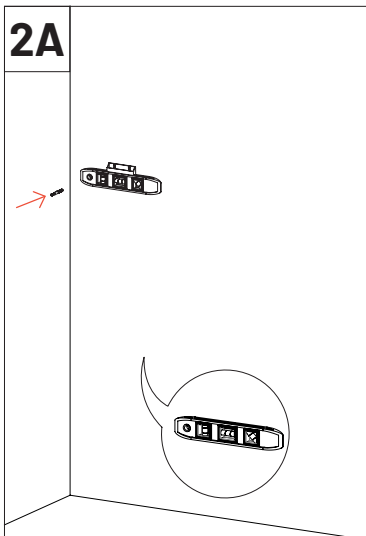

2

Wall installation - One panel

After defining the place where you want to install the panels, start marking the position of the VicFix Mini.