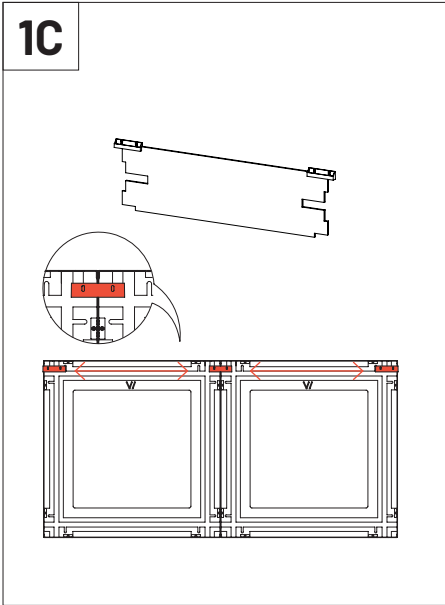

Not Included

Level

Drill

Wall Plugs and Screws x12

VicFix J Profile 2m | 78.7" x20

VicFix Corner 4 +4

VicFix J Profile 80mm | 3.14" x6

**Wall Installation**

This product can also be installed with VicFix J Profile 2m (sold separately).

**Corner Installation**

For corner installation, use the VicFix Corner and VicFix J profile 80mm (sold separately).

Ways of using the gauge

When installing the VicFix Mini, fix the screws in the centre of the slotted holes so that you can vertically readjust the level of the supports and allow alignment between panels. In multi-panel installations, we recommend the use of VicFix J Profile 2m (sold separately).