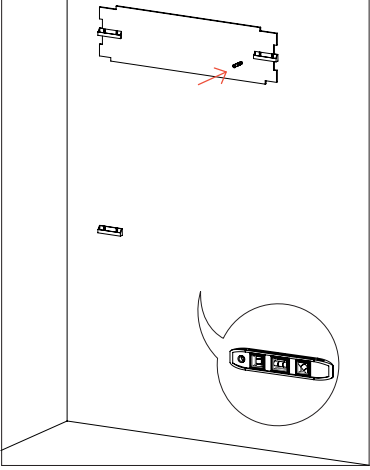

When installing the VicFix Mini, fix the screws in the centre of the slotted holes so that you can vertically readjust the level of the supports and allow alignment between panels. In multi-panel installations, we recommend the use of VicFix J Profile 2m (sold separately).

## 2

### Wall installation - One panel

After defining the place where you want to install the panels, start marking the position of the VicFix Mini.

2

2C

2D

3

3A

3B