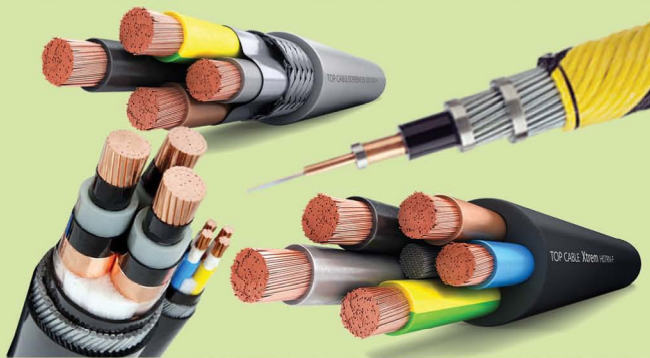

Limit Switches
Micro Switches
Enclosed Switches
Knife Switches
Rubber H07RNF Cables
PVC Flexible Cables
Screen & FOC Cables
Control Cables For Oil&Gas