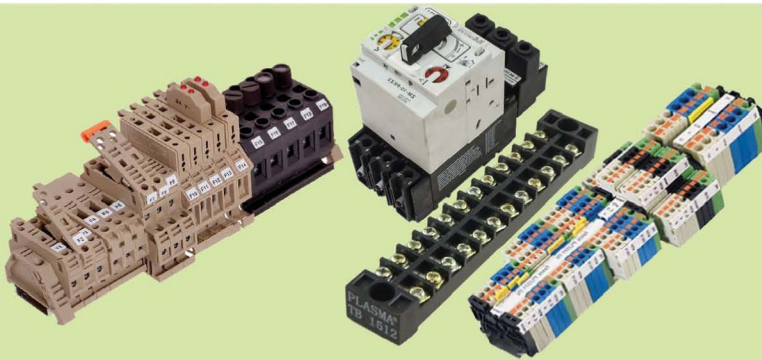

MENNEKES

GEWISS

Toggle Switches
 Rocker Switches
 Rocker Switch W/Indicator
 Panel Switches
 Machinery Switches

SCAME
 electrical solutions

LAPP GROUP

Cooling Fan (Axial Fan)
 Panel Heater
 Thermostats
 Electrical Bells
 AC/DC Buzzer
 Bus - bar Insulators
 Magnetic Rotary Lights
 Alarm Bell, Siren
 Silicon & Bridge Rectifier

RISESUN

ELCA

CHINT

MEM

Screw Clamp Terminal Blocks
 Fused Terminal Blocks
 Terminal Stoper & Cover
 Earth Terminal Blocks
 Terminal Connectors
 PVC Terminal Blocks

FUJI
 ELECTRIC

Crompton Greaves
 EVERYDAY SOLUTIONS