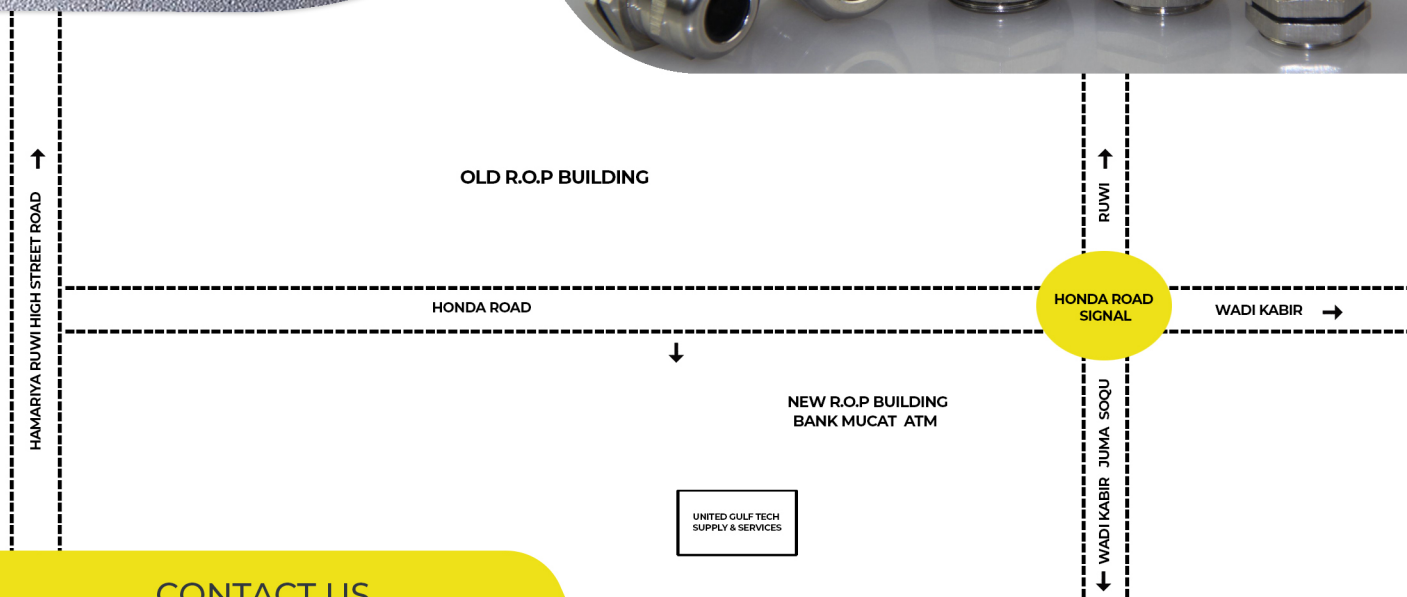

E-STORE www.unigulfsupply.com

CONTACT US
79379379
99263646

Next to R.O.P Pension Building
Shop 147 Honda Road Ruwi
Muscat Sultanate of Oman