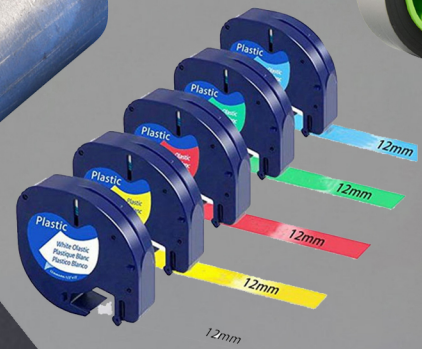

E-STORE www.unigulfsupply.com

CONTACT US
79379379
99263646

Next to R.O.P Pension Building
Shop 147 Honda Road Ruwi
Muscat Sultanate of Oman