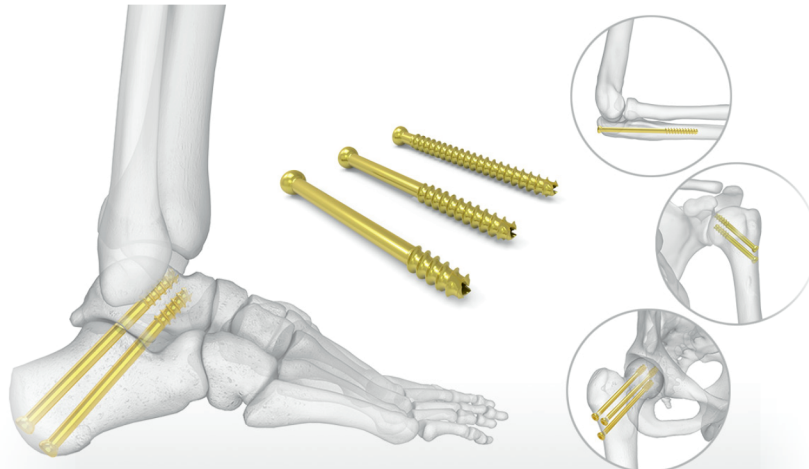

DESCRIPTION / Açıklama	CODE / Kodu
LOCKING CANNULATED FULL THREAD SCREW 5,0x16 MM	1145016
LOCKING CANNULATED FULL THREAD SCREW 5,0x18 MM	1145018
LOCKING CANNULATED FULL THREAD SCREW 5,0x20 MM	1145020
LOCKING CANNULATED FULL THREAD SCREW 5,0x22 MM	1145022
LOCKING CANNULATED FULL THREAD SCREW 5,0x24 MM	1145024
LOCKING CANNULATED FULL THREAD SCREW 5,0x26 MM	1145026
LOCKING CANNULATED FULL THREAD SCREW 5,0x28 MM	1145028
LOCKING CANNULATED FULL THREAD SCREW 5,0x30 MM	1145030
LOCKING CANNULATED FULL THREAD SCREW 5,0x32 MM	1145032
LOCKING CANNULATED FULL THREAD SCREW 5,0x34 MM	1145034
LOCKING CANNULATED FULL THREAD SCREW 5,0x36 MM	1145036
LOCKING CANNULATED FULL THREAD SCREW 5,0x38 MM	1145038
LOCKING CANNULATED FULL THREAD SCREW 5,0x40 MM	1145040
LOCKING CANNULATED FULL THREAD SCREW 5,0x42 MM	1145042
LOCKING CANNULATED FULL THREAD SCREW 5,0x44 MM	1145044
LOCKING CANNULATED FULL THREAD SCREW 5,0x46 MM	1145046
LOCKING CANNULATED FULL THREAD SCREW 5,0x48 MM	1145048
LOCKING CANNULATED FULL THREAD SCREW 5,0x50 MM	1145050
LOCKING CANNULATED FULL THREAD SCREW 5,0x52 MM	1145052
LOCKING CANNULATED FULL THREAD SCREW 5,0x54 MM	1145054
LOCKING CANNULATED FULL THREAD SCREW 5,0x55 MM	1145055
LOCKING CANNULATED FULL THREAD SCREW 5,0x56 MM	1145056
LOCKING CANNULATED FULL THREAD SCREW 5,0x58 MM	1145058
LOCKING CANNULATED FULL THREAD SCREW 5,0x60 MM	1145060
LOCKING CANNULATED FULL THREAD SCREW 5,0x62 MM	1145062
LOCKING CANNULATED FULL THREAD SCREW 5,0x64 MM	1145064
LOCKING CANNULATED FULL THREAD SCREW 5,0x65 MM	1145065
LOCKING CANNULATED FULL THREAD SCREW 5,0x66 MM	1145066
LOCKING CANNULATED FULL THREAD SCREW 5,0x68 MM	1145068
LOCKING CANNULATED FULL THREAD SCREW 5,0x70 MM	1145070
LOCKING CANNULATED FULL THREAD SCREW 5,0x72 MM	1145072
LOCKING CANNULATED FULL THREAD SCREW 5,0x74 MM	1145074
LOCKING CANNULATED FULL THREAD SCREW 5,0x75 MM	1145075
LOCKING CANNULATED FULL THREAD SCREW 5,0x76 MM	1145076
LOCKING CANNULATED FULL THREAD SCREW 5,0x78 MM	1145078
LOCKING CANNULATED FULL THREAD SCREW 5,0x80 MM	1145080
LOCKING CANNULATED FULL THREAD SCREW 5,0x82 MM	1145082
LOCKING CANNULATED FULL THREAD SCREW 5,0x84 MM	1145084
LOCKING CANNULATED FULL THREAD SCREW 5,0x85 MM	1145085
LOCKING CANNULATED FULL THREAD SCREW 5,0x86 MM	1145086
LOCKING CANNULATED FULL THREAD SCREW 5,0x88 MM	1145088
LOCKING CANNULATED FULL THREAD SCREW 5,0x90 MM	1145090
LOCKING CANNULATED FULL THREAD SCREW 5,0x92 MM	1145092
LOCKING CANNULATED FULL THREAD SCREW 5,0x94 MM	1145094
LOCKING CANNULATED FULL THREAD SCREW 5,0x96 MM	1145096
LOCKING CANNULATED FULL THREAD SCREW 5,0x98 MM	1145098
LOCKING CANNULATED FULL THREAD SCREW 5,0x100 MM	1145010
LOCKING CANNULATED FULL THREAD SCREW 5,0x102 MM	1145011
LOCKING CANNULATED FULL THREAD SCREW 5,0x104 MM	1145012
LOCKING CANNULATED FULL THREAD SCREW 5,0x106 MM	1145013
LOCKING CANNULATED FULL THREAD SCREW 5,0x108 MM	1145014
LOCKING CANNULATED FULL THREAD SCREW 5,0x110 MM	1145015