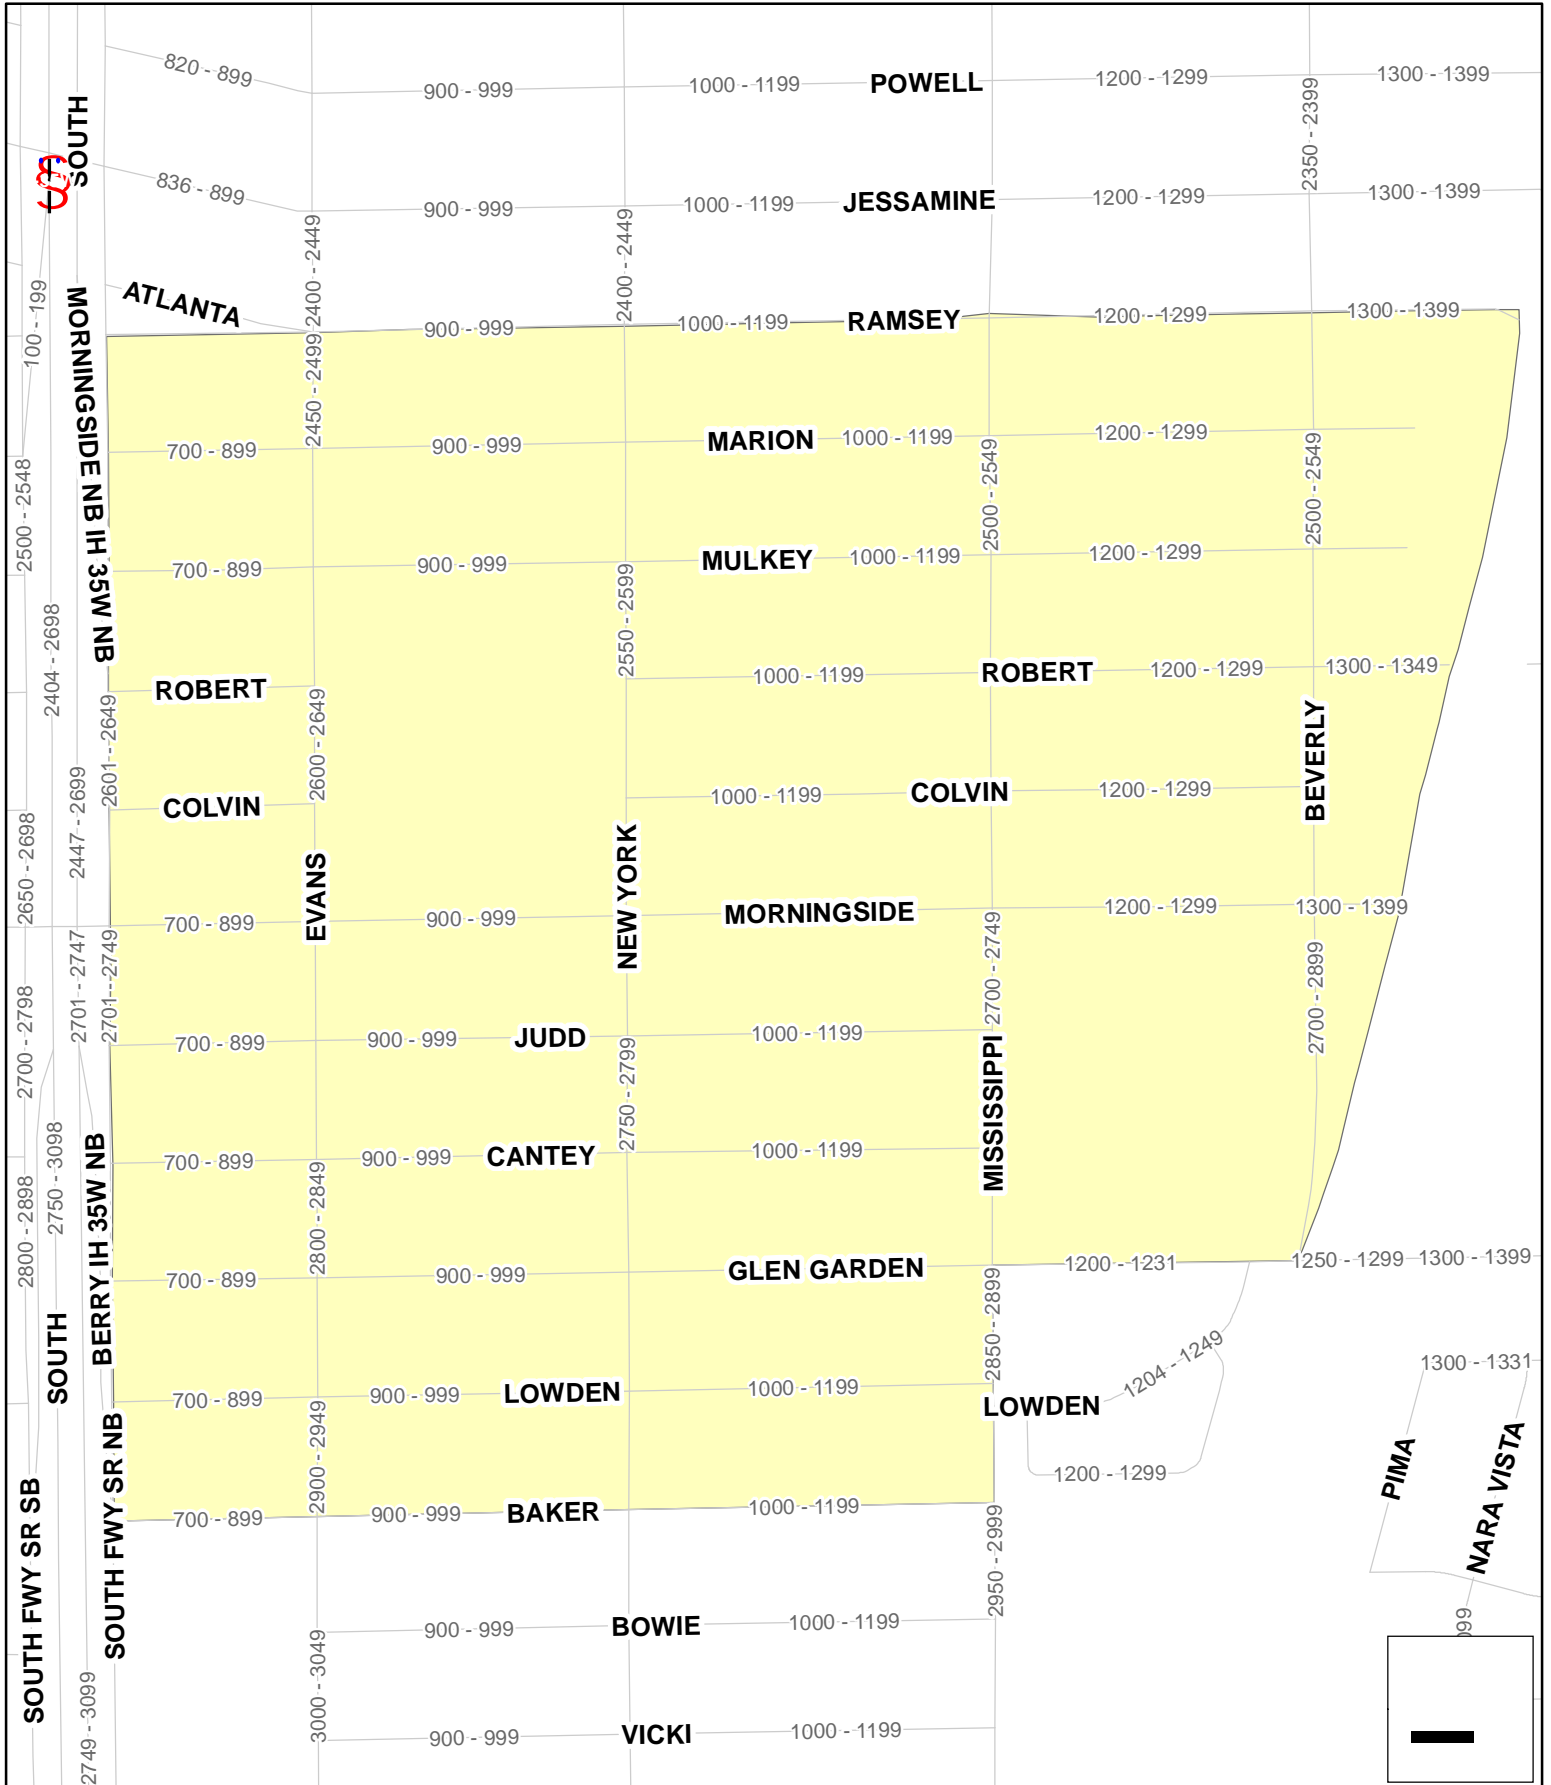

Morningside Local Historic District

Morningside Neighborhood

COPYRIGHT 2007 CITY OF FORT WORTH
UNAUTHORIZED REPRODUCTION IS A VIOLATION OF APPLICABLE LAWS.

THIS DATA IS TO BE USED FOR A GRAPHICAL REPRESENTATION ONLY. THE ACCURACY IS NOT TO BE TAKEN / USED AS DATA PRODUCED FOR ENGINEERING PURPOSES OR BY A REGISTERED PROFESSIONAL LAND SURVEYOR. THE CITY OF FORT WORTH ASSUMES NO RESPONSIBILITY FOR THE ACCURACY OF SAID DATA.