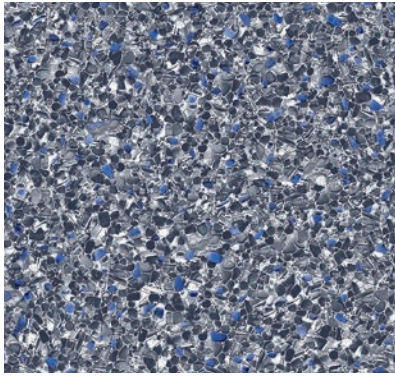

Escalier summum.
Summum steps