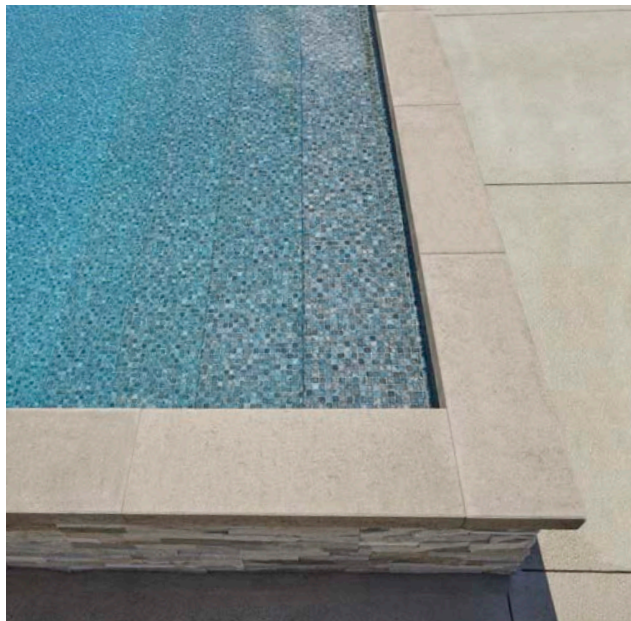

Escalier pleine largeur avec recouvrement de toile.
Full-width liner-covered steps.

MODÈLE TRÉVI EUROPEA | FORME FINLANDAISE 12' X 21' | TOILE GENTILLY | REVÊTEMENT PIERRE
NATURELLE SABLON | ESCALIER PLEINE LARGEUR AVEC RECOUVREMENT DE TOILE