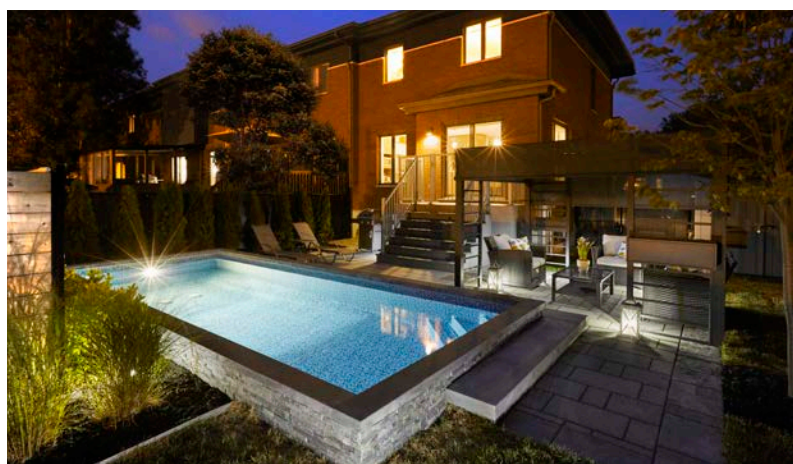

With its modern and refined look, the Trevi Futura is sure to impress. Its unique concrete structure offers unparalleled strength and flexibility to adapt to any type of terrain and decor. Whether your space is large or small, flat, or steep, you can dream big with this highly accessible pool. It's slope-less floor allows you to practice many of your favorite aquatic activities.

Offering unprecedented flexibility in landscape design, the Trevi Futura will blend perfectly with the architecture of your home to create a unique ambiance. With no heavy machinery required, this above-ground pool is ideal for steep or rocky terrain and limited spaces!

TRÉVI EUROPEA

PISCINE SEMI-CREUSÉE /
BUILT-IN POOL

Pour petits espaces et zones urbaines
For small spaces and urban settings

La piscine semi-creusée Europea offre un look semblable à la piscine creusée, mais à prix avantageux. D'allure moderne et de confection robuste, cette piscine semi-creusée complétera à merveille votre aménagement paysager, peu importe l'espace disponible.

The Europea built-in pool offers a look similar to an in-ground pool, but at a lower price. With its modern style and sturdy construction, this built-in pool will complement your landscaping perfectly, regardless of available space.