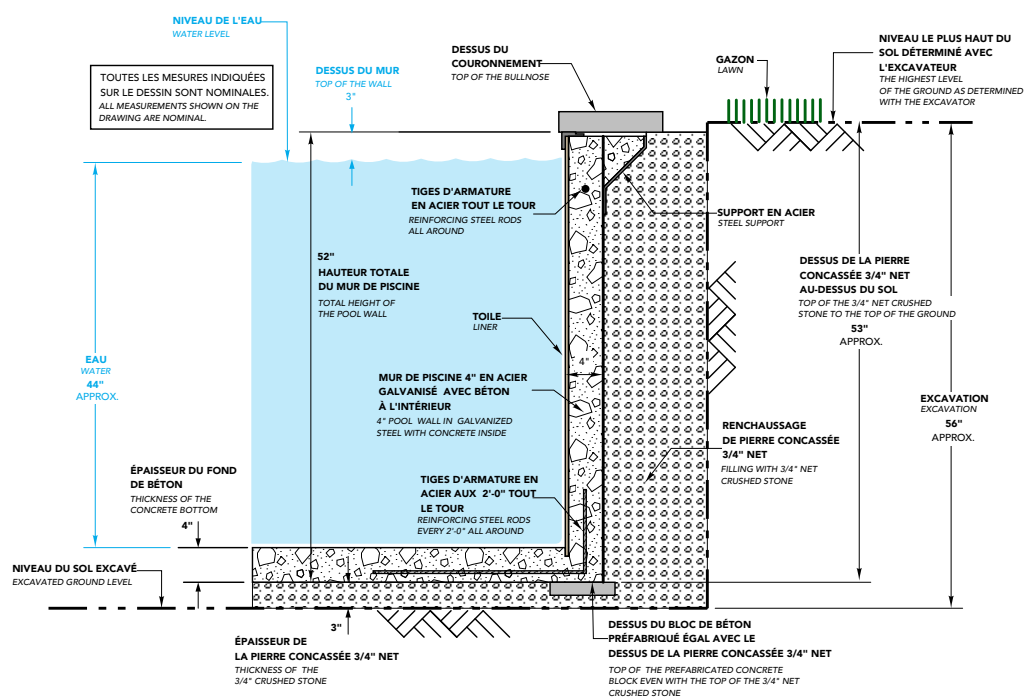

Plan de coupe Cutaway