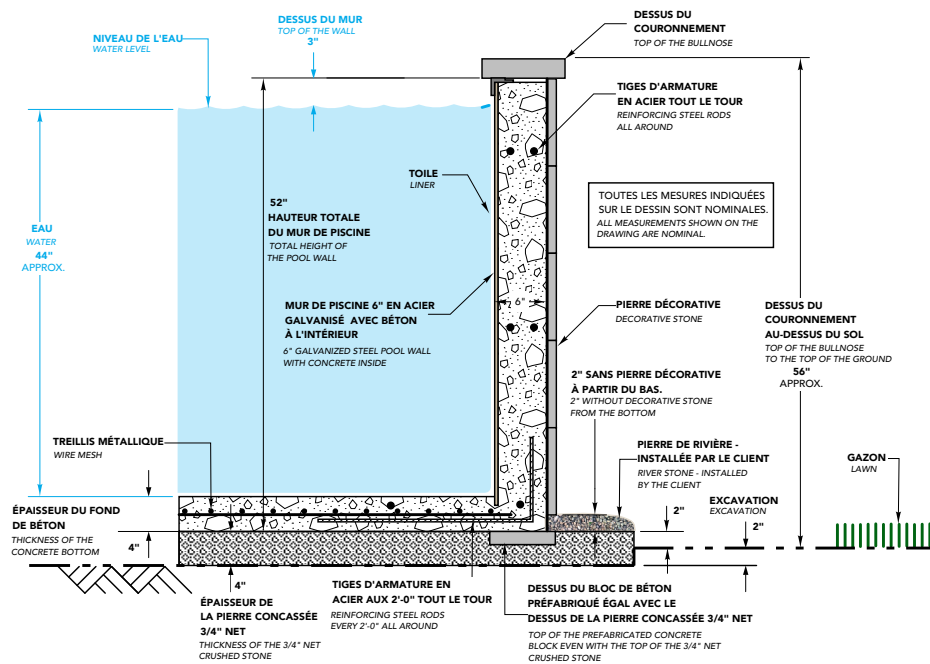

Escalier en coin avec recouvrement de toile.
Liner-covered corner steps.

MODÈLE TRÉVI FUTURA | FORME FINLANDAISE 9' X 18' | TOILE MACKENZIE |
REVÊTEMENT PIERRE NATURELLE RIO | ESCALIER EN COIN AVEC RECOUVREMENT DE TOILE