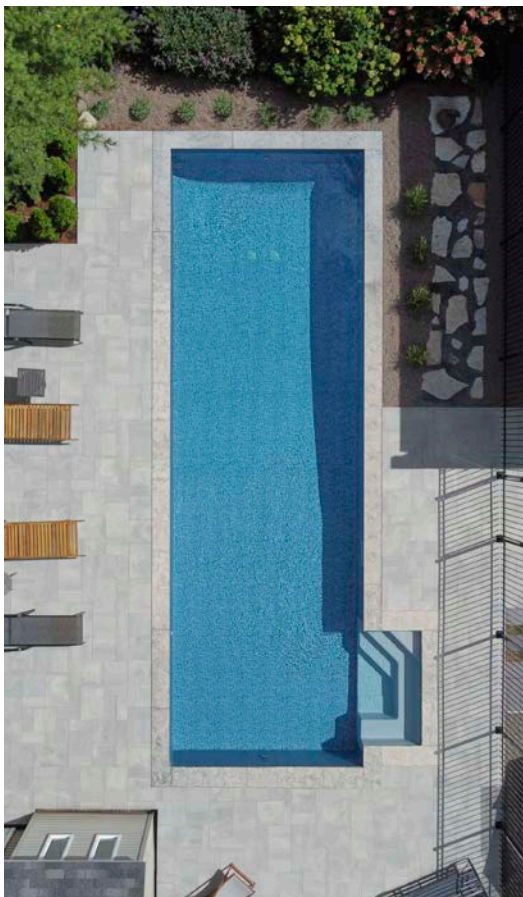

TRÉVI EVOLUTION

PISCINE CREUSÉE AUTOPORTANTE /
SELF-SUPPORTING IN-GROUND POOL

Plan de coupe Cutaway