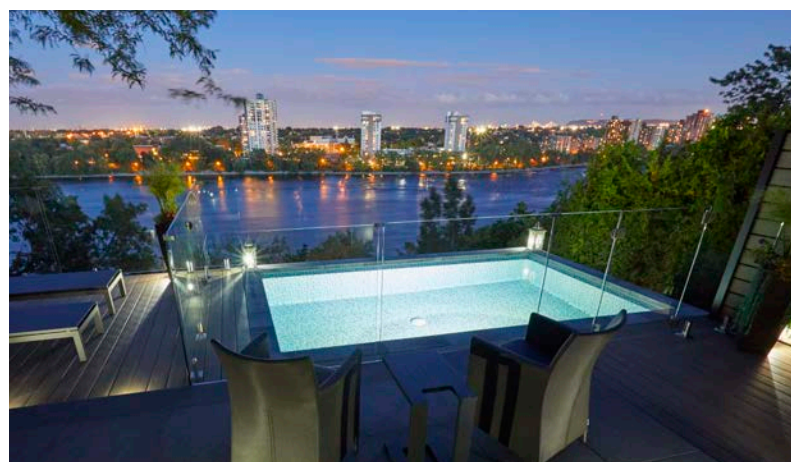

With its modern and refined look, the Trevi Futura is sure to impress. Its unique concrete structure offers unparalleled strength and flexibility to adapt to any type of terrain and decor. Whether your space is large or small, flat, or steep, you can dream big with this highly accessible pool. It's slope-less floor allows you to practice many of your favorite aquatic activities.

Thanks to a wide choice of exterior finishes and an installation that requires no heavy machinery, the possibilities are endless for creating a yard that reflects your image. Many options are available to you to create a unique ambiance: decorative natural stones of any color, stone pavers, and more.

TRÉVI FUTURA

STRUCTURE À HAUT RELIEF /
HIGH RELIEF STRUCTURE

Terrain en pente ou petits espaces
Sloped terrain or small spaces

Offrant une flexibilité sans précédent en matière de design paysager, la Trévi Futura se mariera parfaitement à l'architecture de votre maison pour créer une ambiance hors du commun. Ne nécessitant aucune machinerie lourde, cette piscine hors sol est tout indiquée pour les terrains escarpés, les sols composés de roc et les espaces restreints!

Offering unprecedented flexibility in landscape design, the Trevi Futura will blend perfectly with the architecture of your home to create a unique ambiance. With no heavy machinery required, this above-ground pool is ideal for steep or rocky terrain and limited spaces!