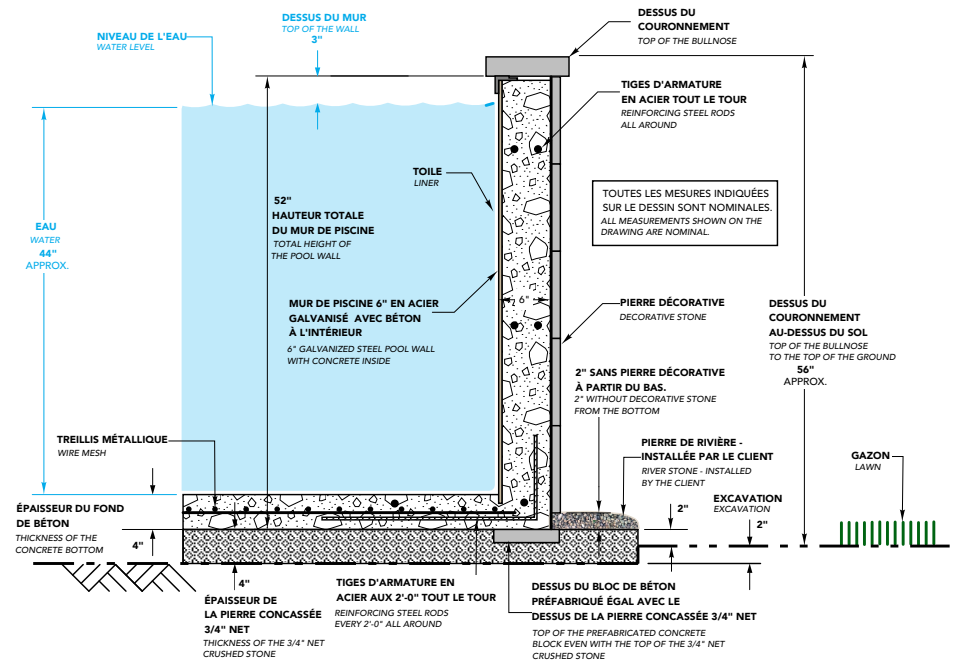

TRÉVI PRESTIGE EXPOSÉE

PISCINE CREUSÉE EXPOSÉE /
RAISED IN-GROUND POOL

Plan de coupe
Cutaway