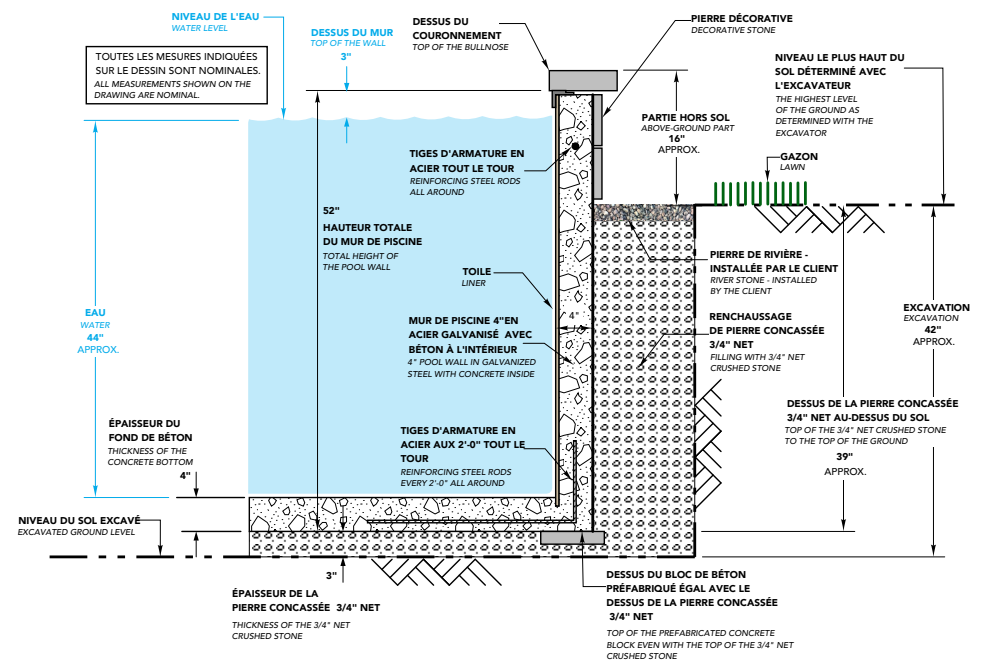

Escalier pleine largeur avec recouvrement de toile.
Full-width liner-covered steps.

MODÈLE TRÉVI EUROPEA | FORME FINLANDAISE 12' X 21' | TOILE GENTILLY | REVÊTEMENT PIERRE
NATURELLE SABLON | ESCALIER PLEINE LARGEUR AVEC RECOUVREMENT DE TOILE