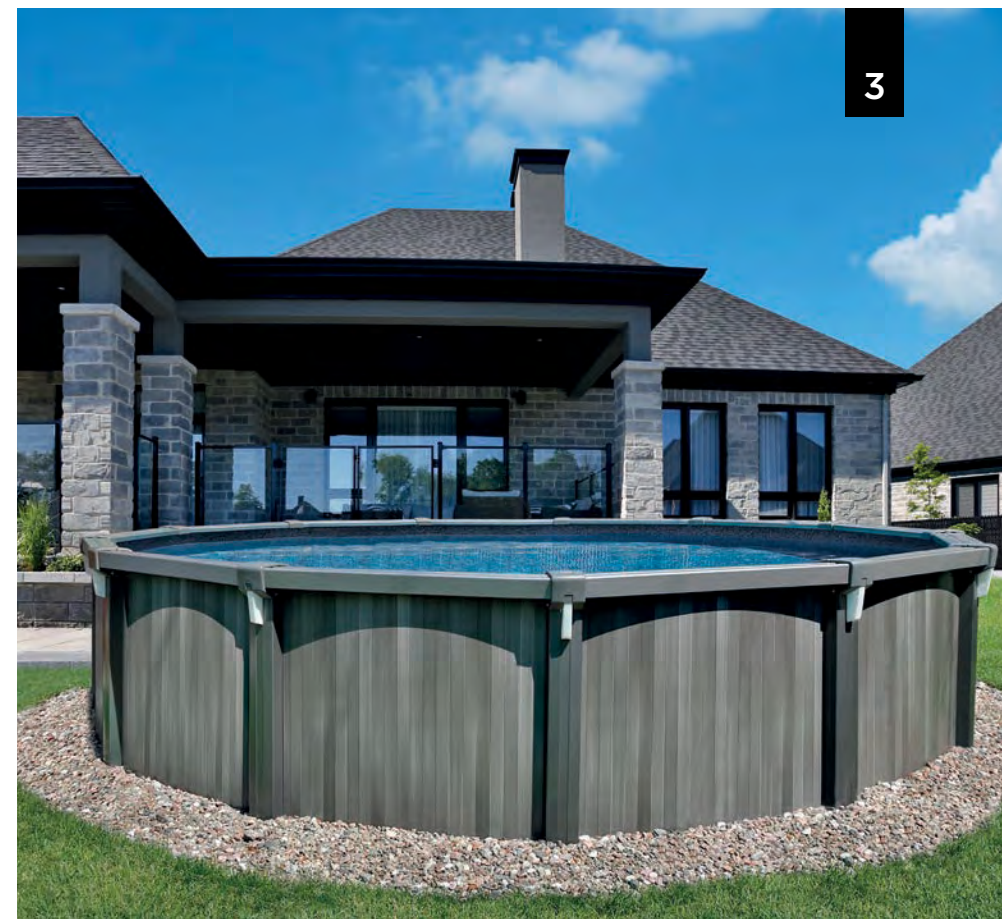

3

TRÉVI VOLT

Piscine hors terre en acier à éclairage solaire /
Steel above-ground pool with solar lighting

PISCINES SOLAIRES
SOLAR POOLS

Effet visuel de l'eau sur les toiles
Visual effect of water on liners

1

Modèle / Model
TRÉVI VOLT

Forme / Shape
RONDE 21'

Mur / Wall
DRAKKAR

Toile / Liner
METRIC

2

Modèle / Model
TRÉVI VOLT

Forme / Shape
RONDE 15'

Mur / Wall
MAGNUM

Toile / Liner
ZESTE

3

Modèle / Model
TRÉVI VOLT

Forme / Shape
RONDE 18'

Mur / Wall
DRAKKAR

Toile / Liner
METRIC