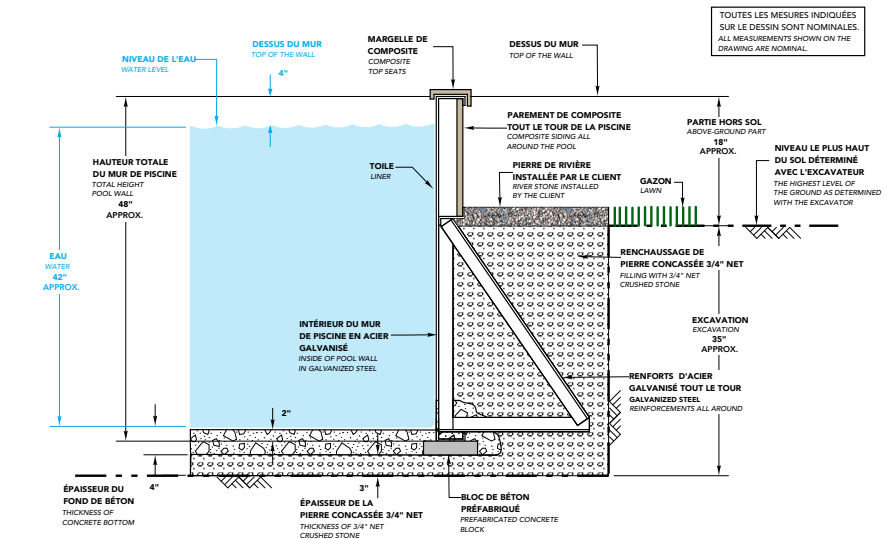

Plan de coupe / Cutaway

1

Modèle / Model: TRÉVI HARMONY
Forme / Shape: FINLANDAISE 16' X 32'
Mur / Wall: INDUSTRIA
Toile / Liner: GENTILLY
Escalier en coin avec recouvrement de toile. Liner-covered corner steps.

2 - 3

Modèle / Model: TRÉVI HARMONY
Forme / Shape: FINLANDAISE 10' X 20'
Mur / Wall: INDUSTRIA
Toile / Liner: CUBIC
Escalier en coin avec recouvrement de toile. Liner-covered corner steps.

4

Modèle / Model: TRÉVI HARMONY
Forme / Shape: FINLANDAISE 12' X 24'
Mur / Wall: INDUSTRIA
Toile / Liner: MACKENZIE
Escalier en coin avec recouvrement de toile. Liner-covered corner steps.