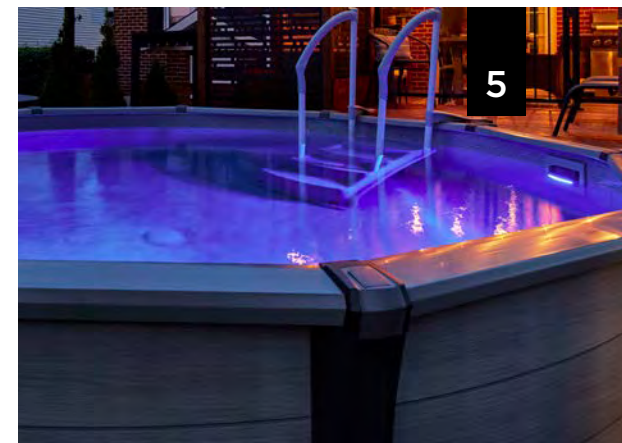

1

**ON AIME
LES PISCINES
OVALES**

- Pour les espaces urbains
- Pour faire des longueurs
- Pour profiter d'un bel espace de jeu

**WE LOVE
OVAL POOLS**

- For urban spaces
- For lap swimming
- For enjoying a nice play area

2

3

TRÉVI UNIX

Piscine hors terre en résine à éclairage solaire /
Resin above-ground pool with solar lighting

PISCINES SOLAIRES
SOLAR POOLS

Effet visuel de l'eau sur les toiles
Visual effect of water on liners

1

Modèle / Model
TRÉVI UNIX

Forme / Shape
RONDE 21'

Mur / Wall
DRAKKAR

Toile / Liner
CUBIC

2

Modèle / Model
TRÉVI UNIX

Forme / Shape
RONDE 27'

Mur / Wall
MAGNUM

Toile / Liner
ZESTE

3

Modèle / Model
TRÉVI UNIX

Forme / Shape
RONDE 18'

Mur / Wall
DRAKKAR

Toile / Liner
SOHO

4

5

6

4

Modèle / Model
TRÉVI UNIX

Forme / Shape
OVALE 12' X 21'

Mur / Wall
DRAKKAR

Toile / Liner
TILEX

5

Lumière d'écumoire LED en option.
Optional LED skimmer lights.

6

Éclairage solaire sur les montants. Lumières DEL multicolores en option.
Solar lighting on uprights. Optional multicolour LED lights.