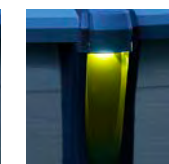

EXCLUSIVITÉ EXCLUSIVE

Éclairage solaire
multicolore (en option)

Multicolour solar lighting (optional)

Soleil
Sunshine