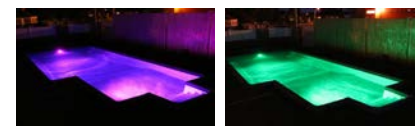

ÉCLAIRAGE LIGHTING

Lumière de mur

- Projecteur encastré
- Contrôlable avec une télécommande
- Intensité lumineuse variable
- Choix de couleurs

Wall light

- Embedded floodlight
- Remote control
- Adjustable light intensity
- Choice of colours