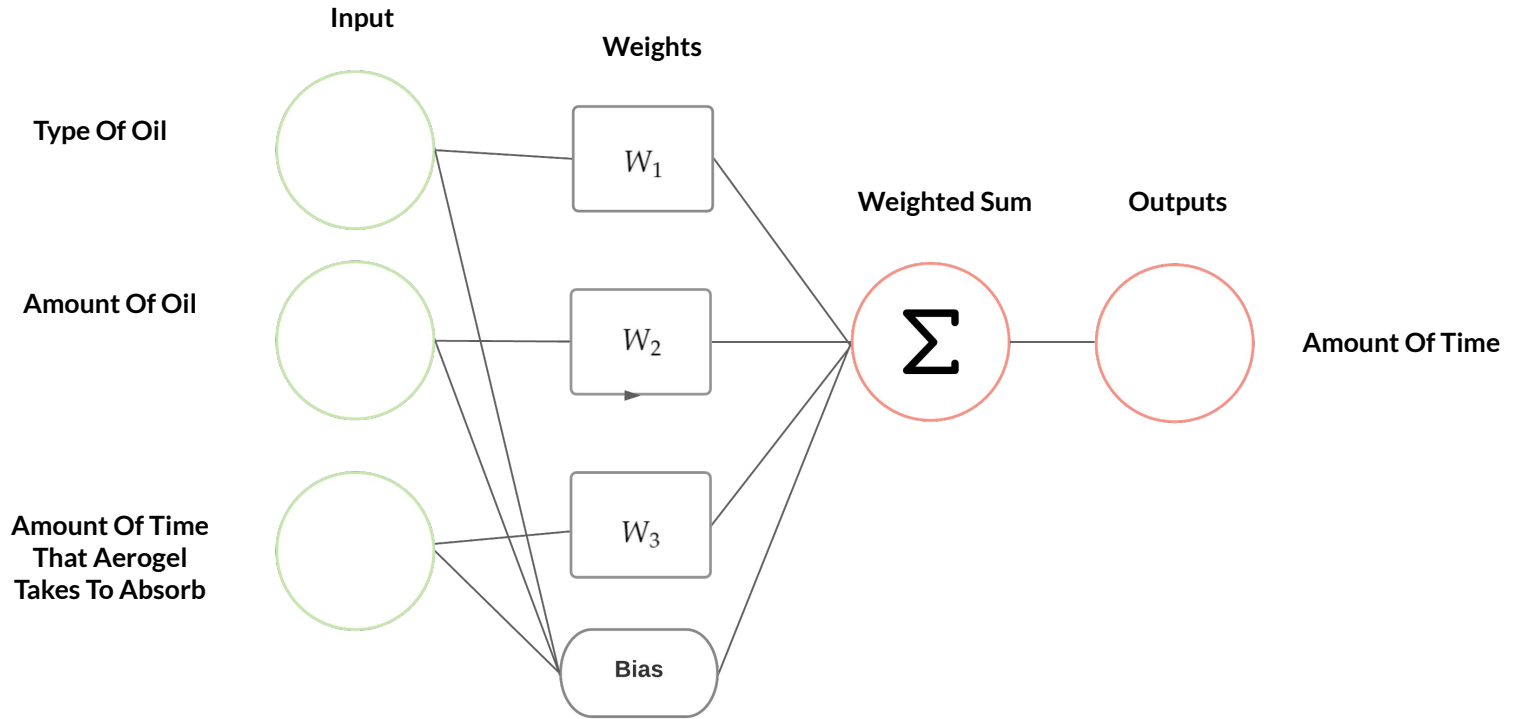

40,000,000

Aeroil

High Level Overview

Detection of oil spill

Aerogel is dropped to oil spill location and absorbs the oil

AI predicts the location of the aerogel using weather data

The location is sent to a helicopter through an app and the helicopter picks up the used aerogel

An aerial photograph showing a small red boat with a white sail on a body of water. The water is divided into two distinct colors: a dark, murky brown on the left side, representing an oil spill, and a clear, deep teal on the right side. The text "Why Aeroil?" is overlaid in white on the teal water.

Why Aeroil?

99.8% air

Artificial Intelligence

AI - Predict How Long It Will Take To Absorb

AI - Predict Where To Pick Up Aerogel

Aeroil Application