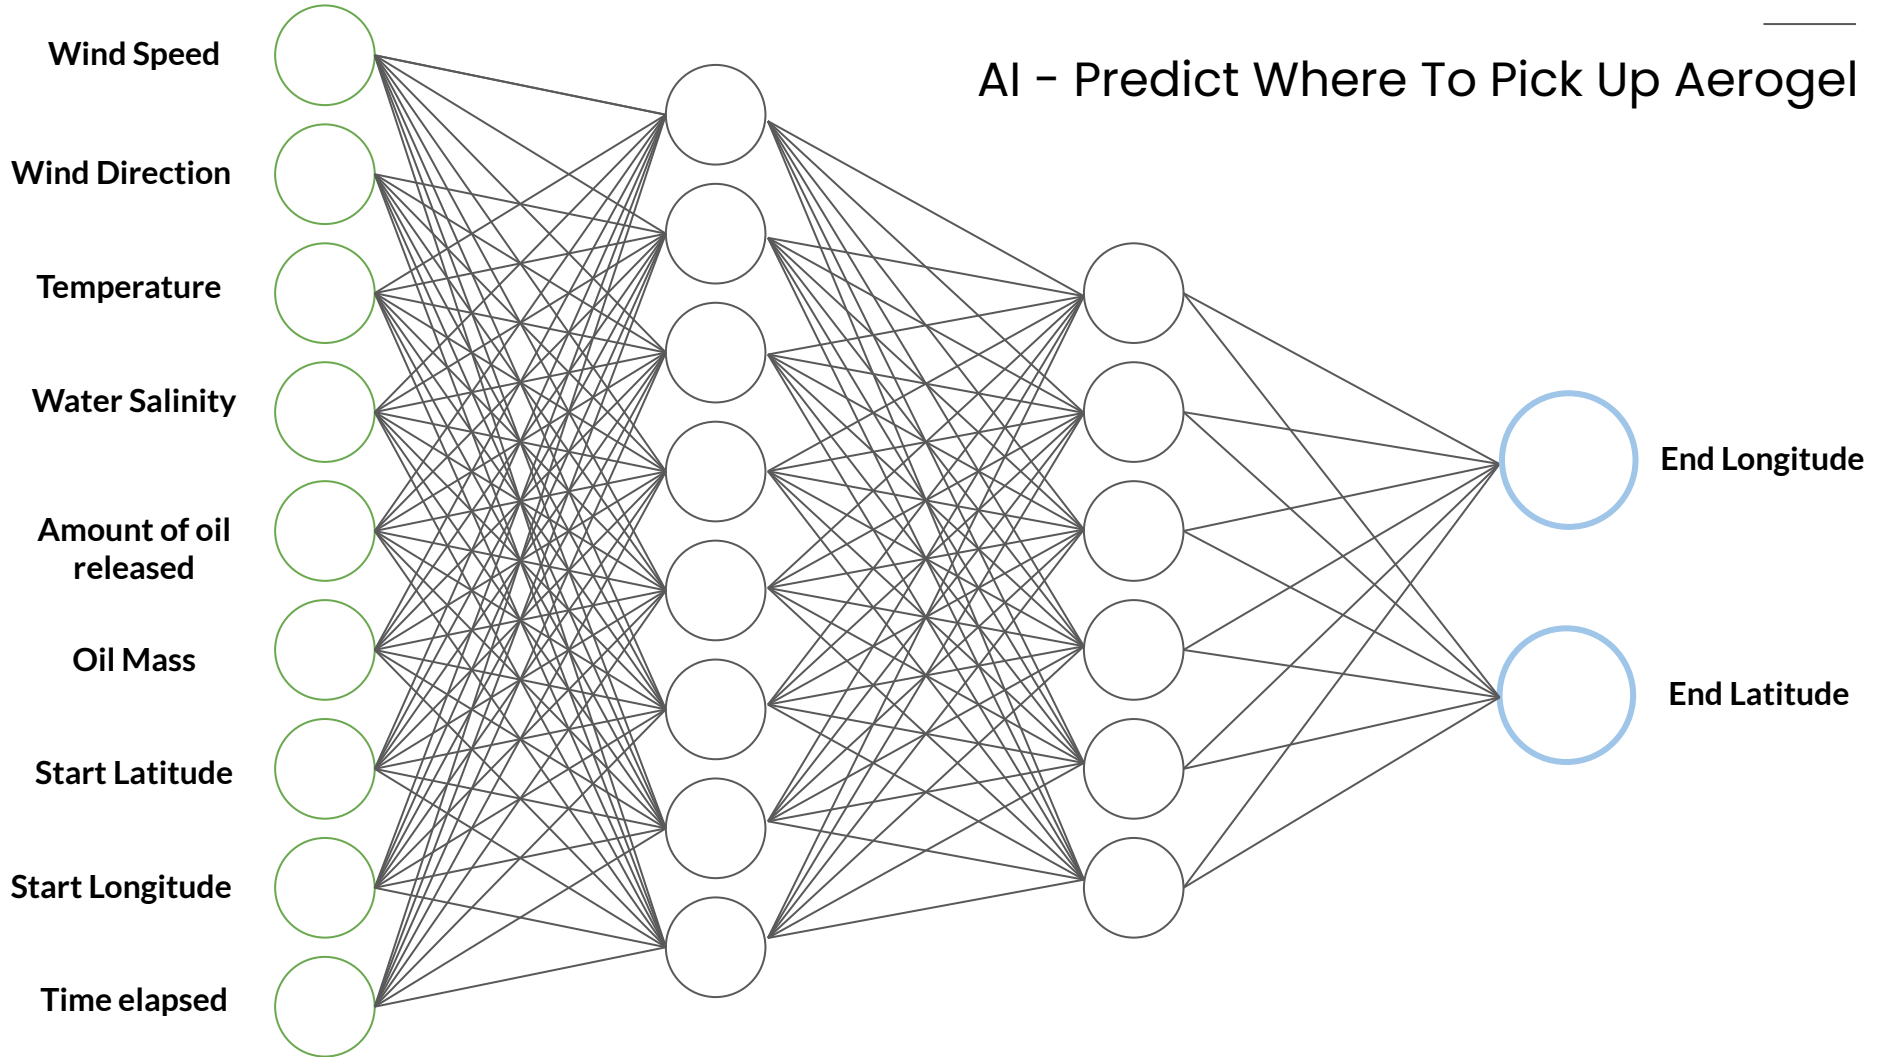

40,000,000

Aeroil

High Level Overview

Detection of oil spill

Aerogel is dropped to oil spill location and absorbs the oil

AI predicts the location of the aerogel using weather data

The location is sent to a helicopter through an app and the helicopter picks up the used aerogel

An aerial photograph showing a small red boat with a white sail on a body of water. The water is divided into two distinct colors: a dark, murky brown on the left side, representing an oil spill, and a clear, deep teal on the right side. The text "Why Aeroil?" is overlaid in white on the teal water.

Why Aeroil?

99.8% air

Artificial Intelligence

AI - Predict How Long It Will Take To Absorb

AI - Predict Where To Pick Up Aerogel

Aeroil Application