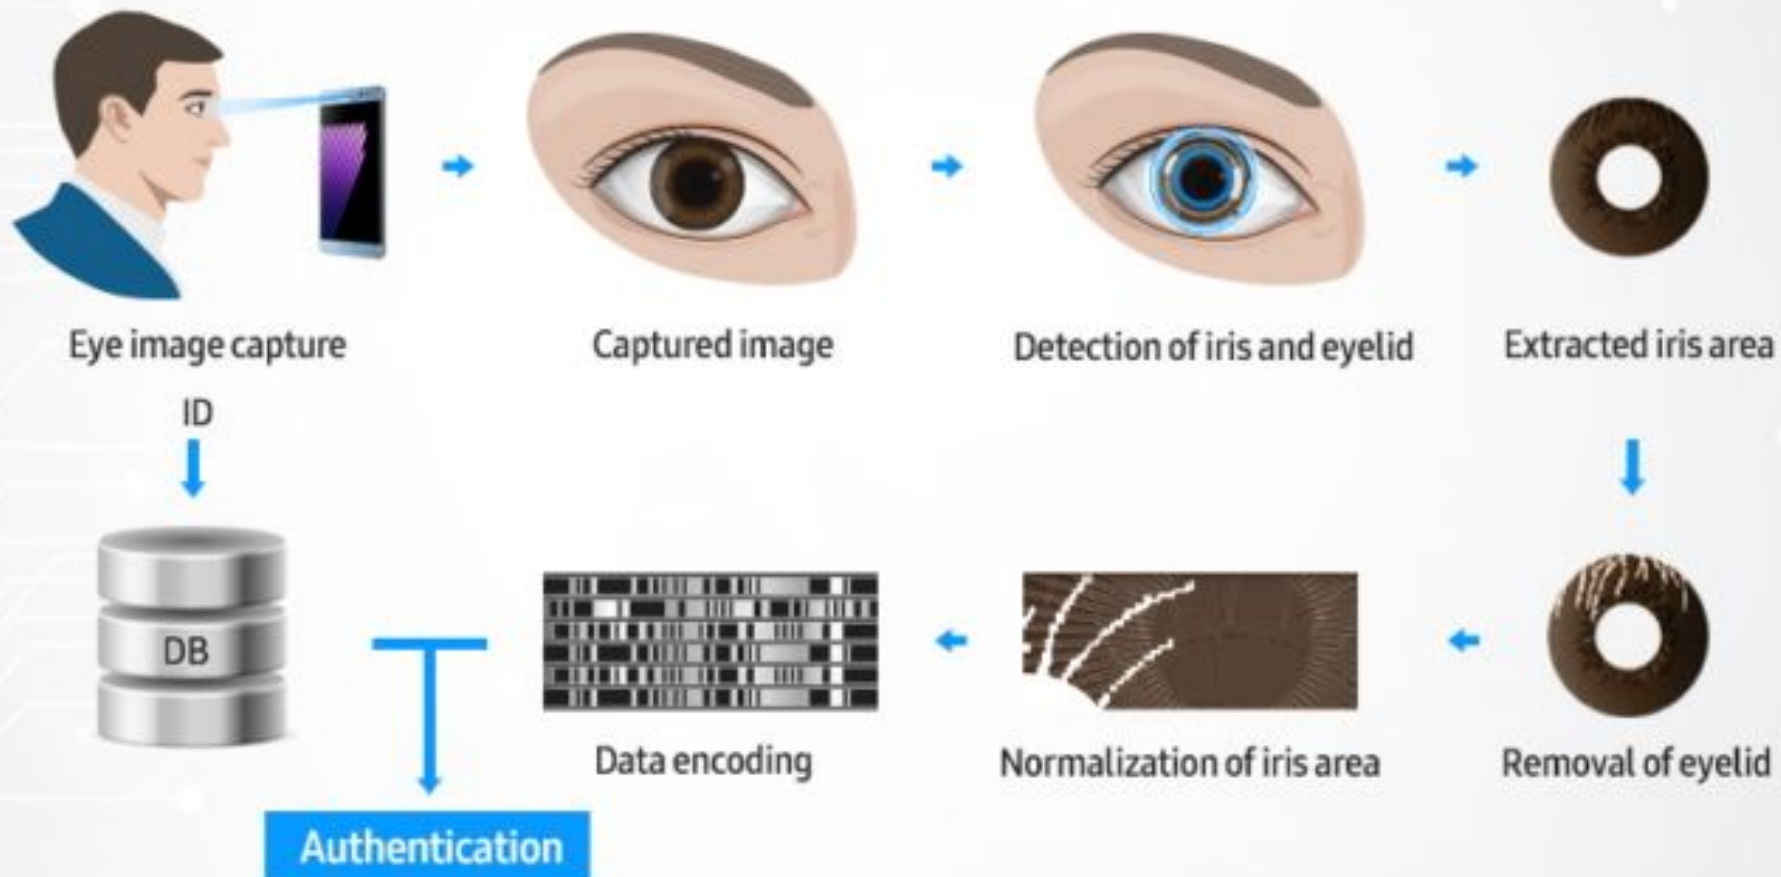

Trump

Biden

Metamask

Ethmainnet: @#/b536./*&j

How to Detect and Authenticate

Zero Knowledge Proofs