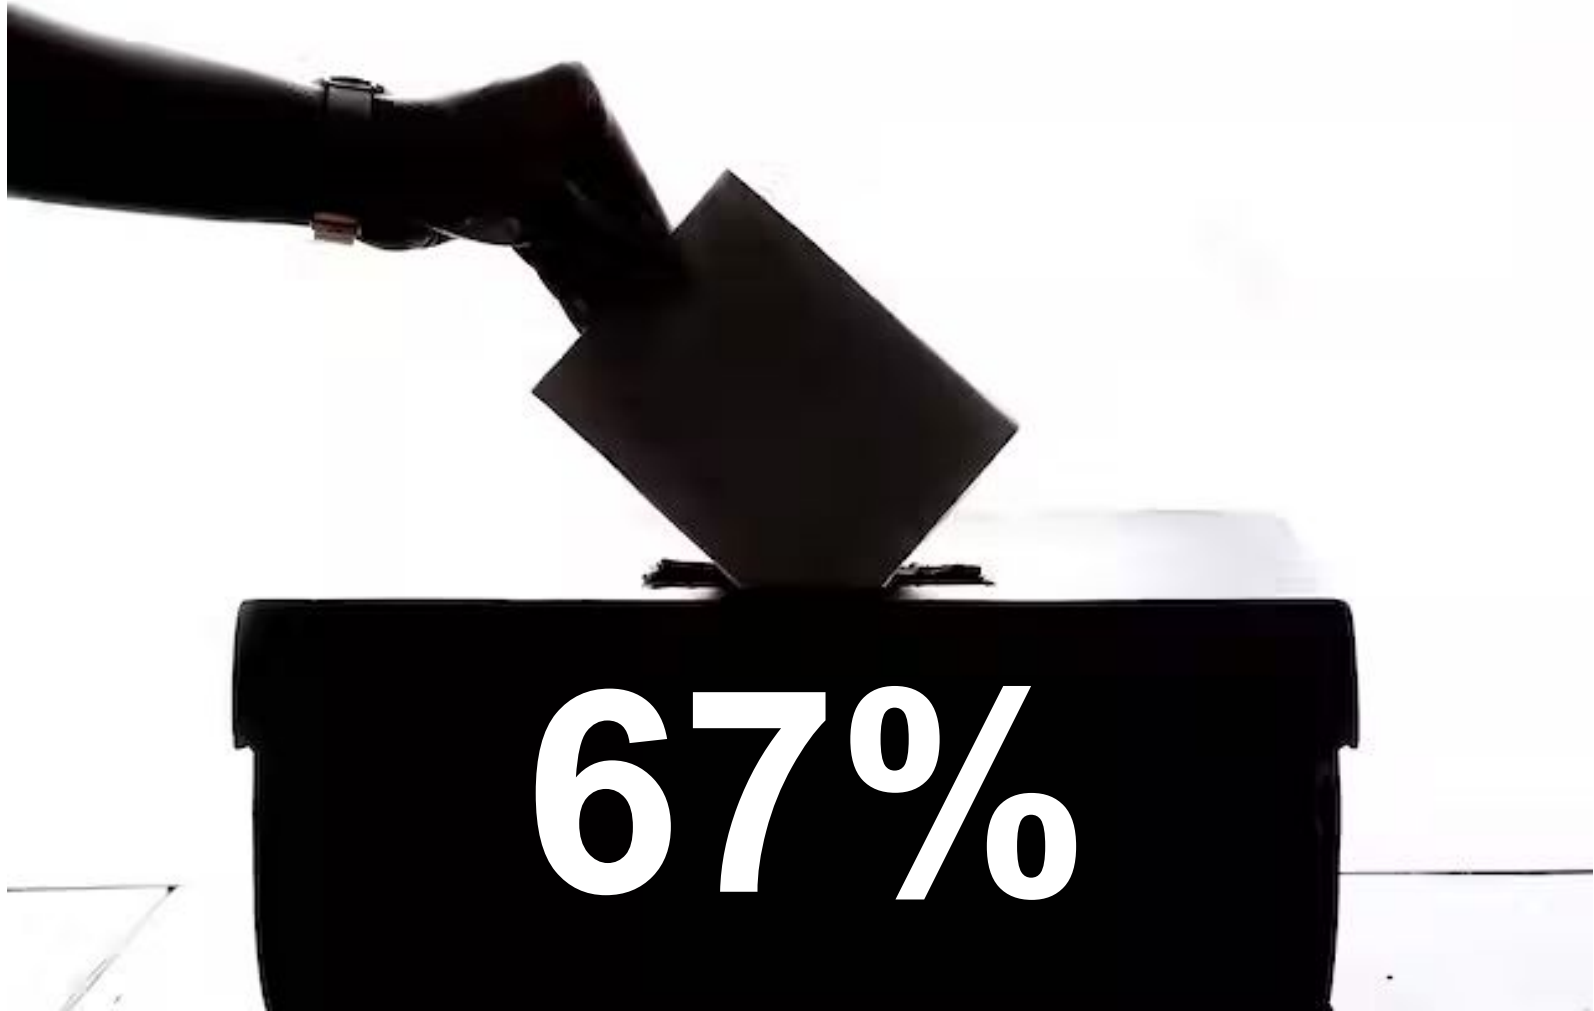

Donald J. Trump ✓
@realDonaldTrump

Mail in ballots substantially increases the risk of crime and
VOTER FRAUD!

8:29 PM · Apr 11, 2020

♡ 197.2K 💬 82.7K people are Tweeting about this

67%

mEye Vote

Cast your vote on the blockchain now!