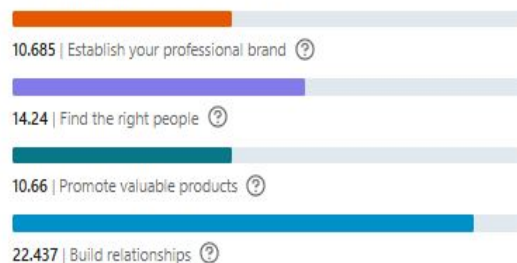

- Sequential Patterns/Trends (LSTM Model + Neural Collaborative Filtering)

Market Validation

venmo

Smart Receipts
for personalized recommendations

100,000,000+
customers have used this service,
providing customer validation as well.

Your Social Selling Index

Top Overall SSI rank

79%

Top Industry SSI rank

80%

Current Social Selling Index [?](#)

Four components of your score

Companies in sneaker industry