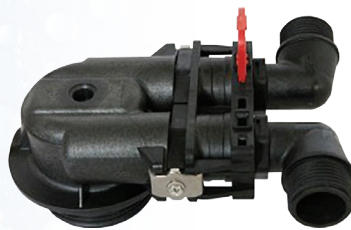

Hydrotech[®]

Tank Connectors / Adaptors

Manual Filter Valve

- No electricity required
- Safe easy operation
- Child-lock protection
- Inlet / Outlet 1/2", 3/4" or 1" quick connect fittings
- 1/2" drain

Tank Quick Connect

- Remove and reconnect control valve to tank without moving distributor tube
- Align valve to face where you want it

Distribution Head

Distribution heads with quick connects are made from food-grade NORYL.

Distribution Head III

- Perfect for single in/out filter applications or D.I.

Distribution Head IV

- Unique parallel inlet/outlet design
- Optional bypass

Distribution Head V

- Upper 360° swivel outlet with elbow adaptor