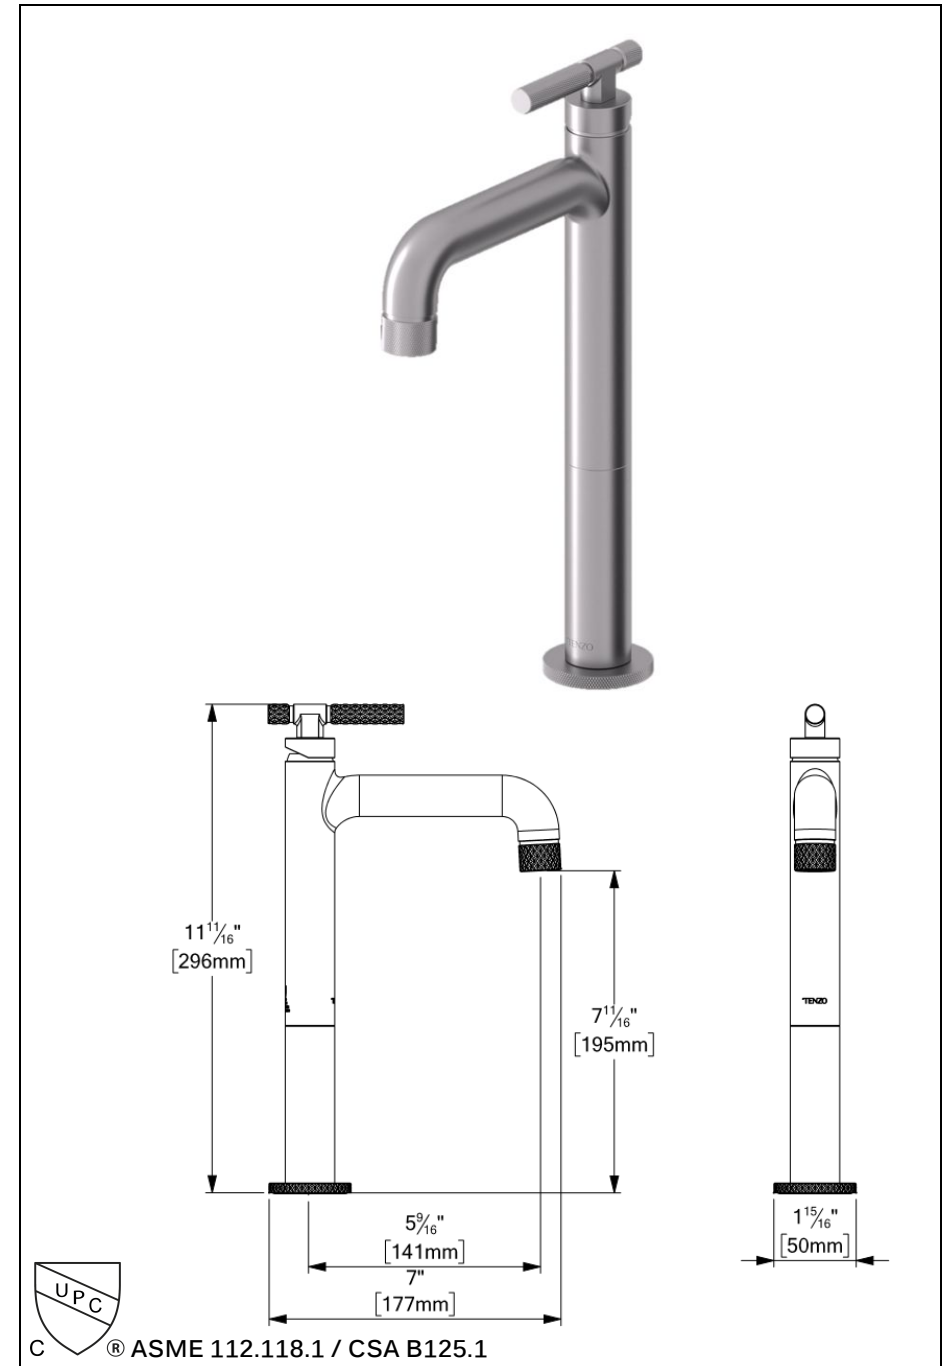

Belacio : BE11H-X-XX-XX

SPECIFICATION

- MADE OF SOLID BRASS
- CERAMIC CARTRIDGE
- CONNECTION : FEMALE 3/8"
- FLOW RATE : 5,7L/MIN [1.5 GPM] @60PSI

WARRANTY

PRODUCTS COVERED BY A FULL LIMITED LIFETIME WARRANTY AGAINST ALL MANUFACTURING DEFECTS.

FOR MORE INFORMATION ABOUT THE PRODUCT, OR BEFORE PROCEEDING TO ANY INSTALLATION PLEASE CONSULT THE INSTALLATION MANUAL.

SPÉCIFICATION

- FABRIQUÉ DE LAITON MASSIF
- CARTOUCHE EN CÉRAMIQUE
- CONNEXION : 3/8PO FEMELLE
- DÉBIT : 5,7L/MIN [1.5 GPM] @60PSI

GARANTIE

PRODUITS COUVERTS PAR UNE GARANTIE À VIE LIMITÉE CONTRE TOUT DÉFAUT DE FABRICATION.

POUR PLUS D'INFORMATION SUR LE PRODUIT OU AVANT DE PROCÉDER À TOUTE INSTALLATION VEUILLEZ CONSULTER LE GUIDE.

C ® ASME 112.118.1 / CSA B125.1

THE PRODUCT MAY VARY SLIGHTLY FROM ITS DIMENSION AND APPEARANCE.
LES DIMENSIONS ET L'ASPECT DU PRODUIT PEUVENT VARIER LÉGÈREMENT DE L'ILLUSTRATION

EDITION.: 10/2019