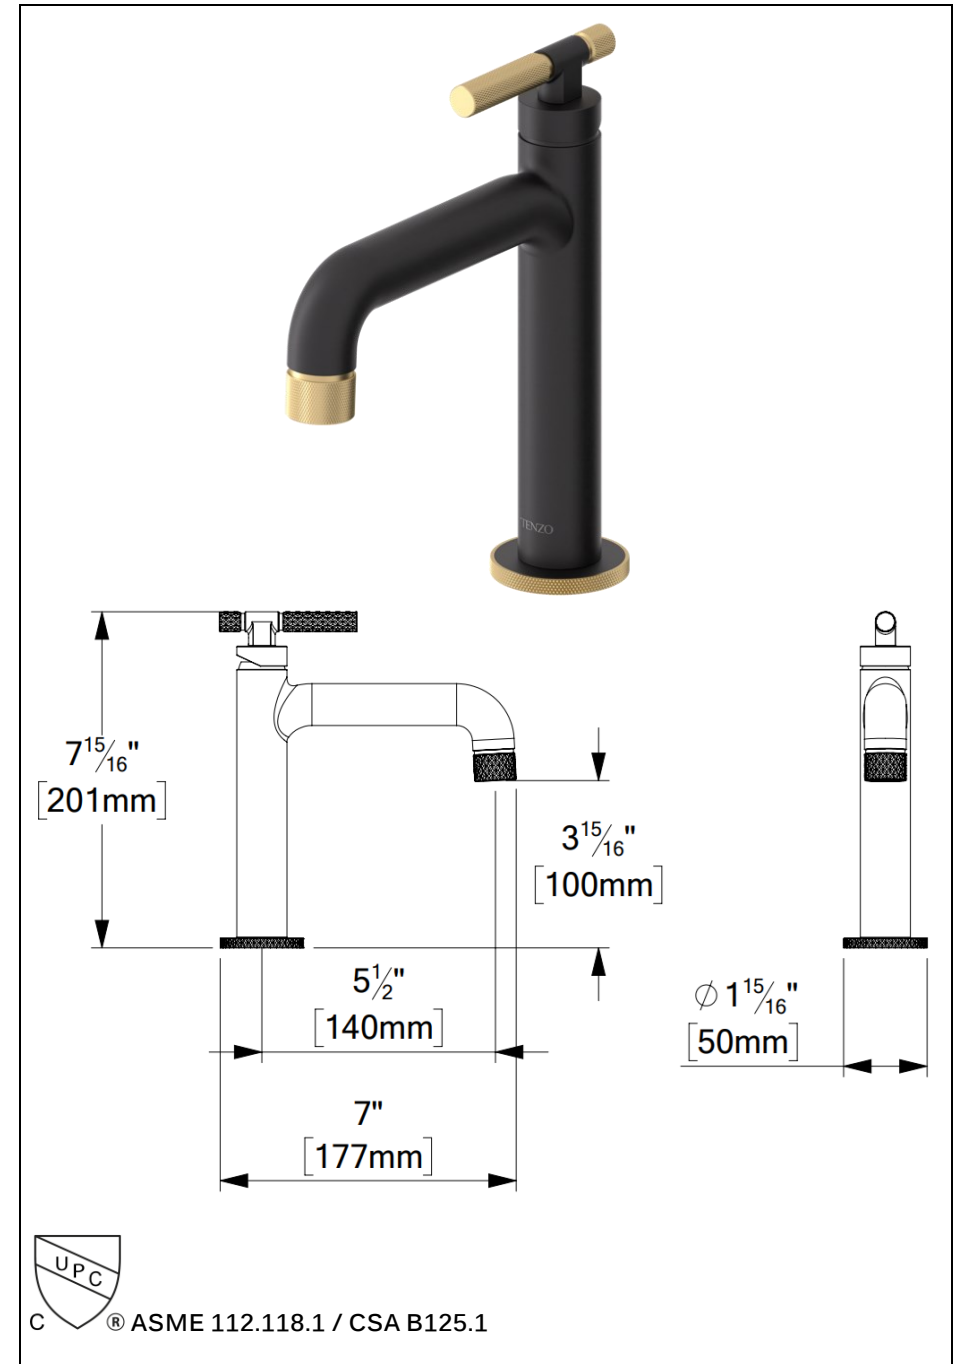

Belacio : BE11-X-XX-XX

SPECIFICATION

- MADE OF SOLID BRASS
- CERAMIC CARTRIDGE
- CONNECTION : FEMALE 3/8"
- FLOW RATE : 5,7L/MIN [1.5 GPM] @60PSI

WARRANTY

PRODUCTS COVERED BY A FULL LIMITED LIFETIME WARRANTY AGAINST ALL MANUFACTURING DEFECTS.

FOR MORE INFORMATION ABOUT THE PRODUCT, OR BEFORE PROCEEDING TO ANY INSTALLATION PLEASE CONSULT THE INSTALLATION MANUAL.

SPÉCIFICATION

- FABRIQUÉ DE LAITON MASSIF
- CARTOUCHE EN CÉRAMIQUE
- CONNEXION : 3/8PO FEMELLE
- DÉBIT : 5,7L/MIN [1.5 GPM] @60PSI

GARANTIE

PRODUITS COUVERTS PAR UNE GARANTIE À VIE LIMITÉE CONTRE TOUT DÉFAUT DE FABRICATION.

POUR PLUS D'INFORMATION SUR LE PRODUIT OU AVANT DE PROCÉDER À TOUTE INSTALLATION VEUILLEZ CONSULTER LE GUIDE.

THE PRODUCT MAY VARY SLIGHTLY FROM ITS DIMENSION AND APPEARANCE.

LES DIMENSIONS ET L'ASPECT DU PRODUIT PEUVENT VARIER LÉGÈREMENT DE L'ILLUSTRATION

EDITION.: 10/2019