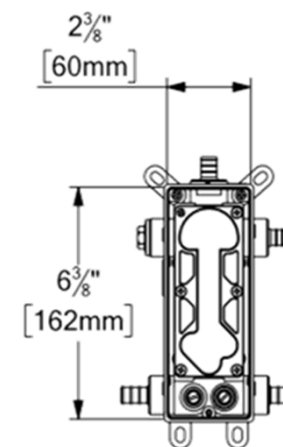

Ex: **ALYT32-CR-CAL**

PRODUCTS No.

ALYPB32-XX	Complete valve (Rough R-31-P & trims)
F-ALYPB32-XX	Shower valve trim
R-31-P	Universal T-Box rough in With PEX connections
R-31-N	Universal T-Box rough in With Male NPT/Weld connector

FINISHES AVAILABLE

- Refer to the catalog for available finishes

CERTIFICATION

- ASME 112.18.1 / CSA B125.1

For more information about the product of before proceeding to any installation please consult the guide.

Products covered by a limited lifetime warranty against all manufacturing defects.

SPÉCIFICATION

- Brut T-Box universel
- Valve pression balancée 25L/min [6,6 gpm] @60psi
- Valves de service
- Valve déviatrice 2 fonctions (zones partagées)
- Pour des zones NON-partagées, ajouter au code existant: **-CAL**
- Connexions mâle 1/2" PEX (R-31-P)
- Connexions mâle 1/2" NPT/soudé (R-31-N)
- Garantie à vie limitée

Ex: **ALYT32-CR-CAL**

No. PRODUITS

ALYPB32-XX	Valve complète (Brut R-31-P & Garnitures)
F-ALYPB32-XX	Garnitures de valve de douche
R-31-P	Brut de valve universel avec connexions PEX
R-31-N	Brut de valve universel avec connexions NPT / soudé

FINIS DISPONIBLE

Se référer au catalogue pour les finis disponible

CERTIFICATION

- ASME 112.18.1 / CSA B125.1

Pour plus d'information sur le produit ou avant de procéder à toute installation veuillez consulter le guide.

Produits couverts par une garantie à vie limitée contre tout défaut de fabrication.

The product may vary slightly from its dimension and appearance.

Les dimensions et l'aspect du produit peuvent varier légèrement de l'illustration