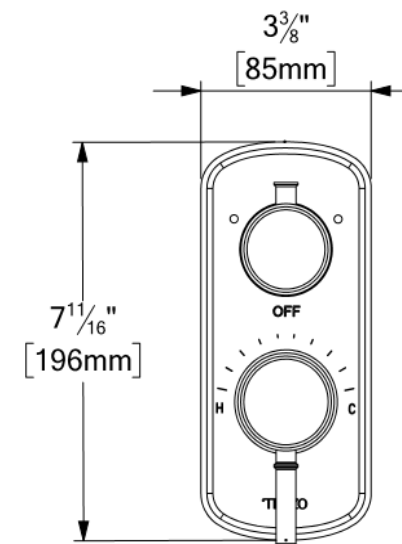

Ex: **ALYT32-CR-CAL**

PRODUCTS No.

ALYPB32-XX	Complete valve (Rough R-31-P & trims)
F-ALYPB32-XX	Shower valve trim
R-31-P	Universal T-Box rough in With PEX connections
R-31-N	Universal T-Box rough in With Male NPT/Weld connector

FINISHES AVAILABLE

- Refer to the catalog for available finishes

CERTIFICATION

- ASME 112.18.1 / CSA B125.1

For more information about the product of before proceeding to any installation please consult the guide.

Products covered by a limited lifetime warranty against all manufacturing defects.

SPÉCIFICATION

- Brut T-Box universel
- Valve pression balancée 25L/min [6,6 gpm] @60psi
- Valves de service
- Valve déviatrice 2 fonctions (zones partagées)
- Pour des zones NON-partagées, ajouter au code existant: **-CAL**
- Connexions mâle 1/2" PEX (R-31-P)
- Connexions mâle 1/2" NPT/soudé (R-31-N)
- Garantie à vie limitée

Ex: **ALYT32-CR-CAL**

No. PRODUITS

ALYPB32-XX	Valve complète (Brut R-31-P & Garnitures)
F-ALYPB32-XX	Garnitures de valve de douche
R-31-P	Brut de valve universel avec connexions PEX
R-31-N	Brut de valve universel avec connexions NPT / soudé

FINIS DISPONIBLE

Se référer au catalogue pour les finis disponible

CERTIFICATION

- ASME 112.18.1 / CSA B125.1

Pour plus d'information sur le produit ou avant de procéder à toute installation veuillez consulter le guide.

Produits couverts par une garantie à vie limitée contre tout défaut de fabrication.

The product may vary slightly from its dimension and appearance.

Les dimensions et l'aspect du produit peuvent varier légèrement de l'illustration