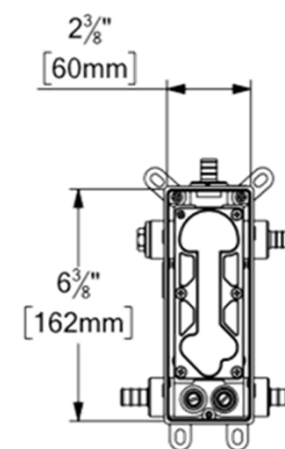

Ex: **ALYT32-CR-CAL**

PRODUCTS No.

ALYPB32-XX	Complete valve (Rough R-31-P & trims)
F-ALYPB32-XX	Shower valve trim
R-31-P	Universal T-Box rough in With PEX connections
R-31-N	Universal T-Box rough in With Male NPT/Weld connector

FINISHES AVAILABLE

- Refer to the catalog for available finishes

CERTIFICATION

- ASME 112.18.1 / CSA B125.1

For more information about the product of before proceeding to any installation please consult the guide.

Products covered by a limited lifetime warranty against all manufacturing defects.

SPÉCIFICATION

- Brut T-Box universel
- Valve pression balancée 25L/min [6,6 gpm] @60psi
- Valves de service
- Valve déviatrice 2 fonctions (zones partagées)
- Pour des zones NON-partagées, ajouter au code existant: **-CAL**
- Connexions mâle 1/2" PEX (R-31-P)
- Connexions mâle 1/2" NPT/soudé (R-31-N)
- Garantie à vie limitée

Ex: **ALYT32-CR-CAL**

No. PRODUITS

ALYPB32-XX	Valve complète (Brut R-31-P & Garnitures)
F-ALYPB32-XX	Garnitures de valve de douche
R-31-P	Brut de valve universel avec connexions PEX
R-31-N	Brut de valve universel avec connexions NPT / soudé

FINIS DISPONIBLE

Se référer au catalogue pour les finis disponible

CERTIFICATION

- ASME 112.18.1 / CSA B125.1

Pour plus d'information sur le produit ou avant de procéder à toute installation veuillez consulter le guide.

Produits couverts par une garantie à vie limitée contre tout défaut de fabrication.

The product may vary slightly from its dimension and appearance.

Les dimensions et l'aspect du produit peuvent varier légèrement de l'illustration