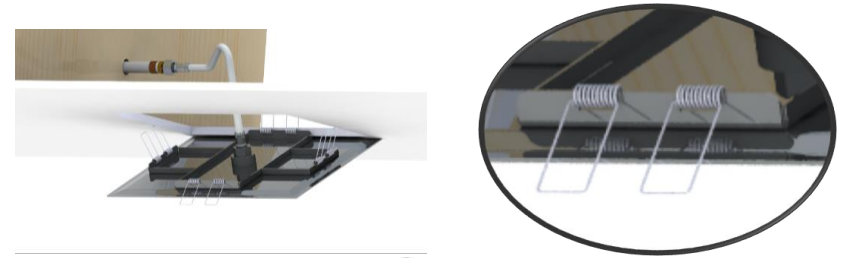

**SPECIFICATION**

- Recessed stainless steel shower head
- EasyClips installation system
- Dimensions: Dia. 30cm [12in]
- Thickness: 2mm
- 91 Anti-limestone silicone nozzle
- Inlet ½in female
- Flow rate: 7.6 L/min [2.0 gpm] @60psi
- Limited lifetime warranty

**SPÉCIFICATION**

- Tête de douche en acier inoxydable encastrée
- Installation rapide EasyClips
- Dimensions: Dia. 30cm [12po]
- Épaisseur: 2mm
- 91 buses en silicone anti-calcaire
- Débit: 7.6 L/min [2.0 gpm] @60psi
- Garantie à vie limitée

Installation *EasyClips*

The product may vary slightly from its dimension and appearance.  
Les dimensions et l'aspect du produit peuvent varier légèrement de l'illustration