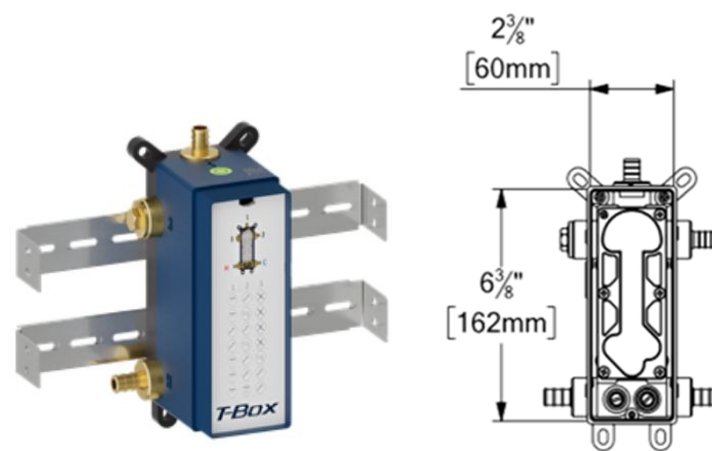

FINISHES AVAILABLE

- Refer to the catalog for available finishes

CERTIFICATION

- ASME 112.18.1 / CSA B125.1

For more information about the product of before proceeding to any installation please consult the guide.

Products covered by a limited lifetime warranty against all manufacturing defects.

SPÉCIFICATION

- Brut T-Box universel
- Valve thermostatique 30L/min [7.9 gpm] @60psi
- Cartouche thermostatique Vernet (Fabriquée en France)
- Valve déviatrice 2 fonctions (zones partagées)
- Pour des zones NON-partagées, ajouter au code existant: **-CAL**
- Valves de service
- Connexions mâle 1/2" PEX (R-31-P)
- Connexions mâle 1/2" NPT/soudé (R-31-N)
- Garantie à vie limitée

Ex: **ALYT32-CR-CAL**

No. PRODUITS

ALYT32-XX	Valve complète (Brut R-31-P & Garnitures)
F-ALYT32-XX	Garnitures de valve de douche
R-31-P	Brut de valve universel avec connections PEX
R-31-N	Brut de valve universel avec connections NPT / soudé

FINIS DISPONIBLE

Se référer au catalogue pour les finis disponible

CERTIFICATION

- ASME 112.18.1 / CSA B125.1

Pour plus d'information sur le produit ou avant de procéder à toute installation veuillez consulter le guide.

Produits couverts par une garantie à vie limitée contre tout défaut de fabrication.

The product may vary slightly from its dimension and appearance.

Les dimensions et l'aspect du produit peuvent varier légèrement de l'illustration