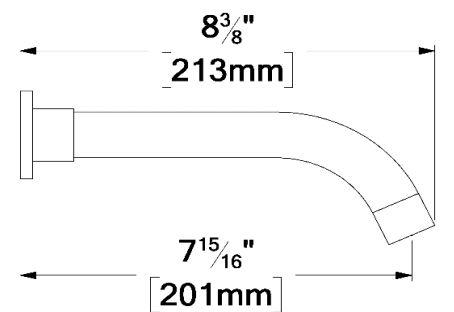

BS-308-XX

SPECIFICATION

- Spout
- Made of solid brass
- Slip-fit installation
- Flow rate: 25L/min [6.6 gpm] @60psi
- Inlet ½in female NPT
- Limited lifetime warranty

FINISHES AVAILABLE

- Refer to the catalog for available finishes

CERTIFICATION

- ASME 112.118.1 / CSA B125.1

For more information about the product or before proceeding to any installation please consult the guide.

Products covered by a limited lifetime warranty against all manufacturing defects.

SPÉCIFICATION

- Bec de bain
- Fabriqué en laiton massif
- Débit: 25L/min [6.6 gpm] @60psi
- Connexion ½" femelle NPT
- Garantie à vie limitée

FINIS DISPONIBLE

Se référer au catalogue pour les finis disponible

CERTIFICATION

ASME 112.118.1 / CSA B125.1

Pour plus d'information sur le produit ou avant de procéder à toute installation veuillez consulter le guide.

Produits couverts par une garantie à vie limitée contre tout défaut de fabrication.

The product may vary slightly from its dimension and appearance.
Les dimensions et l'aspect du produit peuvent varier légèrement de l'illustration