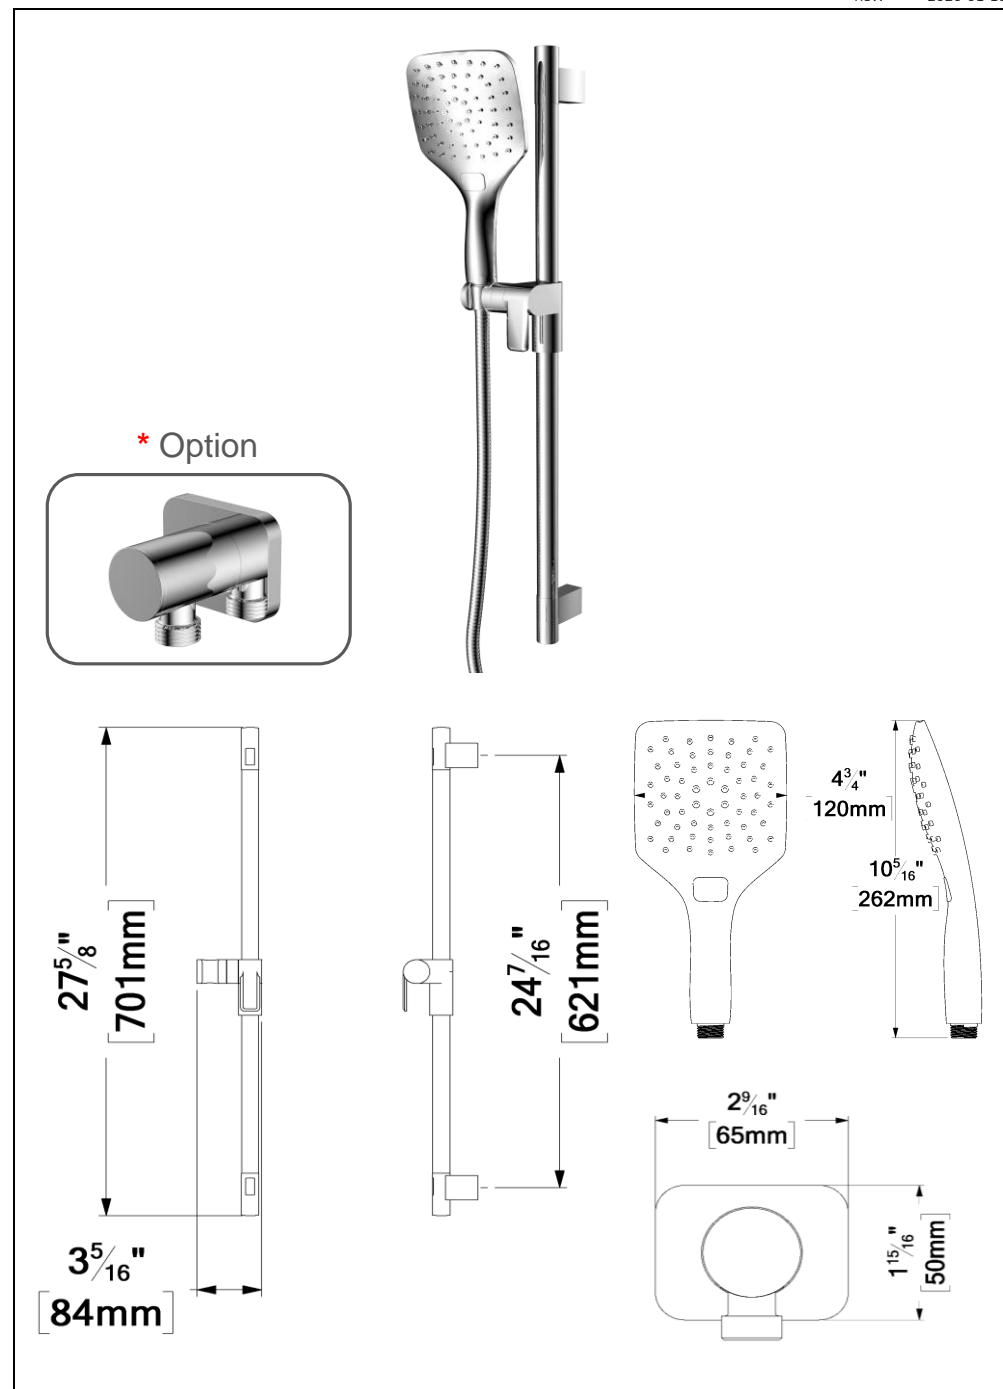

SSTS-12-Q-XX

SPECIFICATION

- Shower head stainless steel
- AirBoost technology (30% more pressure)
- Dimensions: Dia. 30cm x 30cm [12x12in]
- Thickness: 2mm
- 121 Anti-limestone silicone nozzle
- Inlet 1/2in female
- Flow rate: 7.6 L/min [2.0 gpm] @60psi
- Limited lifetime warranty

SA-608-XX

SPECIFICATION

- Shower arm wall-mounted solid brass
- Slip-fit installation
- Inlet 1/2in male NPT
- Limited lifetime warranty

FINISHES AVAILABLE

- Refer to the catalog for available finishes

CERTIFICATION

The product may vary slightly from its dimension and appearance.
Les dimensions et l'aspect du produit peuvent varier légèrement de l'illustration

BS-308-XX

SPECIFICATION

- Spout
- Made of solid brass
- Slip-fit installation
- Flow rate: 25L/min [6.6 gpm] @60psi
- Inlet ½in female NPT
- Limited lifetime warranty