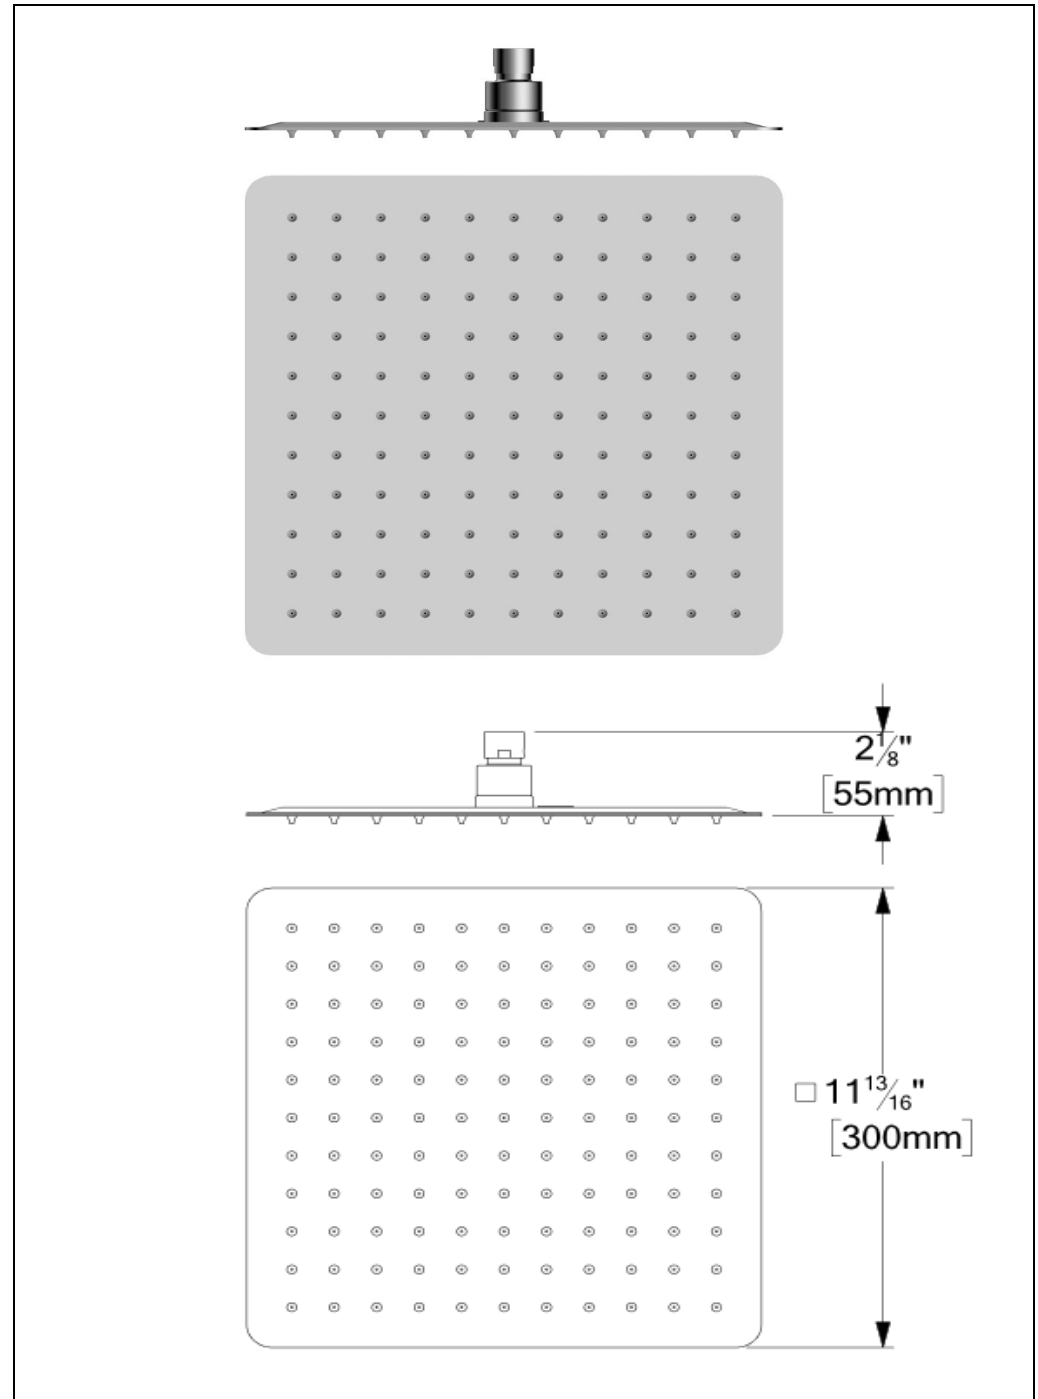

The product may vary slightly from its dimension and appearance.
Les dimensions et l'aspect du produit peuvent varier légèrement de l'illustration

SSTS-12-Q-XX

SPECIFICATION

- Shower head stainless steel
- AirBoost technology (30% more pressure)
- Dimensions: Dia. 30cm x 30cm [12x12in]
- Thickness: 2mm
- 121 Anti-limestone silicone nozzle
- Inlet 1/2in female
- Flow rate: 7.6 L/min [2.0 gpm] @60psi
- Limited lifetime warranty

FINISHES AVAILABLE

- Refer to the catalog for available finishes

CERTIFICATION

- ASME 112.118.1 / CSA B125.1

For more information about the product or before proceeding to any installation please consult the guide.

Products covered by a limited lifetime warranty against all manufacturing defects.

SPÉCIFICATION

- Tête de douche en acier inoxydable
- Technologie d'injection d'air Air Boost (30% + de pression)
- Dimensions: Dia. 30cm x 30cm [12x12po]
- Épaisseur: 2mm
- 121 buses en silicone anti-calcaire
- Débit: 7.6 L/min [2.0 gpm] @60psi
- Garantie à vie limitée

FINIS DISPONIBLE

Se référer au catalogue pour les finis disponible

CERTIFICATION

ASME 112.118.1 / CSA B125.1

Pour plus d'information sur le produit ou avant de procéder à toute installation veuillez consulter le guide.

Produits couverts par une garantie à vie limitée contre tout défaut de fabrication.

The product may vary slightly from its dimension and appearance.
Les dimensions et l'aspect du produit peuvent varier légèrement de l'illustration