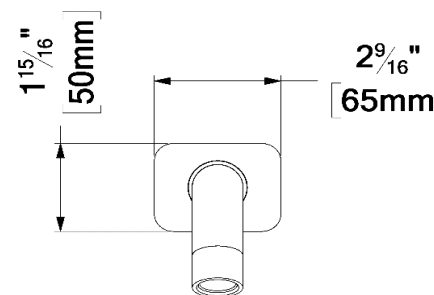

BS-308-XX

SPECIFICATION

- Spout
- Made of solid brass
- Slip-fit installation
- Flow rate: 25L/min [6.6 gpm] @60psi
- Inlet ½in female NPT
- Limited lifetime warranty

FINISHES AVAILABLE

- Refer to the catalog for available finishes

CERTIFICATION

- ASME 112.118.1 / CSA B125.1

For more information about the product or before proceeding to any installation please consult the guide.

Products covered by a limited lifetime warranty against all manufacturing defects.

SPÉCIFICATION

- Bec de bain
- Fabriqué en laiton massif
- Débit: 25L/min [6.6 gpm] @60psi
- Connexion ½" femelle NPT
- Garantie à vie limitée

FINIS DISPONIBLE

Se référer au catalogue pour les finis disponible

CERTIFICATION

ASME 112.118.1 / CSA B125.1

Pour plus d'information sur le produit ou avant de procéder à toute installation veuillez consulter le guide.

Produits couverts par une garantie à vie limitée contre tout défaut de fabrication.

The product may vary slightly from its dimension and appearance.
Les dimensions et l'aspect du produit peuvent varier légèrement de l'illustration