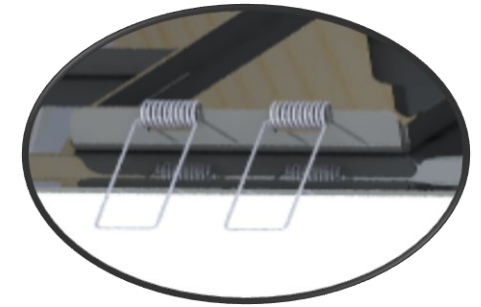

CSH-16-Q-XX

SPECIFICATION

- Recessed stainless steel shower head
- EasyClips installation system
- Dimensions: 40cm x 40cm [16x16in]
- Thickness: 2mm
- 144 Anti-limestone silicone nozzle
- Inlet 1/2in female
- Flow rate: 7.6 L/min [2.0 gpm] @60psi
- Limited lifetime warranty

FINISHES AVAILABLE

- Refer to the catalog for available finishes

CERTIFICATION

- ASME 112.118.1 / CSA B125.1

For more information about the product or before proceeding to any installation please consult the guide.
Products covered by a limited lifetime warranty against all manufacturing defects.

SPÉCIFICATION

- Tête de douche en acier inoxydable encastrée
- Installation rapide EasyClips
- Dimensions: 40cm x 40cm [16x16po]
- Épaisseur: 2mm
- 144 buses en silicone anti-calcaire
- Débit: 7.6 L/min [2.0 gpm] @60psi
- Garantie à vie limitée

FINIS DISPONIBLE

Se référer au catalogue pour les finis disponible

CERTIFICATION

- ASME 112.118.1 / CSA B125.1

Pour plus d'information sur le produit ou avant de procéder à toute installation veuillez consulter le guide.
Produits couverts par une garantie à vie limitée contre tout défaut de fabrication.

Installation *EasyClips*

The product may vary slightly from its dimension and appearance.
Les dimensions et l'aspect du produit peuvent varier légèrement de l'illustration