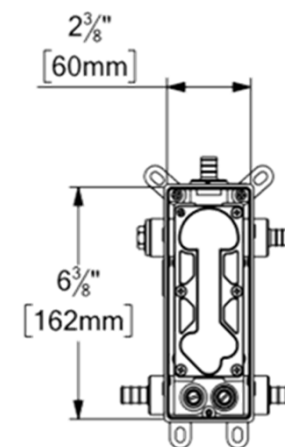

Ex: **ALYT32-CR-CAL**

PRODUCTS No.

ALYPB32-XX	Complete valve (Rough R-31-P & trims)
F-ALYPB32-XX	Shower valve trim
R-31-P	Universal T-Box rough in With PEX connections
R-31-N	Universal T-Box rough in With Male NPT/Weld connector

FINISHES AVAILABLE

- Refer to the catalog for available finishes

CERTIFICATION

- ASME 112.18.1 / CSA B125.1

For more information about the product of before proceeding to any installation please consult the guide.

Products covered by a limited lifetime warranty against all manufacturing defects.

SPÉCIFICATION

- Brut T-Box universel
- Valve pression balancée 25L/min [6,6 gpm] @60psi
- Valves de service
- Valve déviatrice 2 fonctions (zones partagées)
- Pour des zones NON-partagées, ajouter au code existant: **-CAL**
- Connexions mâle 1/2" PEX (R-31-P)
- Connexions mâle 1/2" NPT/soudé (R-31-N)
- Garantie à vie limitée

Ex: **ALYT32-CR-CAL**

No. PRODUITS

ALYPB32-XX	Valve complète (Brut R-31-P & Garnitures)
F-ALYPB32-XX	Garnitures de valve de douche
R-31-P	Brut de valve universel avec connexions PEX
R-31-N	Brut de valve universel avec connexions NPT / soudé

FINIS DISPONIBLE

Se référer au catalogue pour les finis disponible

CERTIFICATION

- ASME 112.18.1 / CSA B125.1

Pour plus d'information sur le produit ou avant de procéder à toute installation veuillez consulter le guide.

Produits couverts par une garantie à vie limitée contre tout défaut de fabrication.

The product may vary slightly from its dimension and appearance.

Les dimensions et l'aspect du produit peuvent varier légèrement de l'illustration