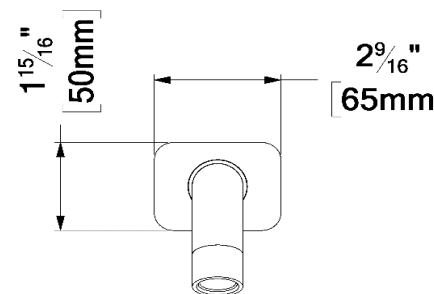

TENZO

FINE PLOMBERIE

BS-308-XX

SPECIFICATION

- Spout
- Made of solid brass
- Slip-fit installation
- Flow rate: 25L/min [6.6 gpm] @60psi
- Inlet ½in female NPT
- Limited lifetime warranty

FINISHES AVAILABLE

- Refer to the catalog for available finishes

CERTIFICATION

- ASME 112.118.1 / CSA B125.1

For more information about the product or before proceeding to any installation please consult the guide.

Products covered by a limited lifetime warranty against all manufacturing defects.

SPÉCIFICATION

- Bec de bain
- Fabriqué en laiton massif
- Débit: 25L/min [6.6 gpm] @60psi
- Connexion ½" femelle NPT
- Garantie à vie limitée

FINIS DISPONIBLE

Se référer au catalogue pour les finis disponible

CERTIFICATION

ASME 112.118.1 / CSA B125.1

Pour plus d'information sur le produit ou avant de procéder à toute installation veuillez consulter le guide.

Produits couverts par une garantie à vie limitée contre tout défaut de fabrication.

The product may vary slightly from its dimension and appearance.
Les dimensions et l'aspect du produit peuvent varier légèrement de l'illustration