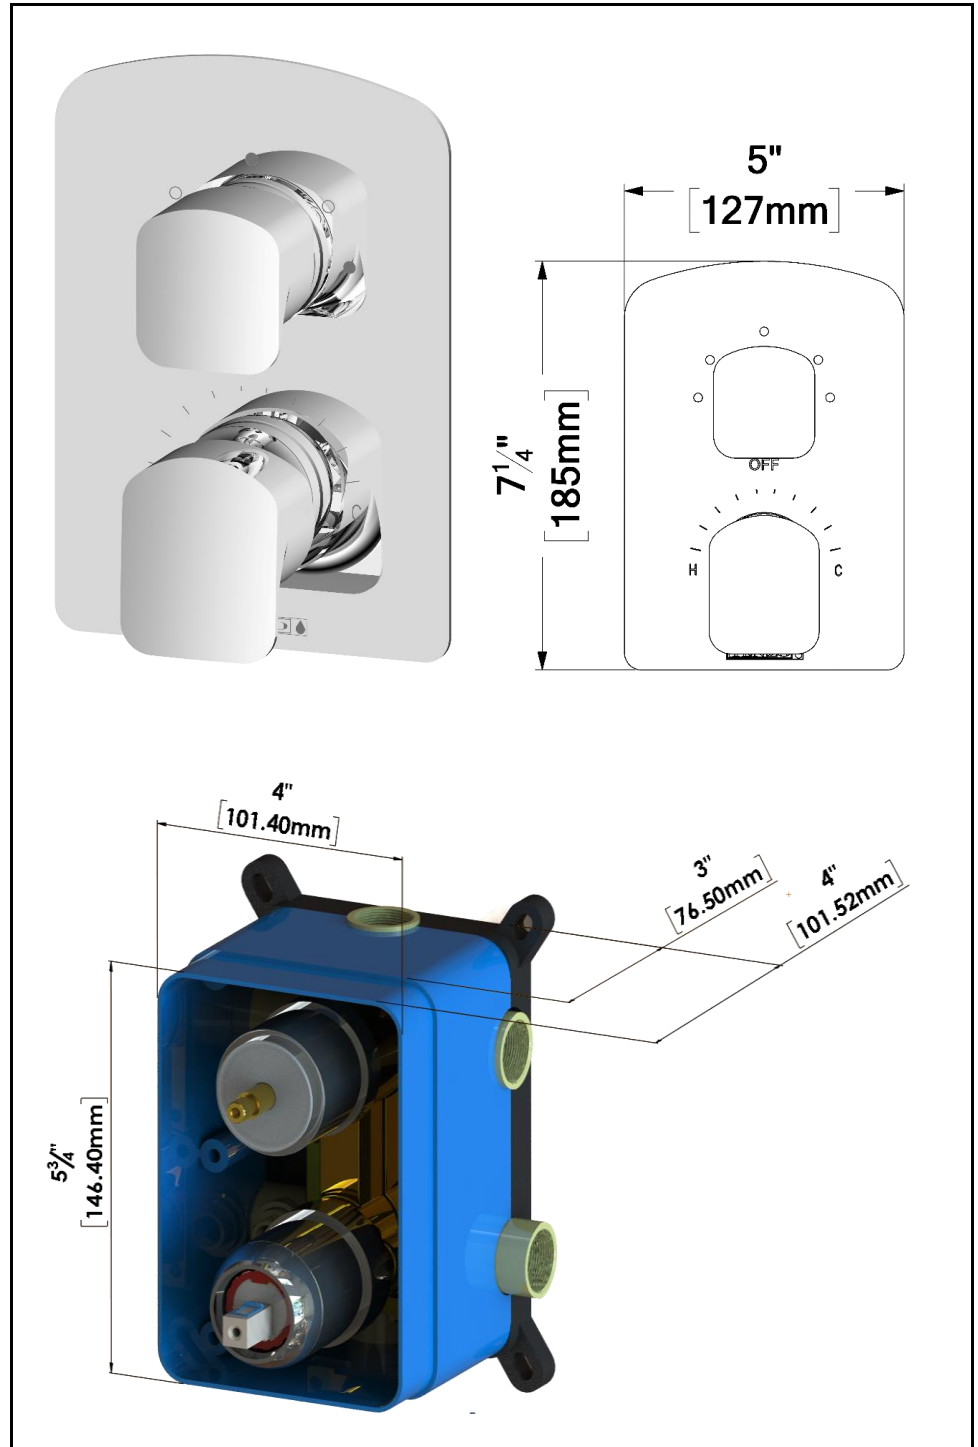

DELANO / DEP33-XX

SPECIFICATION

- Universal T-Box rough-in
- Pressure balanced valve 21L/min [5.5 gpm] @60psi
- Diverter valve 3 functions (shared zones)
- Service check/stop valves
- 1/2" NPT female connections
- Limited lifetime warranty

PRODUCTS No.

DEPB33-XX	Complete valve (Rough & trims)
R-30	Universal T-Box rough in
F-DEPB33-XX	Trim

FINISHES AVAILABLE

- Refer to the catalog for available finishes

CERTIFICATION

- ASME 112.18.1 / CSA B125.1

For more information about the product or before proceeding to any installation please consult the guide.
Products covered by a limited lifetime warranty against all manufacturing defects.

SPÉCIFICATION

- Brut T-Box universel
- Valve pression équilibrée 21L/min [5.5 gpm] @60psi
- Valve déviatrice 3 fonctions (zones partagées)
- Connexions femelles 1/2po NPT
- Valves de service
- Garantie à vie limitée

No. PRODUITS

DEPB33-XX	Valve complète (Brut & Garnitures)
R-30	Brut de valve universel
F-DEPB33-XX	Garnitures

FINIS DISPONIBLE

Se référer au catalogue pour les finis disponible

CERTIFICATION

ASME 112.18.1 / CSA B125.1

Pour plus d'information sur le produit ou avant de procéder à toute installation veuillez consulter le guide.
Produits couverts par une garantie à vie limitée contre tout défaut de fabrication.

The product may vary slightly from its dimension and appearance.
Les dimensions et l'aspect du produit peuvent varier légèrement de l'illustration