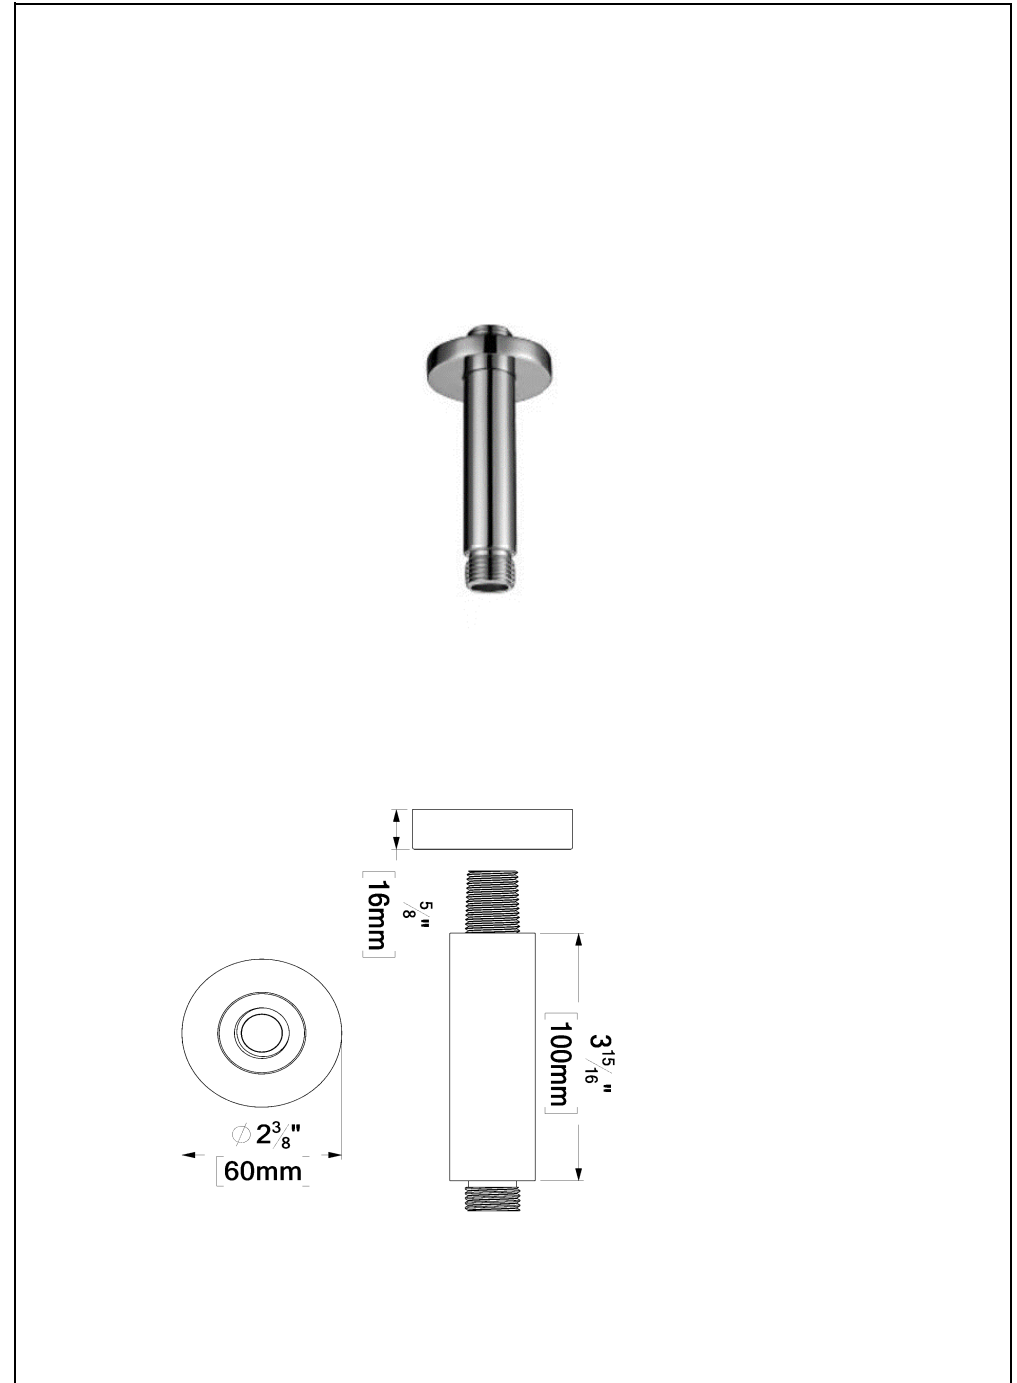

TENZO

FINE PLOMBERIE

SA-704-XX

SPECIFICATION

- Shower arm ceiling solid brass
- Inlet ½in male NPT
- Limited lifetime warranty

FINISHES AVAILABLE

- Refer to the catalog for available finishes

CERTIFICATION

- ASME 112.118.1 / CSA B125.1

For more information about the product or before proceeding to any installation please consult the guide.
Products covered by a limited lifetime warranty against all manufacturing defects.

SPÉCIFICATION

- Bras de douche de plafond en laiton massif
- Connexion ½po mâle NPT
- Garantie à vie limitée

FINIS DISPONIBLE

Se référer au catalogue pour les finis disponible

CERTIFICATION

ASME 112.118.1 / CSA B125.1

Pour plus d'information sur le produit ou avant de procéder à toute installation veuillez consulter le guide.
Produits couverts par une garantie à vie limitée contre tout défaut de fabrication.

The product may vary slightly from its dimension and appearance.
Les dimensions et l'aspect du produit peuvent varier légèrement de l'illustration