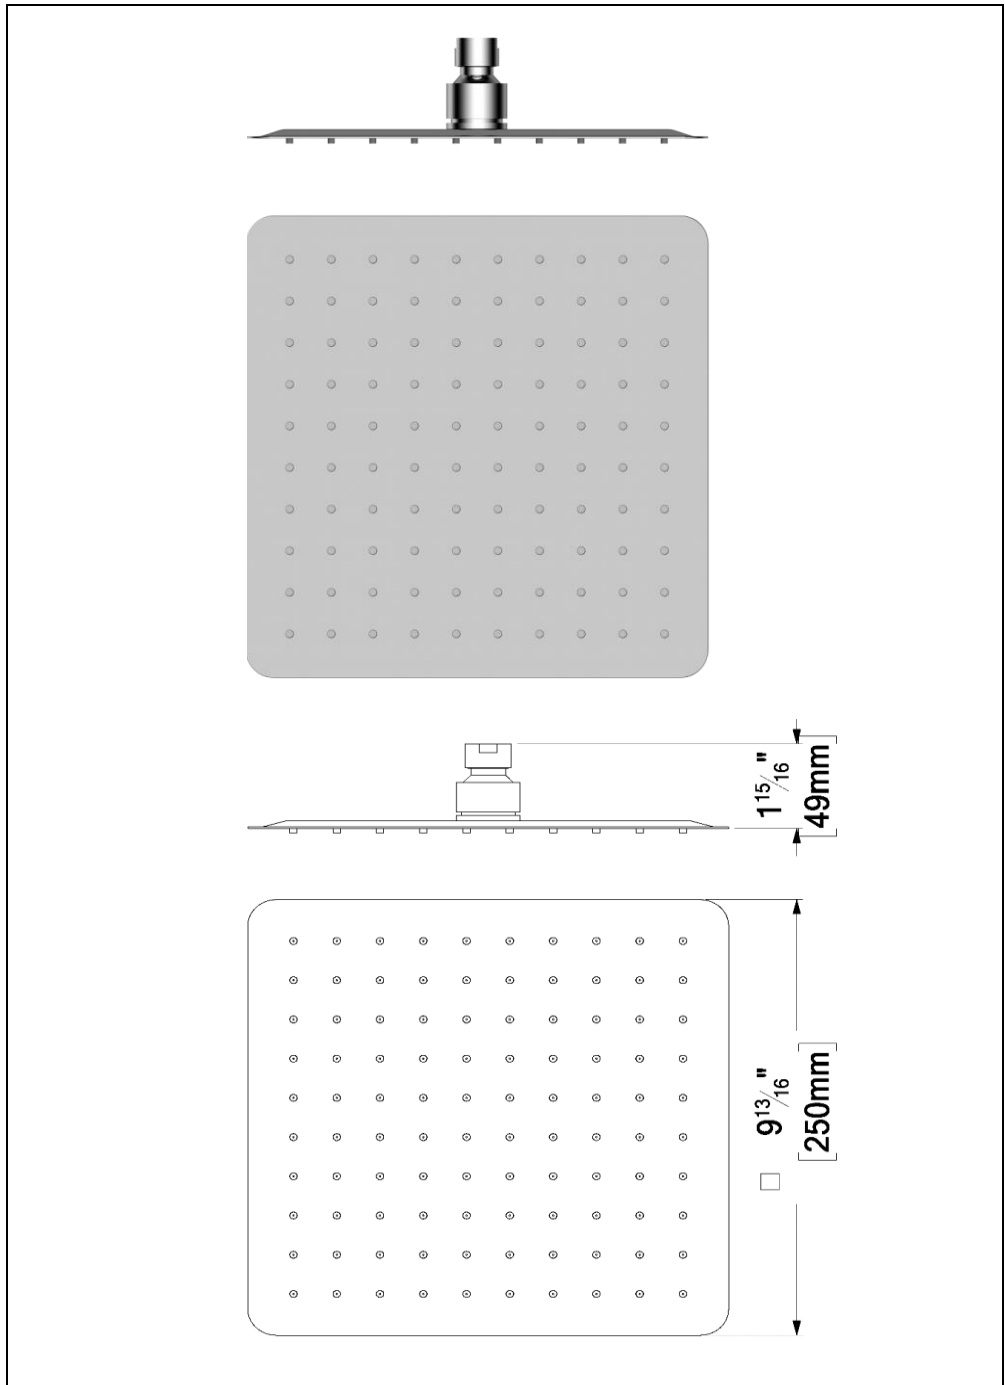

TENZO

FINE PLOMBERIE

SSTS-10-Q-XX

SPECIFICATION

- Shower head stainless steel
- AirBoost technology (30% more pressure)
- Dimensions: Dia. 25cm [10in]
- Thickness: 2mm
- 75 Anti-limestone silicone nozzle
- Inlet 1/2in female
- Flow rate: 7.6 L/min [2.0 gpm] @60psi
- Limited lifetime warranty

FINISHES AVAILABLE

- Refer to the catalog for available finishes

CERTIFICATION

- ASME 112.118.1 / CSA B125.1

For more information about the product or before proceeding to any installation please consult the guide.
Products covered by a limited lifetime warranty against all manufacturing defects.

SPÉCIFICATION

- Tête de douche en acier inoxydable
- Technologie d'injection d'air Air Boost (30% + de pression)
- Dimensions: 25cm x 25cm [10x10po]
- Épaisseur: 2mm
- 100 buses en silicone anti-calcaire
- Débit: 7.6 L/min [2.0 gpm] @60psi
- Garantie à vie limitée

FINIS DISPONIBLE

Se référer au catalogue pour les finis disponible

CERTIFICATION

ASME 112.118.1 / CSA B125.1

Pour plus d'information sur le produit ou avant de procéder à toute installation veuillez consulter le guide.
Produits couverts par une garantie à vie limitée contre tout défaut de fabrication.

The product may vary slightly from its dimension and appearance.
Les dimensions et l'aspect du produit peuvent varier légèrement de l'illustration