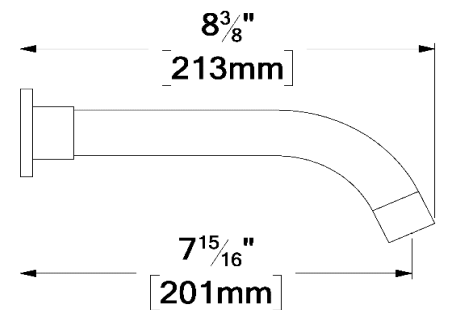

TENZO

FINE PLOMBERIE

BS-308-XX

SPECIFICATION

- Spout
- Made of solid brass
- Slip-fit installation
- Flow rate: 25L/min [6.6 gpm] @60psi
- Inlet ½in female NPT
- Limited lifetime warranty

FINISHES AVAILABLE

- Refer to the catalog for available finishes

CERTIFICATION

- ASME 112.118.1 / CSA B125.1

For more information about the product or before proceeding to any installation please consult the guide.

Products covered by a limited lifetime warranty against all manufacturing defects.

SPÉCIFICATION

- Bec de bain
- Fabriqué en laiton massif
- Débit: 25L/min [6.6 gpm] @60psi
- Connexion ½" femelle NPT
- Garantie à vie limitée

FINIS DISPONIBLE

Se référer au catalogue pour les finis disponible

CERTIFICATION

ASME 112.118.1 / CSA B125.1

Pour plus d'information sur le produit ou avant de procéder à toute installation veuillez consulter le guide.

Produits couverts par une garantie à vie limitée contre tout défaut de fabrication.

The product may vary slightly from its dimension and appearance.
Les dimensions et l'aspect du produit peuvent varier légèrement de l'illustration