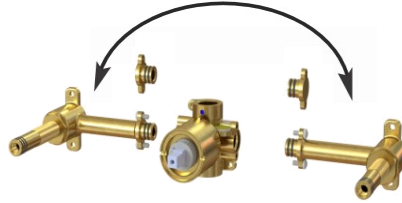

BE15-X-XX-XX

SPECIFICATION

- Made from solid brass
- Mirror install. (handle on left or right)
- Ceramic cartridge
- Female 1/2in. Connection
- Flow rate 5.7L/min. [1.5 gpm] @60psi
- Limited lifetime warranty
- Cartridge: CAR-GN-SL35-01

MIRROR INSTALLATION