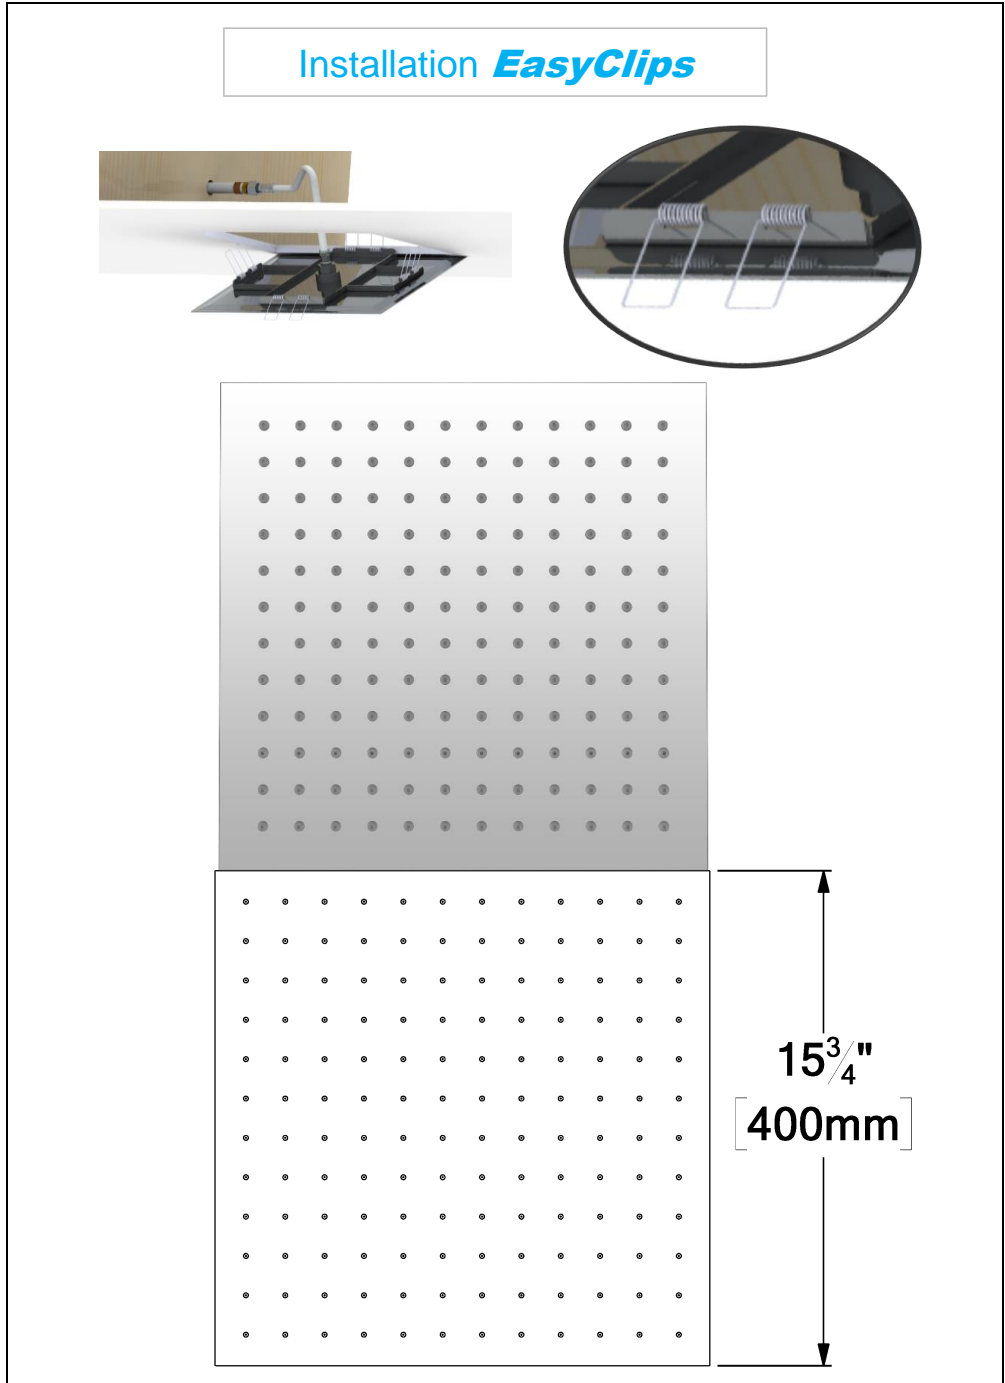

CSH-16-S-XX

SPECIFICATION

- Recessed stainless steel shower head
- EasyClips installation system
- Dimensions: 40cm x 40cm [16x16in]
- Thickness: 2mm
- 144 Anti-limestone silicone nozzle
- Inlet ½in female
- Flow rate: 7.6 L/min [2.0 gpm] @60psi
- Limited lifetime warranty

FINISHES AVAILABLE

- Refer to the catalog for available finishes

CERTIFICATION

- ASME 112.118.1 / CSA B125.1

For more information about the product or before proceeding to any installation please consult the guide.
Products covered by a limited lifetime warranty against all manufacturing defects.

SPÉCIFICATION

- Tête de douche en acier inoxydable encastrée
- Installation rapide EasyClips
- Dimensions: 40cm x 40cm [16x16po]
- Épaisseur: 2mm
- 144 buses en silicone anti-calcaire
- Débit: 7.6 L/min [2.0 gpm] @60psi
- Garantie à vie limitée

FINIS DISPONIBLE

Se référer au catalogue pour les finis disponible

CERTIFICATION

- ASME 112.118.1 / CSA B125.1

Pour plus d'information sur le produit ou avant de procéder à toute installation veuillez consulter le guide.
Produits couverts par une garantie à vie limitée contre tout défaut de fabrication.

The product may vary slightly from its dimension and appearance.
Les dimensions et l'aspect du produit peuvent varier légèrement de l'illustration