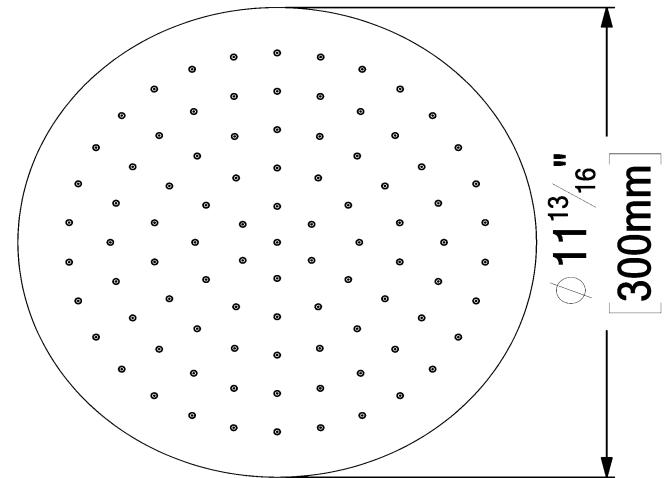

# CSH-12-R-XX

**SPECIFICATION**

- Recessed stainless steel shower head
- EasyClips installation system
- Dimensions: Dia. 30cm [12in]
- Thickness: 2mm
- 91 Anti-limestone silicone nozzle
- Inlet 1/2in female
- Flow rate: 7.6 L/min [2.0 gpm] @60psi
- Limited lifetime warranty

**SPÉCIFICATION**

- Tête de douche en acier inoxydable encastrée
- Installation rapide EasyClips
- Dimensions: Dia. 30cm [12po]
- Épaisseur: 2mm
- 91 buses en silicone anti-calcaire
- Débit: 7.6 L/min [2.0 gpm] @60psi
- Garantie à vie limitée

## Installation *EasyClips*

The product may vary slightly from its dimension and appearance.  
 Les dimensions et l'aspect du produit peuvent varier légèrement de l'illustration