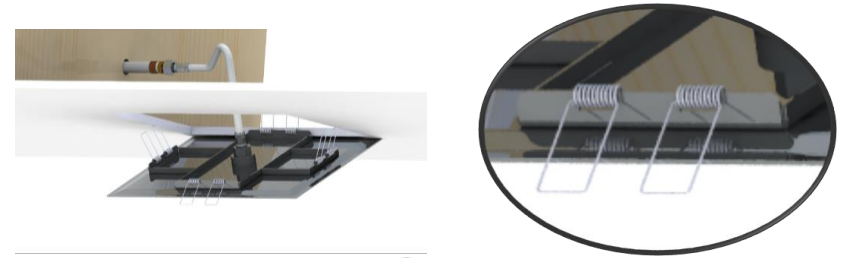

# CSH-12-R-XX

**SPECIFICATION**

- Recessed stainless steel shower head
- EasyClips installation system
- Dimensions: Dia. 30cm [12in]
- Thickness: 2mm
- 91 Anti-limestone silicone nozzle
- Inlet 1/2in female
- Flow rate: 7.6 L/min [2.0 gpm] @60psi
- Limited lifetime warranty

**SPÉCIFICATION**

- Tête de douche en acier inoxydable encastrée
- Installation rapide EasyClips
- Dimensions: Dia. 30cm [12po]
- Épaisseur: 2mm
- 91 buses en silicone anti-calcaire
- Débit: 7.6 L/min [2.0 gpm] @60psi
- Garantie à vie limitée

## Installation *EasyClips*

The product may vary slightly from its dimension and appearance.  
 Les dimensions et l'aspect du produit peuvent varier légèrement de l'illustration