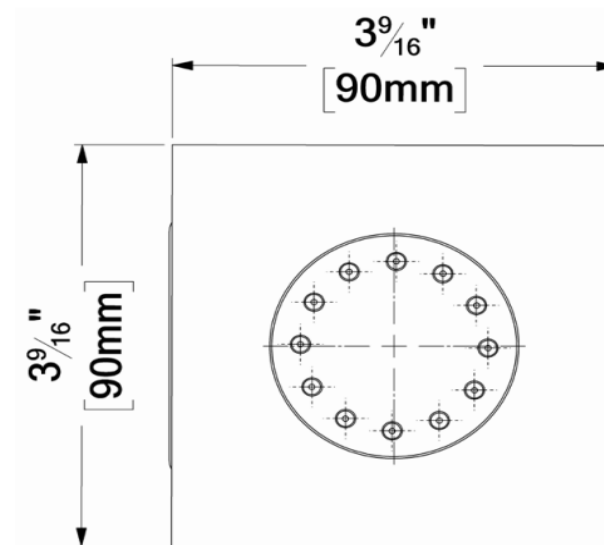

BJ-304-CR

SPECIFICATION

- Universal T-Box rough-in
- Made of solid brass
- Anti-limestone silicone nozzles
- 30° adjustment in every direction
- Flow rate: 7.1L/min [2.1 gpm] @60psi
- Inlet ½in female NPT
- Limited lifetime warranty

FINISHES AVAILABLE

- Refer to the catalog for available finishes

CERTIFICATION

- ASME 112.118.1 / CSA B125.1

For more information about the product or before proceeding to any installation please consult the guide.
Products covered by a limited lifetime warranty against all manufacturing defects.

SPÉCIFICATION

- Brut de jets T-Box universel
- Jets en laiton massif
- Buses en silicone anti-calcaire
- Ajustement de 30° dans tous les directions
- Débit: 7.1L/min [2.1 gpm] @60psi
- Garantie à vie limitée

FINIS DISPONIBLE

Se référer au catalogue pour les finis disponible

CERTIFICATION

ASME 112.118.1 / CSA B125.1

Pour plus d'information sur le produit ou avant de procéder à toute installation veuillez consulter le guide.
Produits couverts par une garantie à vie limitée contre tout défaut de fabrication.

The product may vary slightly from its dimension and appearance.

Les dimensions et l'aspect du produit peuvent varier légèrement de l'illustration