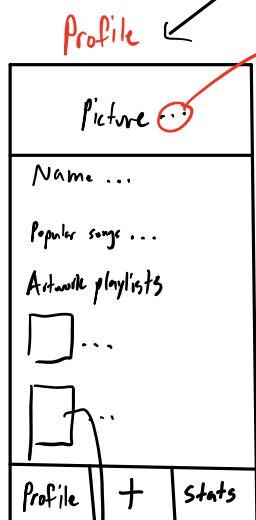

* - Have it remember your scene for later.

(would require to add an anchor to determine orientation of everything).

- maybe this anchor can be an image of something that doesn't move in specific space.

- we have anchor images saved in playlist which save the scene/playlist to be used later.

- on top of galleries, room customization is another lane.

USER SIDE EXAMPLE

Normal Camera

Gallify

ARTIST SIDE

may have to pay a fee? up for debate. Maybe \$5 for 30 days?
 on spotify: \$40n year unlimited or like \$30 a song forever.
 But insta does not. jman