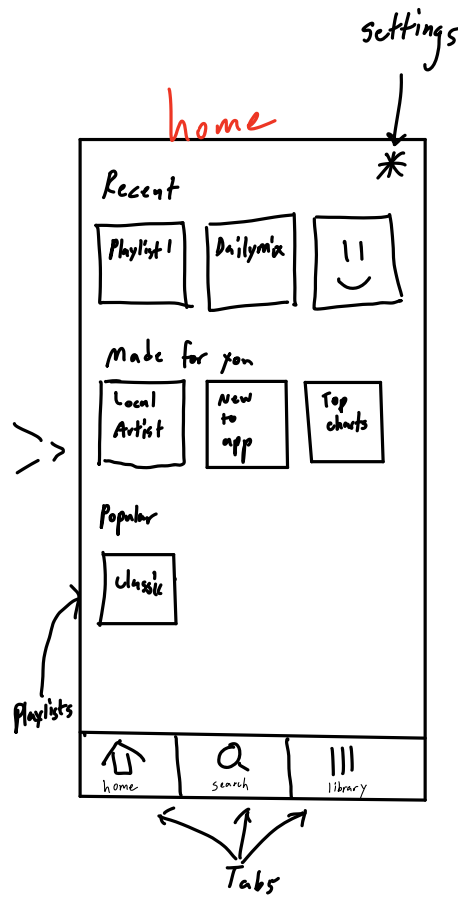

USER SIDE

Search

Library

Playlists

click

click