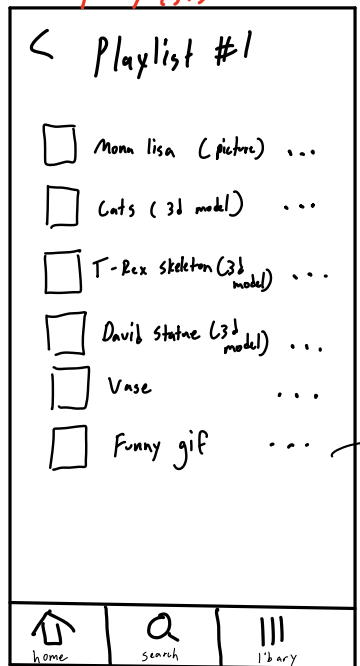

USER SIDE

Search

Library

Playlists

click

click

Settings

change username ...

logout ...

Playlists with AR Player

< Playlist #1

- Mona Lisa (picture) ...
- Cats (3d model) ...
- T-Rex skeleton (3d model) ...
- David Statue (3d model) ...
- Vase ...
- Funny gif ...

art here **Mona Lisa** ||

- If clicked in new space then places next art in playlist.

- Placed based on 't'

- If press while on on existing art pauses or does nothing.

Remove: when clicked, removes closest model to 't' in center of screen.

* - Have it remember your scene for later.

(would require to add an anchor to determine orientation of everything).

- maybe this anchor can be an image of something that doesn't move in specific space.

- we have anchor images saved in playlist which save the scene/playlist to be used later.