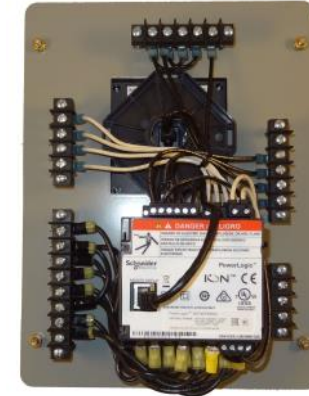

Non-Case Adapters (SWF Series)

SWF3710 with ION 8000

SWF3710 with ION 8000
(Rear View)

SWFXS9 with kV2c Socket Meter

SWFXS9
(Rear View)

ADVANTAGES

- Replaces 3700/4700 and CM2000 meter with a standard socket or panel meter
- Less expensive than switchboard meters
- Easy installations with pre-wired solutions and mounting mates with existing panel holes
- No re-wiring needed. Great for asbestos wires and tight spaces

DESCRIPTION

These Non-case Adapters (SWF series) allow retrofitting of any standard panel or socket meter in place of the GE / Siemens / PM 3700/4700 meter or CM2000 meter.

Most utilities have standardized on socket / panel meters, taking advantage of lower costs and simplified maintenance. These panel adapters provide an easy and convenient way of installing meters on panels, thus eliminating the need for more expensive switchboard meters.

Retrofit Applications

- 3700/4700 meter to panel or socket meter
- CM2000 meter to panel or socket meter
- Socket Form 5, 6 and 9
- Contact SUSI Adapters for non standard or custom hole patterns

SWFCM9
(Front View)