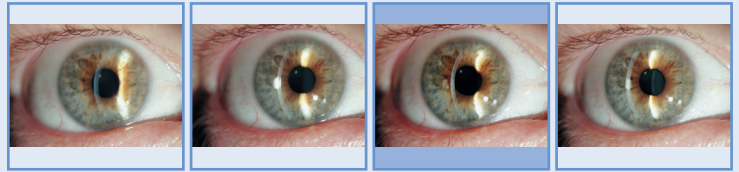

History Trigger

Rewind time and freeze the moment:

The history trigger not only captures one image but records the last few seconds in real time and lets you return to select the optimum image.