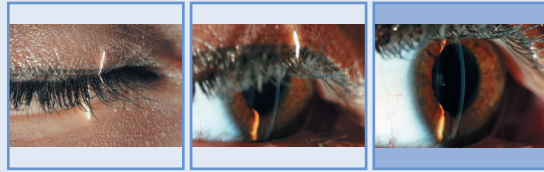

# The intelligent choice for optimal imaging.

- Still imaging and high resolution video
- Freeze Technology – high speed capture and data transfer
- Easy Touch – precise image control
- DFC – depth of field control
- History Trigger – never miss the perfect image

## EyeSuite Imaging:

- Intuitive and ergonomic operation
- Efficient image editing
- Appealing design

Camera Module CM 900®, exceptional imaging solution for the BD 900®, BP 900® slit lamp.

Combination of the CM 900® or EyeSuite® Imaging completes the perfect imaging system.

## Freeze Technology

Capture the image at the precise moment you press the trigger.