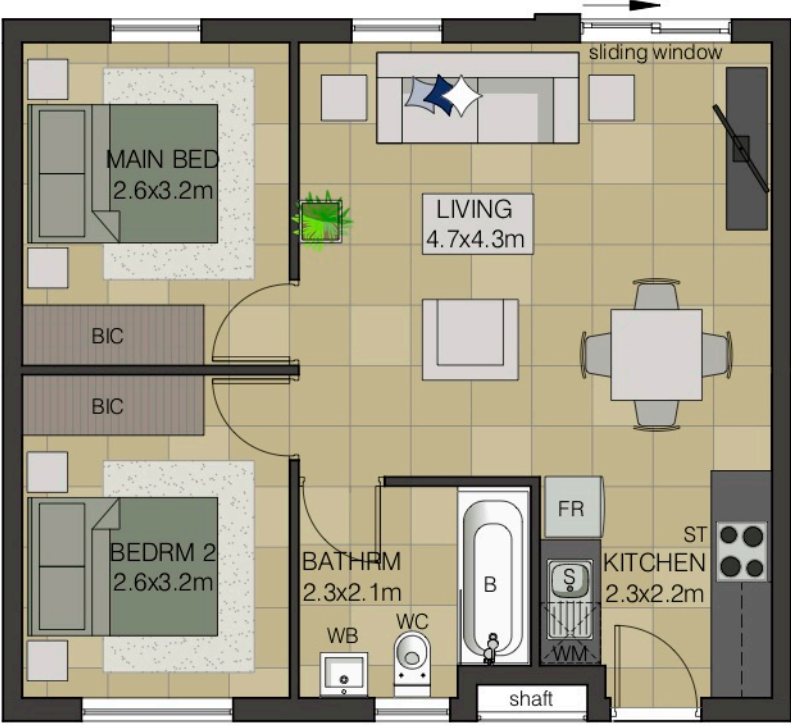

Unit Type B2 - 51m²

LEGEND

- | | | | | | |
|----|------------------|-----|----------------------------|----|-----------------------|
| B | Bath with shower | S | Sink | FR | Fridge point |
| WC | Toilet | BIC | Built-in cupboards | WM | Washing machine point |
| WB | Wash Basin | ST | Undercounter oven with hob | | |