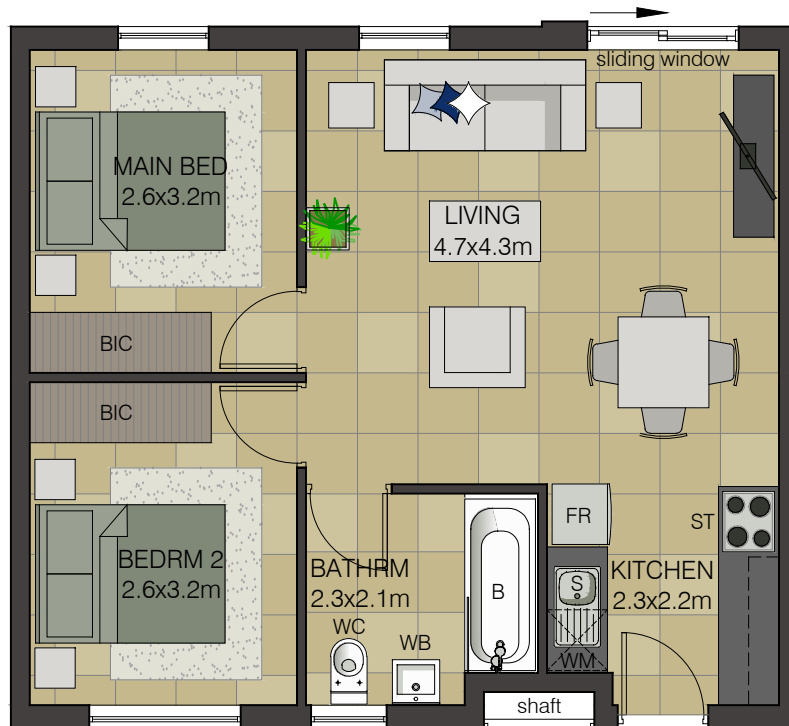

solaris place

Unit Type B2 - 51m²

LEGEND

B Bath with shower
WC Toilet
WB Wash Basin

S Sink
BIC Built-in cupboards
ST Undercounter oven with hob

FR Fridge point
WM Washing machine point