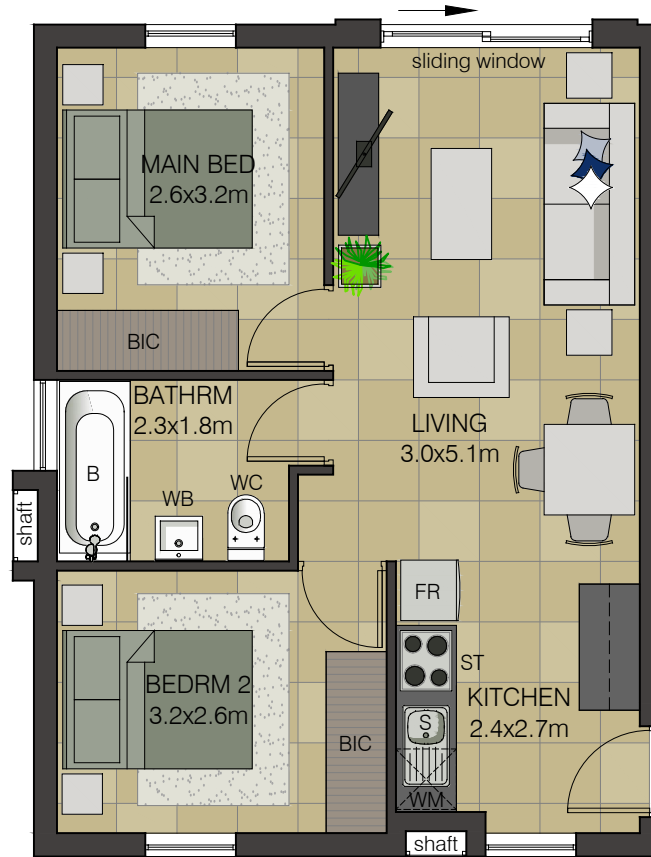

solaris place

Unit Type A2 - 48m²

LEGEND

B Bath with shower
WC Toilet
WB Wash Basin

S Sink
BIC Built-in cupboards
ST Undercounter oven with hob

FR Fridge point
WM Washing machine point