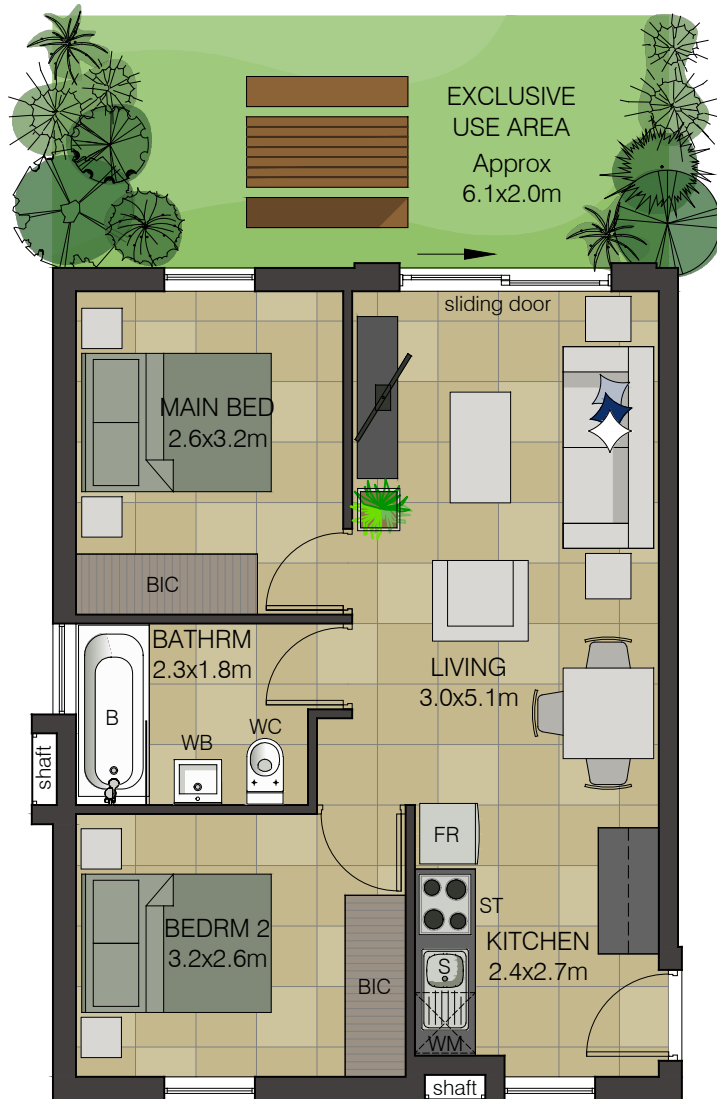

# solaris place

Unit Type A1 - 48m<sup>2</sup>

Exclusive Use Area - Approx 12m<sup>2</sup>

## LEGEND

B Bath with shower  
WC Toilet  
WB Wash Basin

S Sink  
BIC Built-in cupboards  
ST Undercounter oven with hob

FR Fridge point  
WM Washing machine point