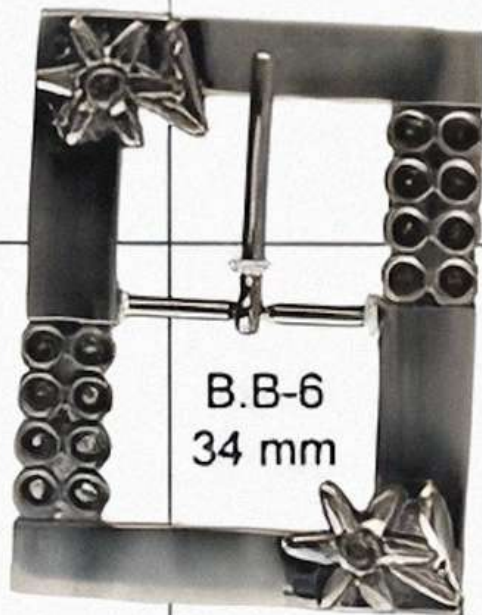

B-238
24 mm

B-239
25 mm

B-240
30 mm

B-241
34 mm

Smirtlem Buckles India Pvt. Ltd.

Manufacturers of Buckles, Trims, Eyelets, Rivets and other Fittings for Shoes, Belts and Allied Leather Products

BELT BUCKLES

B.B - 3
44 mm

B.B-4
38 mm

B.B-5
40 mm

B.B-6
34 mm

Smirtlem Buckles India Pvt. Ltd.

Manufacturers of Buckles, Trims, Eyelets, Rivets and other Fittings for Shoes, Belts and Allied Leather Products

BELT BUCKLES