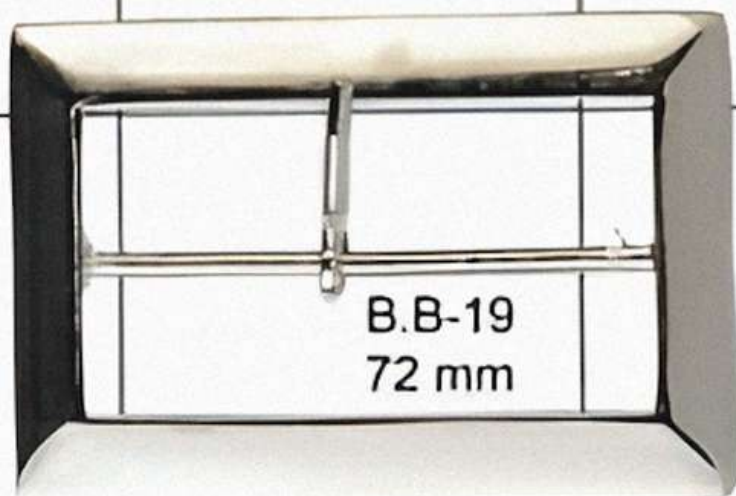

Smirtlem Buckles India Pvt. Ltd.

Manufacturers of Buckles, Trims, Eyelets, Rivets and other Fittings for Shoes, Belts and Allied Leather Products

BELT BUCKLES