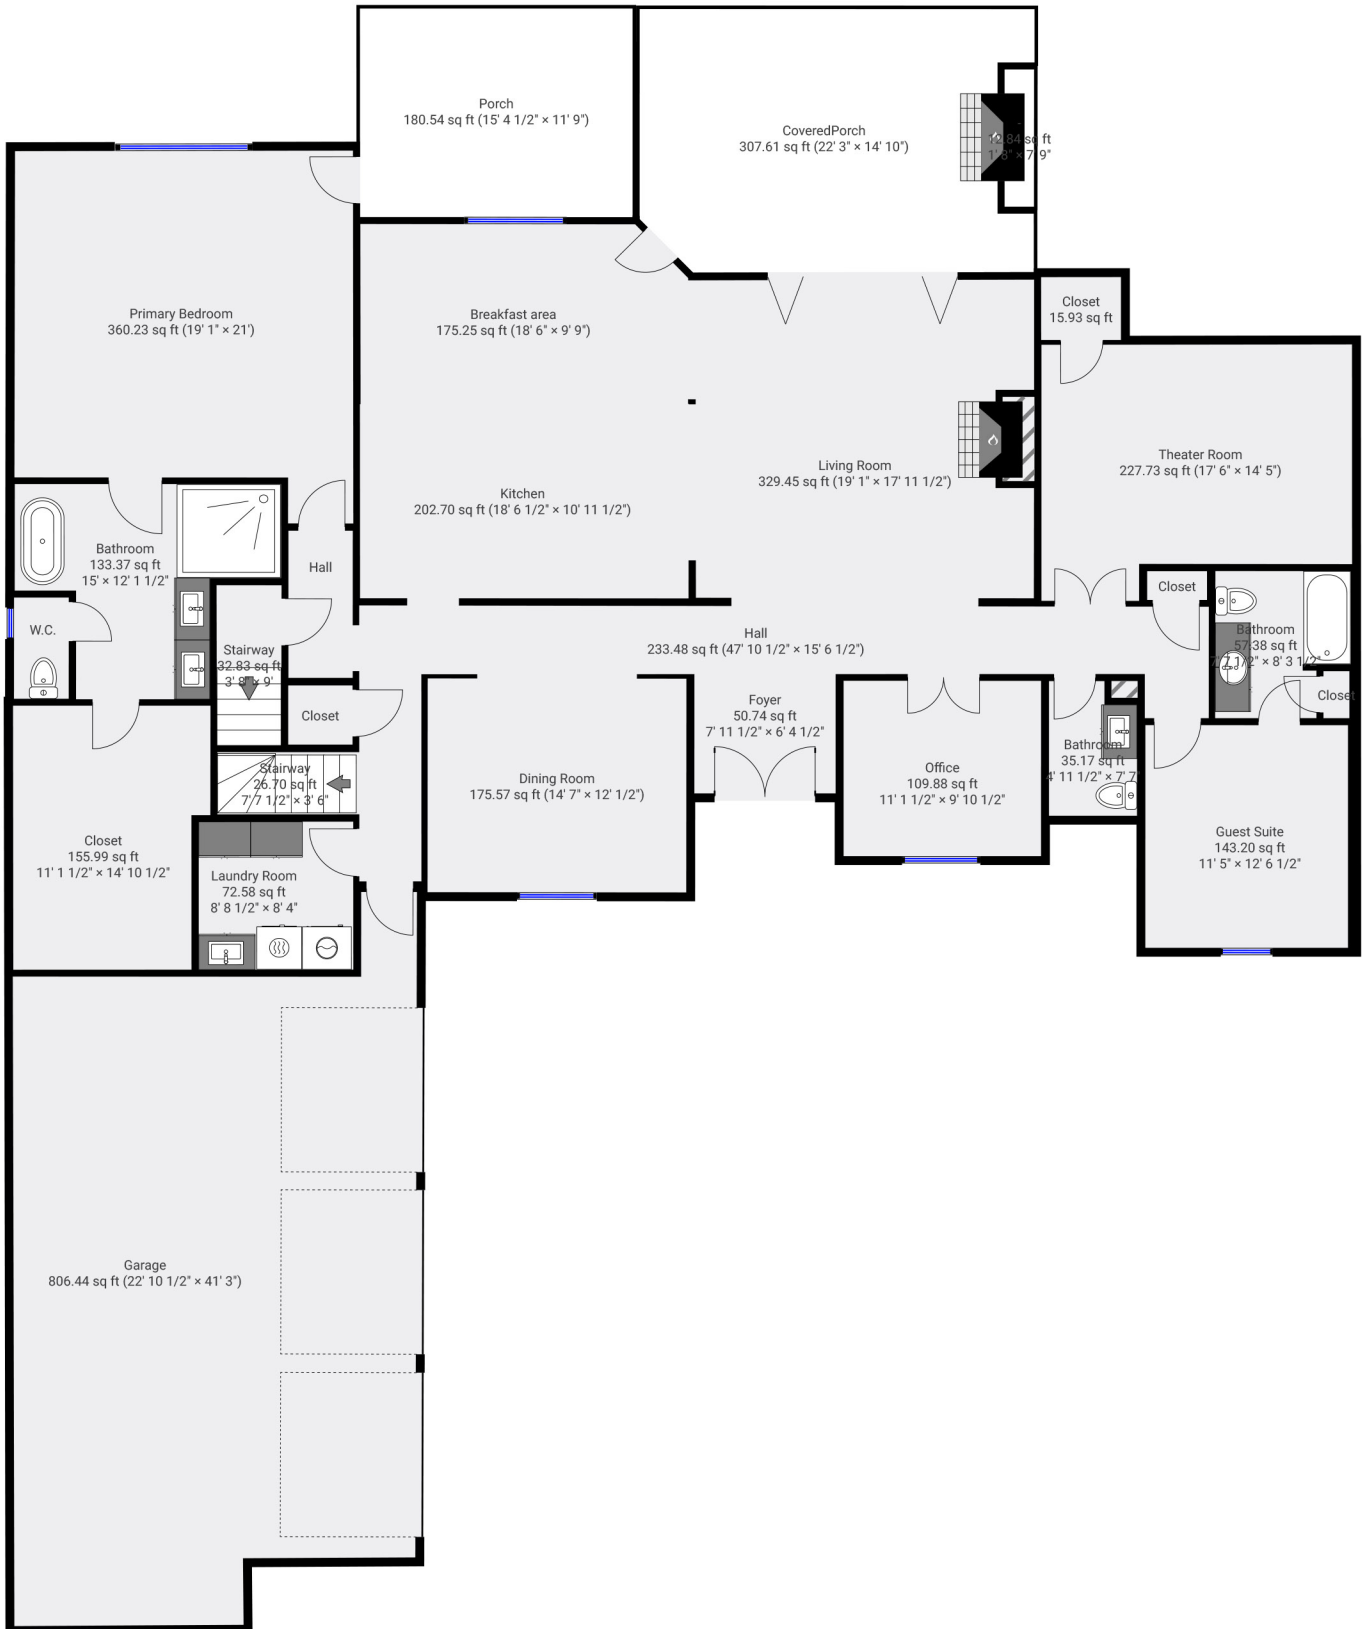

▼ 1st Floor

TOTAL AREA: 4247.04 sq ft • LIVING AREA: 2892.75 sq ft •

▼ 2nd Floor

TOTAL AREA: 2426.94 sq ft • LIVING AREA: 1204.38 sq ft •

▼ Basement • Level 1

TOTAL AREA: 2863.77 sq ft • LIVING AREA: 1872.13 sq ft •