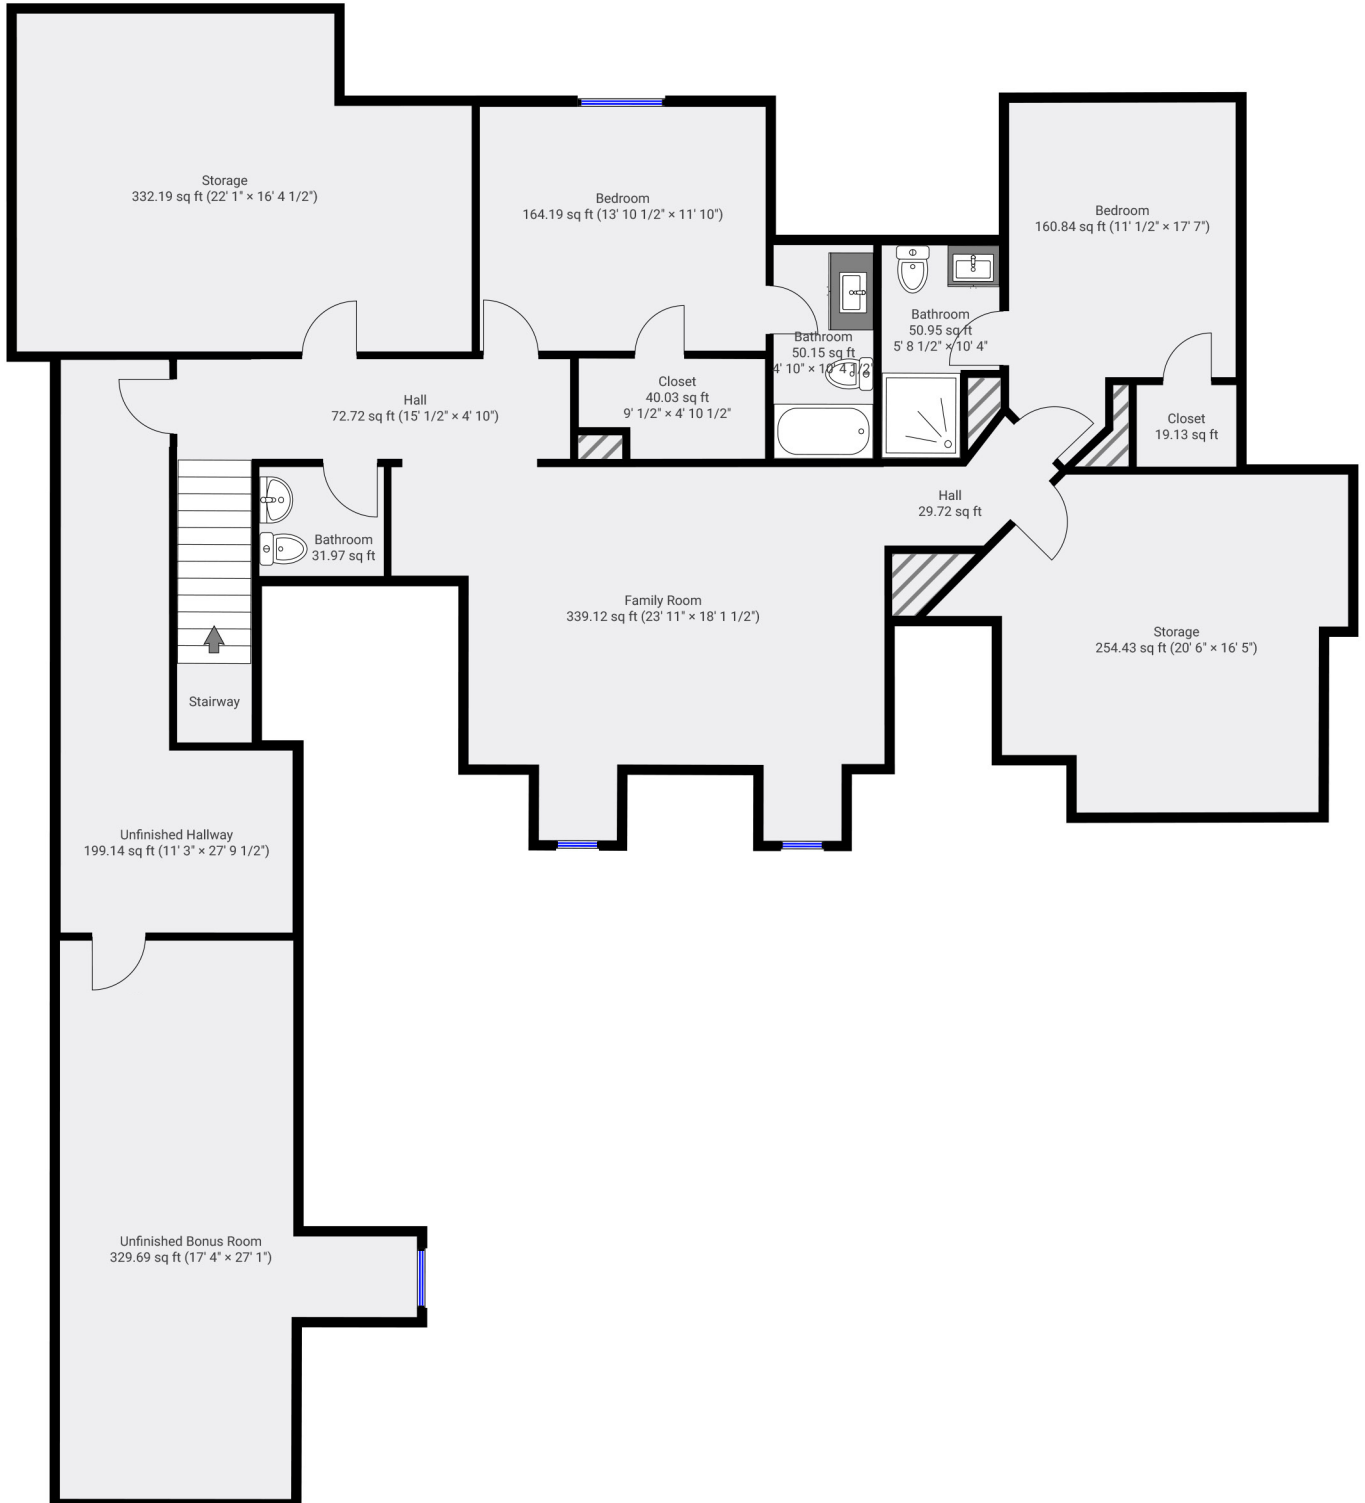

▼ 1st Floor

TOTAL AREA: 4247.04 sq ft • LIVING AREA: 2892.75 sq ft •

▼ 2nd Floor

TOTAL AREA: 2426.94 sq ft • LIVING AREA: 1204.38 sq ft •

▼ Basement • Level 1

TOTAL AREA: 2863.77 sq ft • LIVING AREA: 1872.13 sq ft •