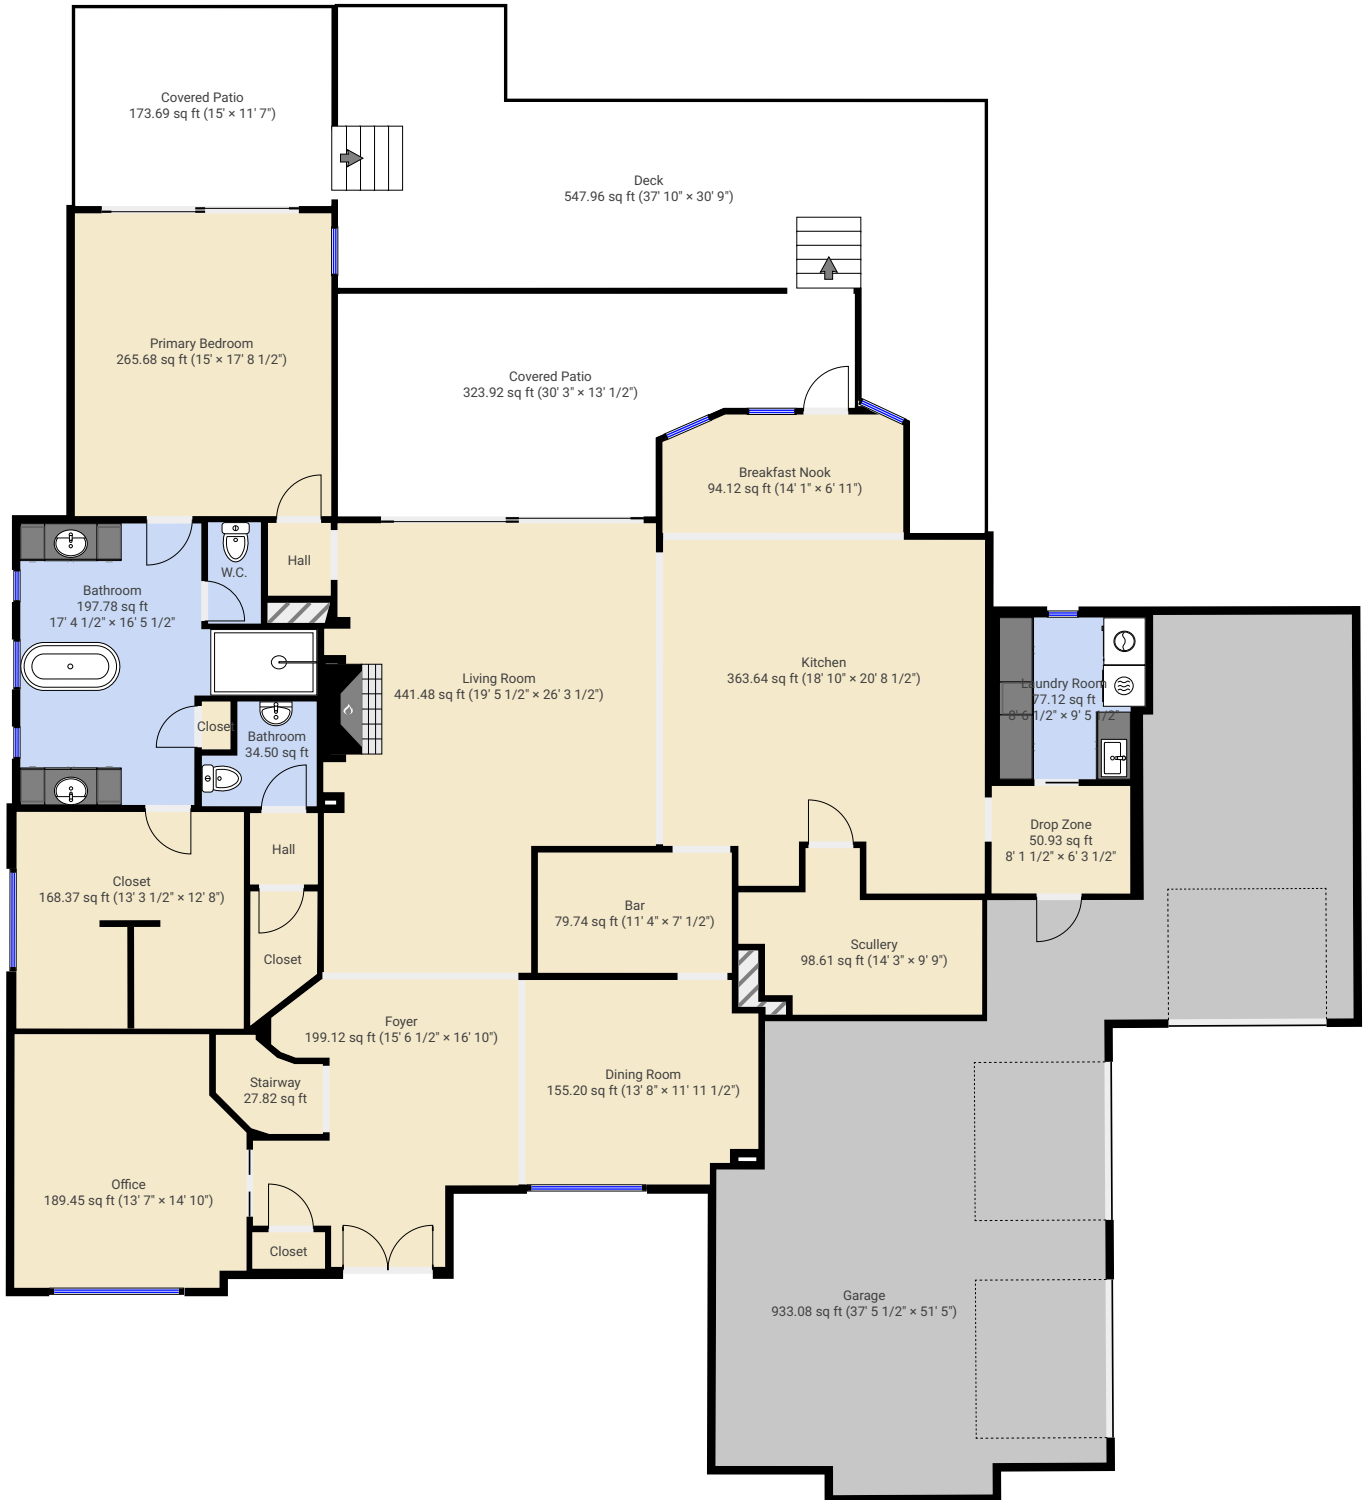

▼ 1st Floor

TOTAL AREA: 4842.72 sq ft • LIVING AREA: 2808.81 sq ft •

▼ 2nd Floor

TOTAL AREA: 2443.33 sq ft • LIVING AREA: 1911.34 sq ft •