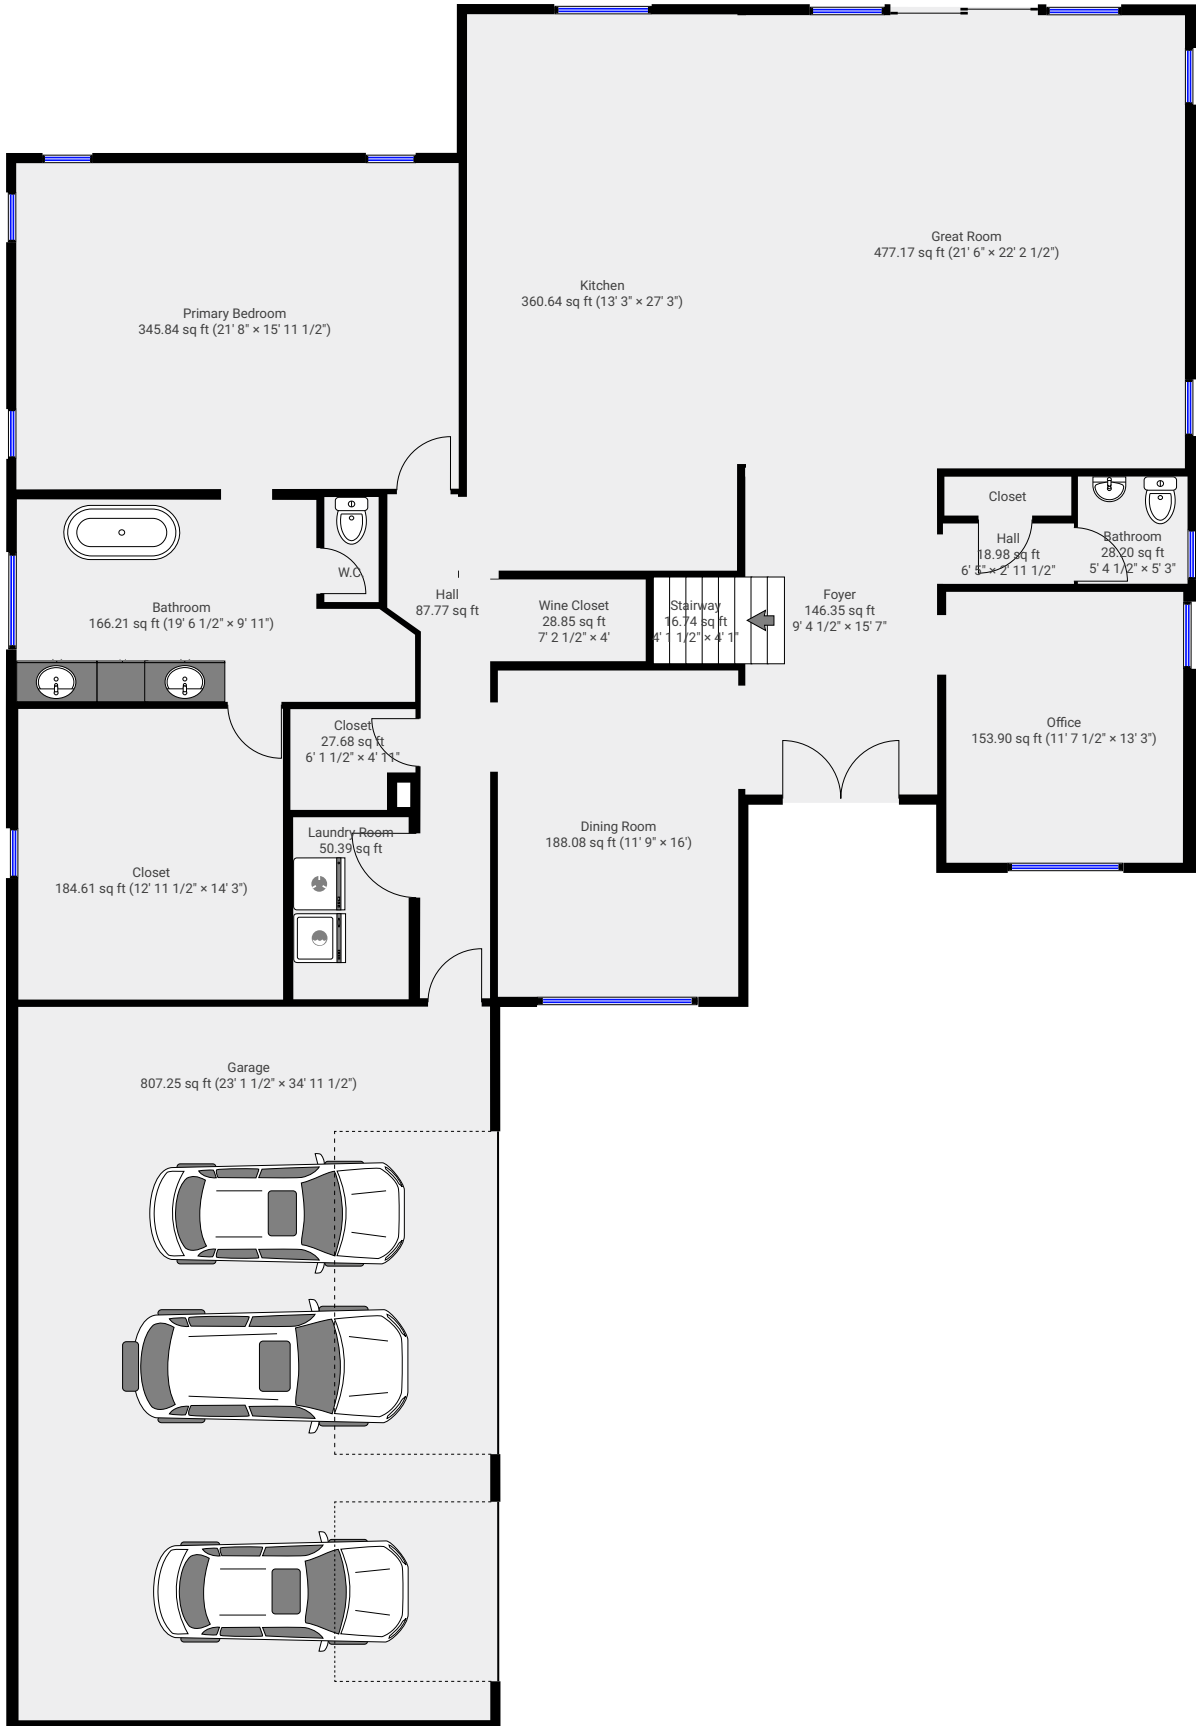

# 4010 Spindrift Cove Dr. Denver, NC 28037

CREATED ON  
2023-10-10

<b>Total area</b> 5590.18 sq ft	<b>Floors</b> 2
------------------------------------	--------------------

▼ 1st Floor

TOTAL AREA: 3374.49 sq ft • LIVING AREA: 2520.48 sq ft •

# 4010 Spindrift Cove Dr. Denver, NC 28037

TOTAL AREA: 5590.18 sq ft • LIVING AREA: 4530.71 sq ft • FLOORS: 2

---

## ▼ 1st Floor

Exterior Wall Thickness

6"

▼ 2nd Floor

TOTAL AREA: 2215.69 sq ft • LIVING AREA: 2010.22 sq ft •