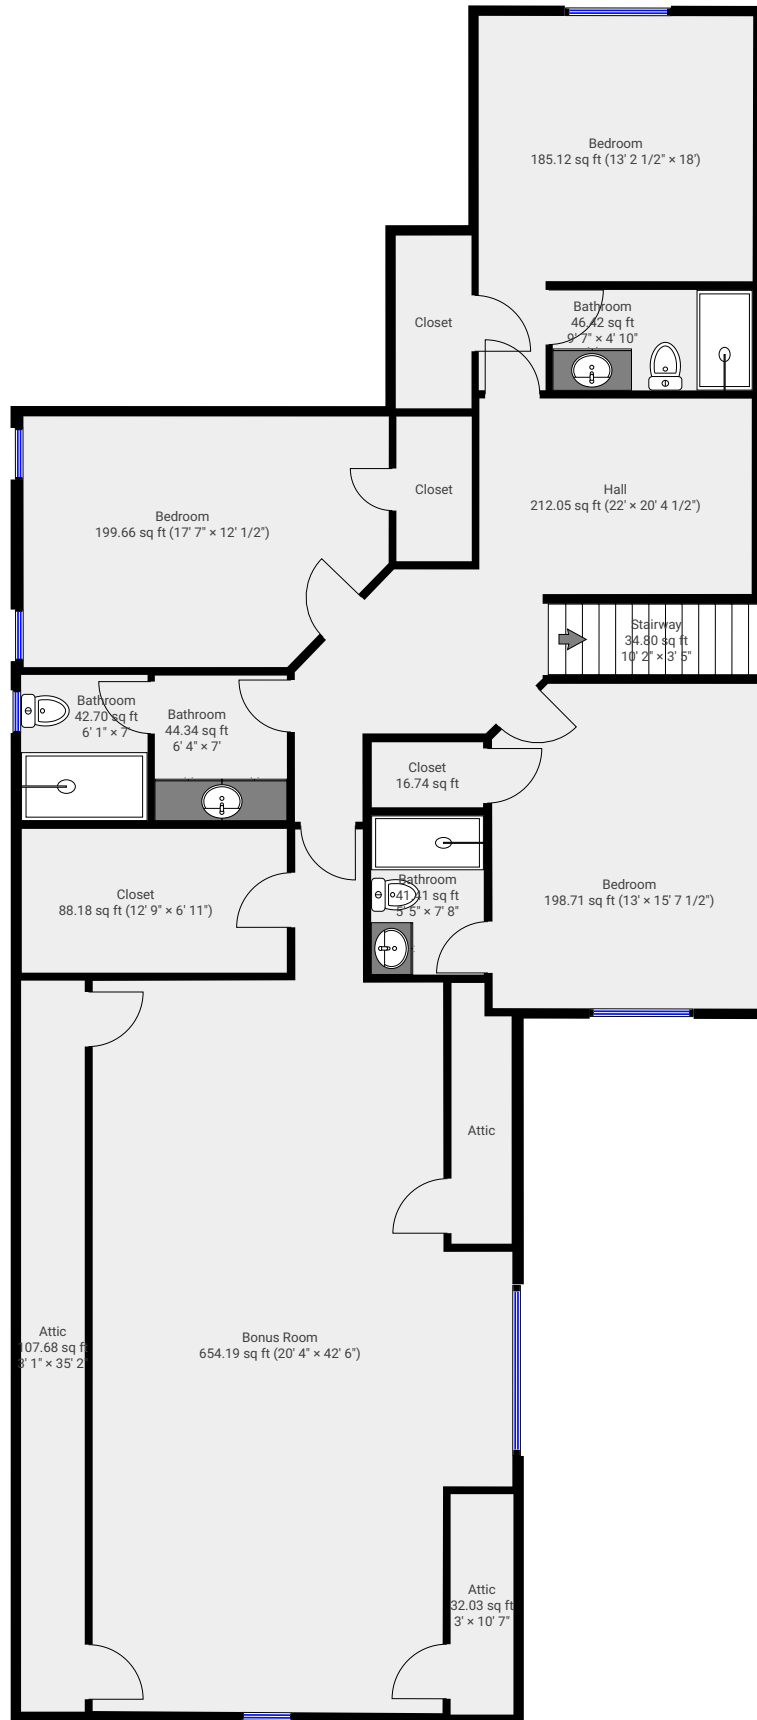

# 4010 Spindrift Cove Dr. Denver, NC 28037

CREATED ON  
2023-10-10

<b>Total area</b> 5590.18 sq ft	<b>Floors</b> 2
------------------------------------	--------------------

▼ 1st Floor

TOTAL AREA: 3374.49 sq ft • LIVING AREA: 2520.48 sq ft •

# 4010 Spindrift Cove Dr. Denver, NC 28037

TOTAL AREA: 5590.18 sq ft • LIVING AREA: 4530.71 sq ft • FLOORS: 2

---

## ▼ 1st Floor

Exterior Wall Thickness

6"

▼ 2nd Floor

TOTAL AREA: 2215.69 sq ft • LIVING AREA: 2010.22 sq ft •